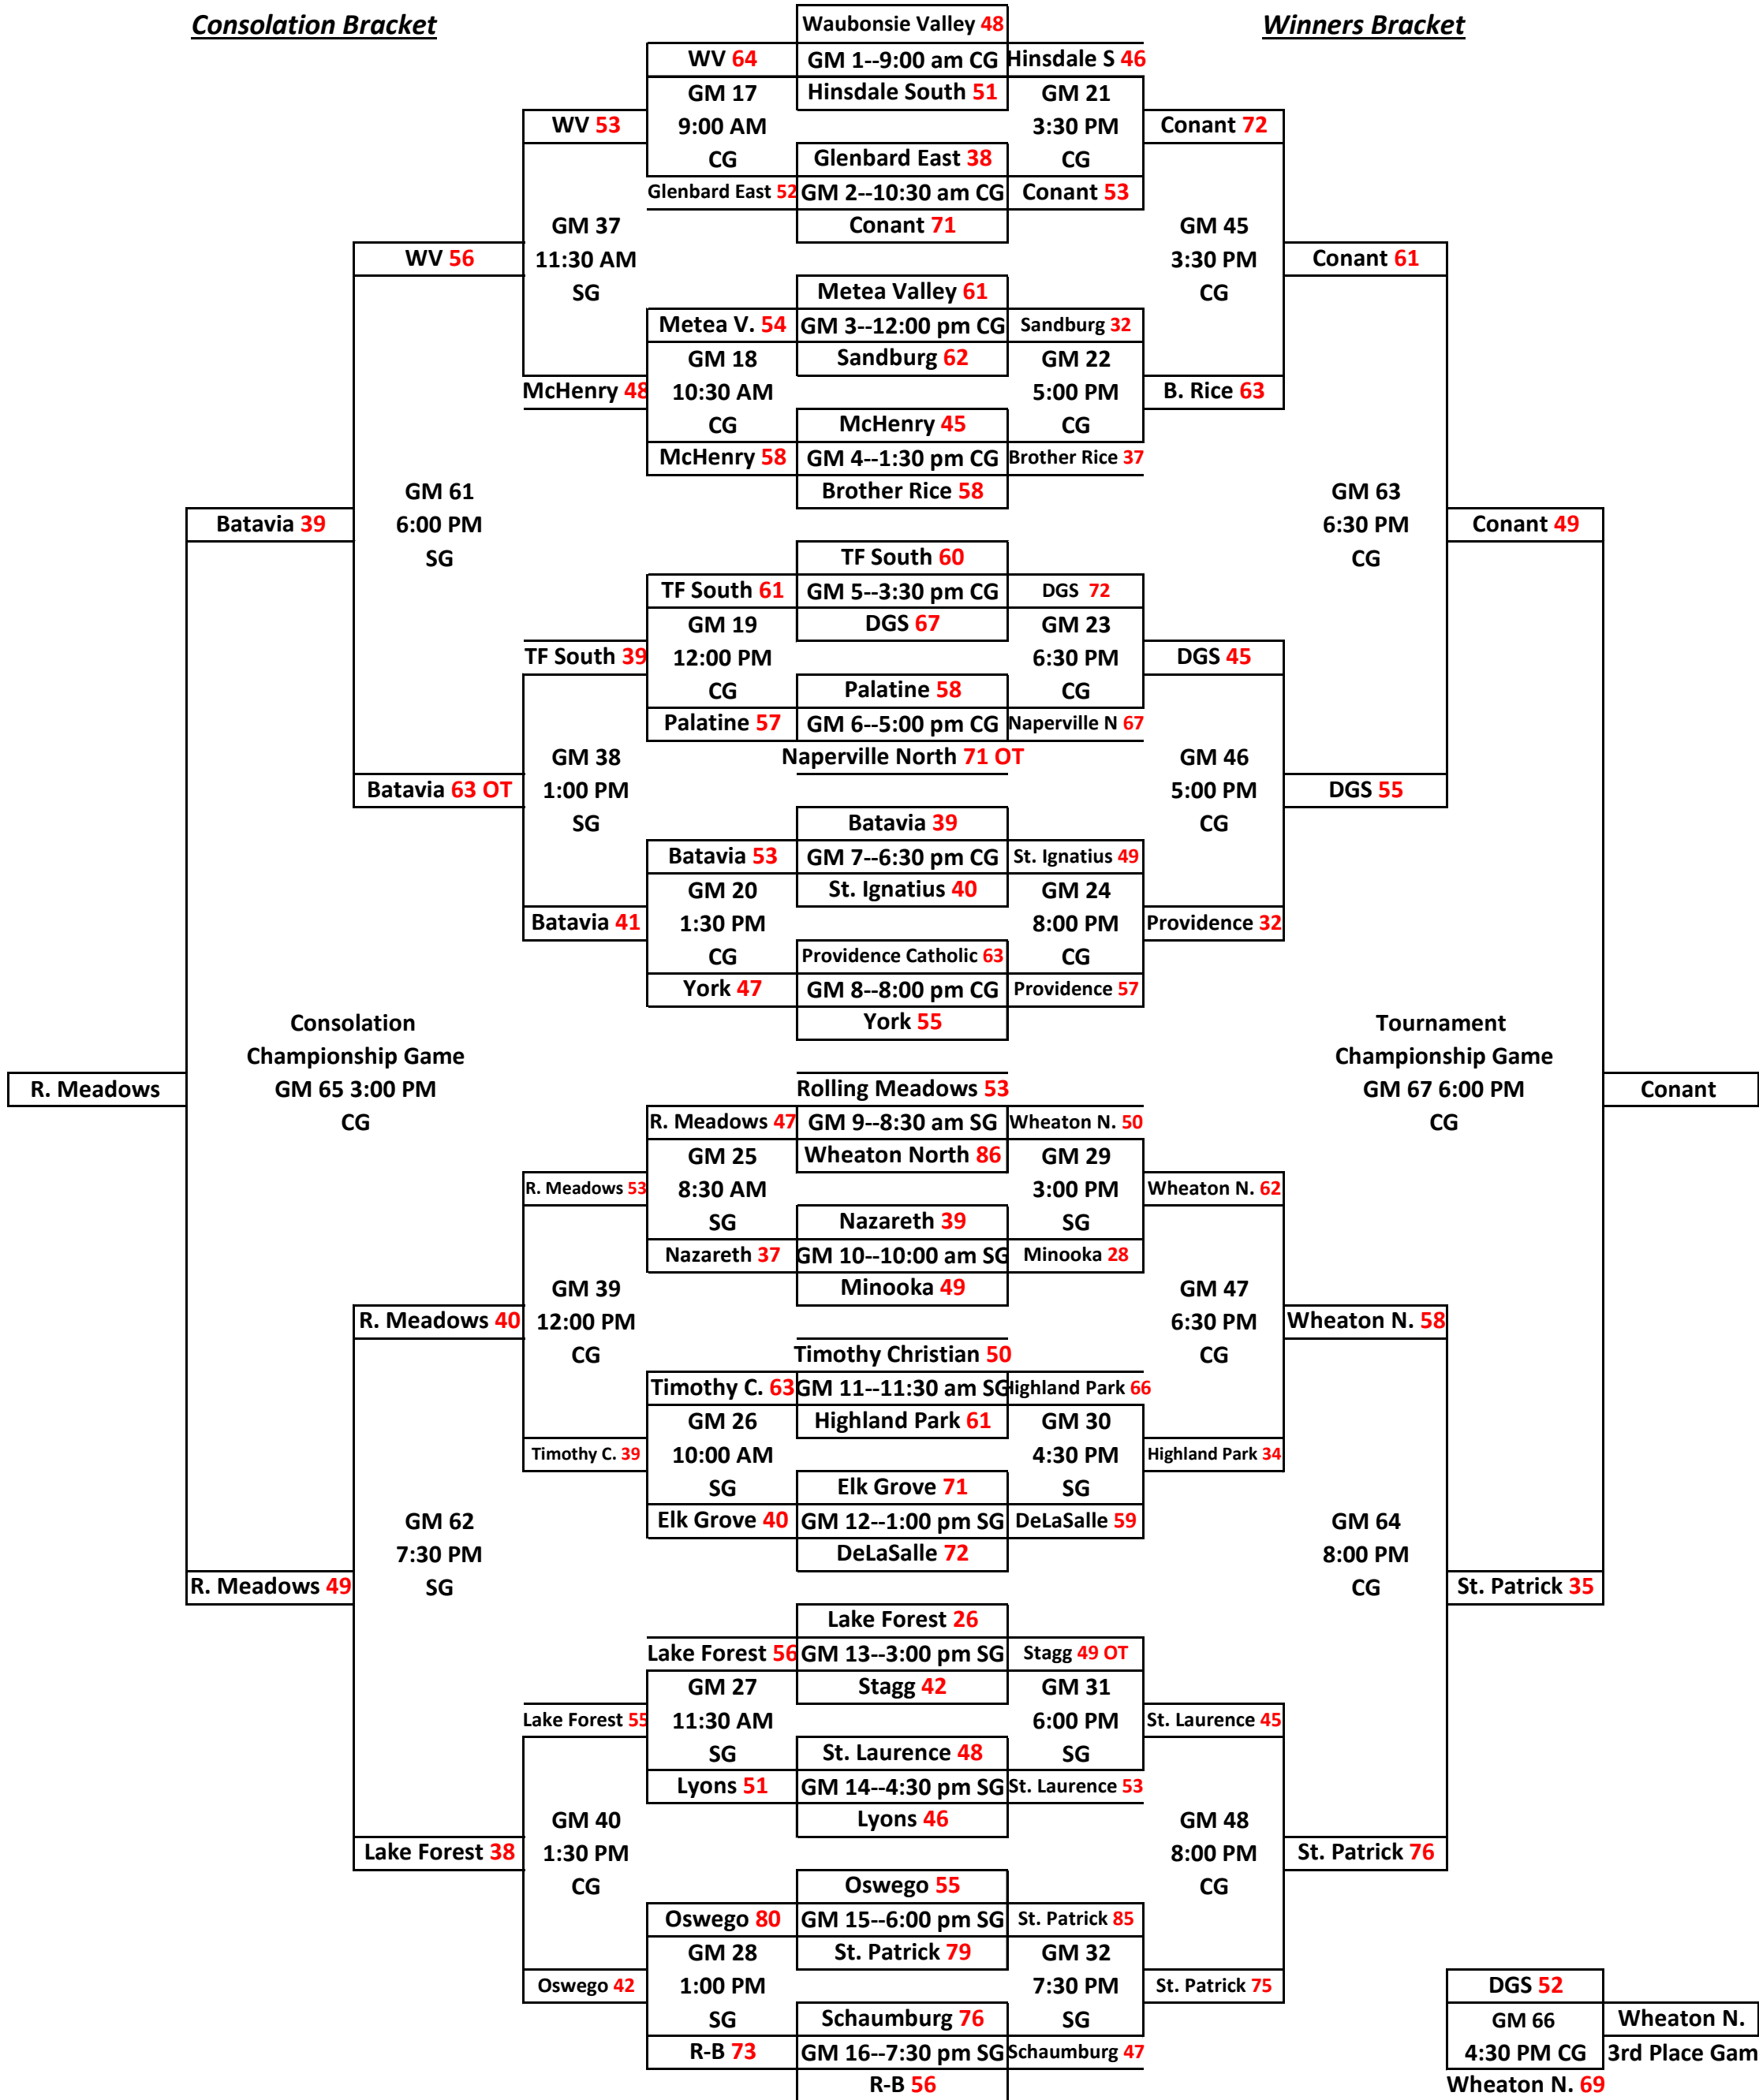

43rd Jack Tosh Holiday Classic December 26, 27, 28, 29, and 30

30-Dec 29-Dec 28-Dec 27-Dec 26-Dec 27-Dec 28-Dec 29-Dec 30-Dec

Consolation Bracket

Winners Bracket

	29-Dec	28-Dec	29-Dec	
		Glenbard East 56		
Palatine	Glenbard East 50	GM 33 8:30 AM SG	Metea Valley 62	York
	GM 49 8:30 AM SG	Metea Valley 61	GM 53 11:30 AM SG	
		Palatine 32		
	Palatine 53	GM 34 10:00 AM SG	York 70	
		York 43		

		28-Dec		
		Nazareth 62		
R-B	Elk Grove 53	GM 35 9:00 AM CG	Nazareth 47	Lyons
	GM 50 9:00 AM CG	Elk Grove 53	GM 54 1:00 PM SG	
		Lyons 77		
	R-B 74	GM 36 10:30 AM CG	Lyons 57	
		R-B 68		

			29-Dec	
		Hinsdale South 58		
St. Ignatius	Sandburg 37	GM 41-3:00 PM SG	Hinsdale South 31	Naperville N
	GM 51 10:30 AM CG	Sandburg 43	GM 55 12:00 PM CG	
		Naperville N. 44		
	St. Ignatius 49	GM 42 4:30 PM SG	Naperville N 51	
		St. Ignatius 35		

			29-Dec	
		Minooka 57		
Stagg	DeLaSalle 36	GM 43 6:00 PM SG	Minooka 37	Minooka
	GM 52 10:00 AM SG	DeLaSalle 55	GM 56 1:30 PM CG	
		Stagg 47		
	Stagg	GM 44 7:30 PM SG	Schaumburg 28	
		Schaumburg 50		

	30-Dec
McHenry	McHenry 59
	GM 57
	3:00 PM SG
	TF South 57

	30-Dec	
	Brother Rice 66	Brother Rice
	GM 59	
	3:30 PM CG	
	Providence 38	

	30-Dec
Timothy C.	Timothy C. 65
	GM 58
	4:30 PM SG
	Oswego 59

	30-Dec	
	Highland Park 42	St. Laurence
	GM 60	
	5:00 PM CG	
	St. Laurence 43	