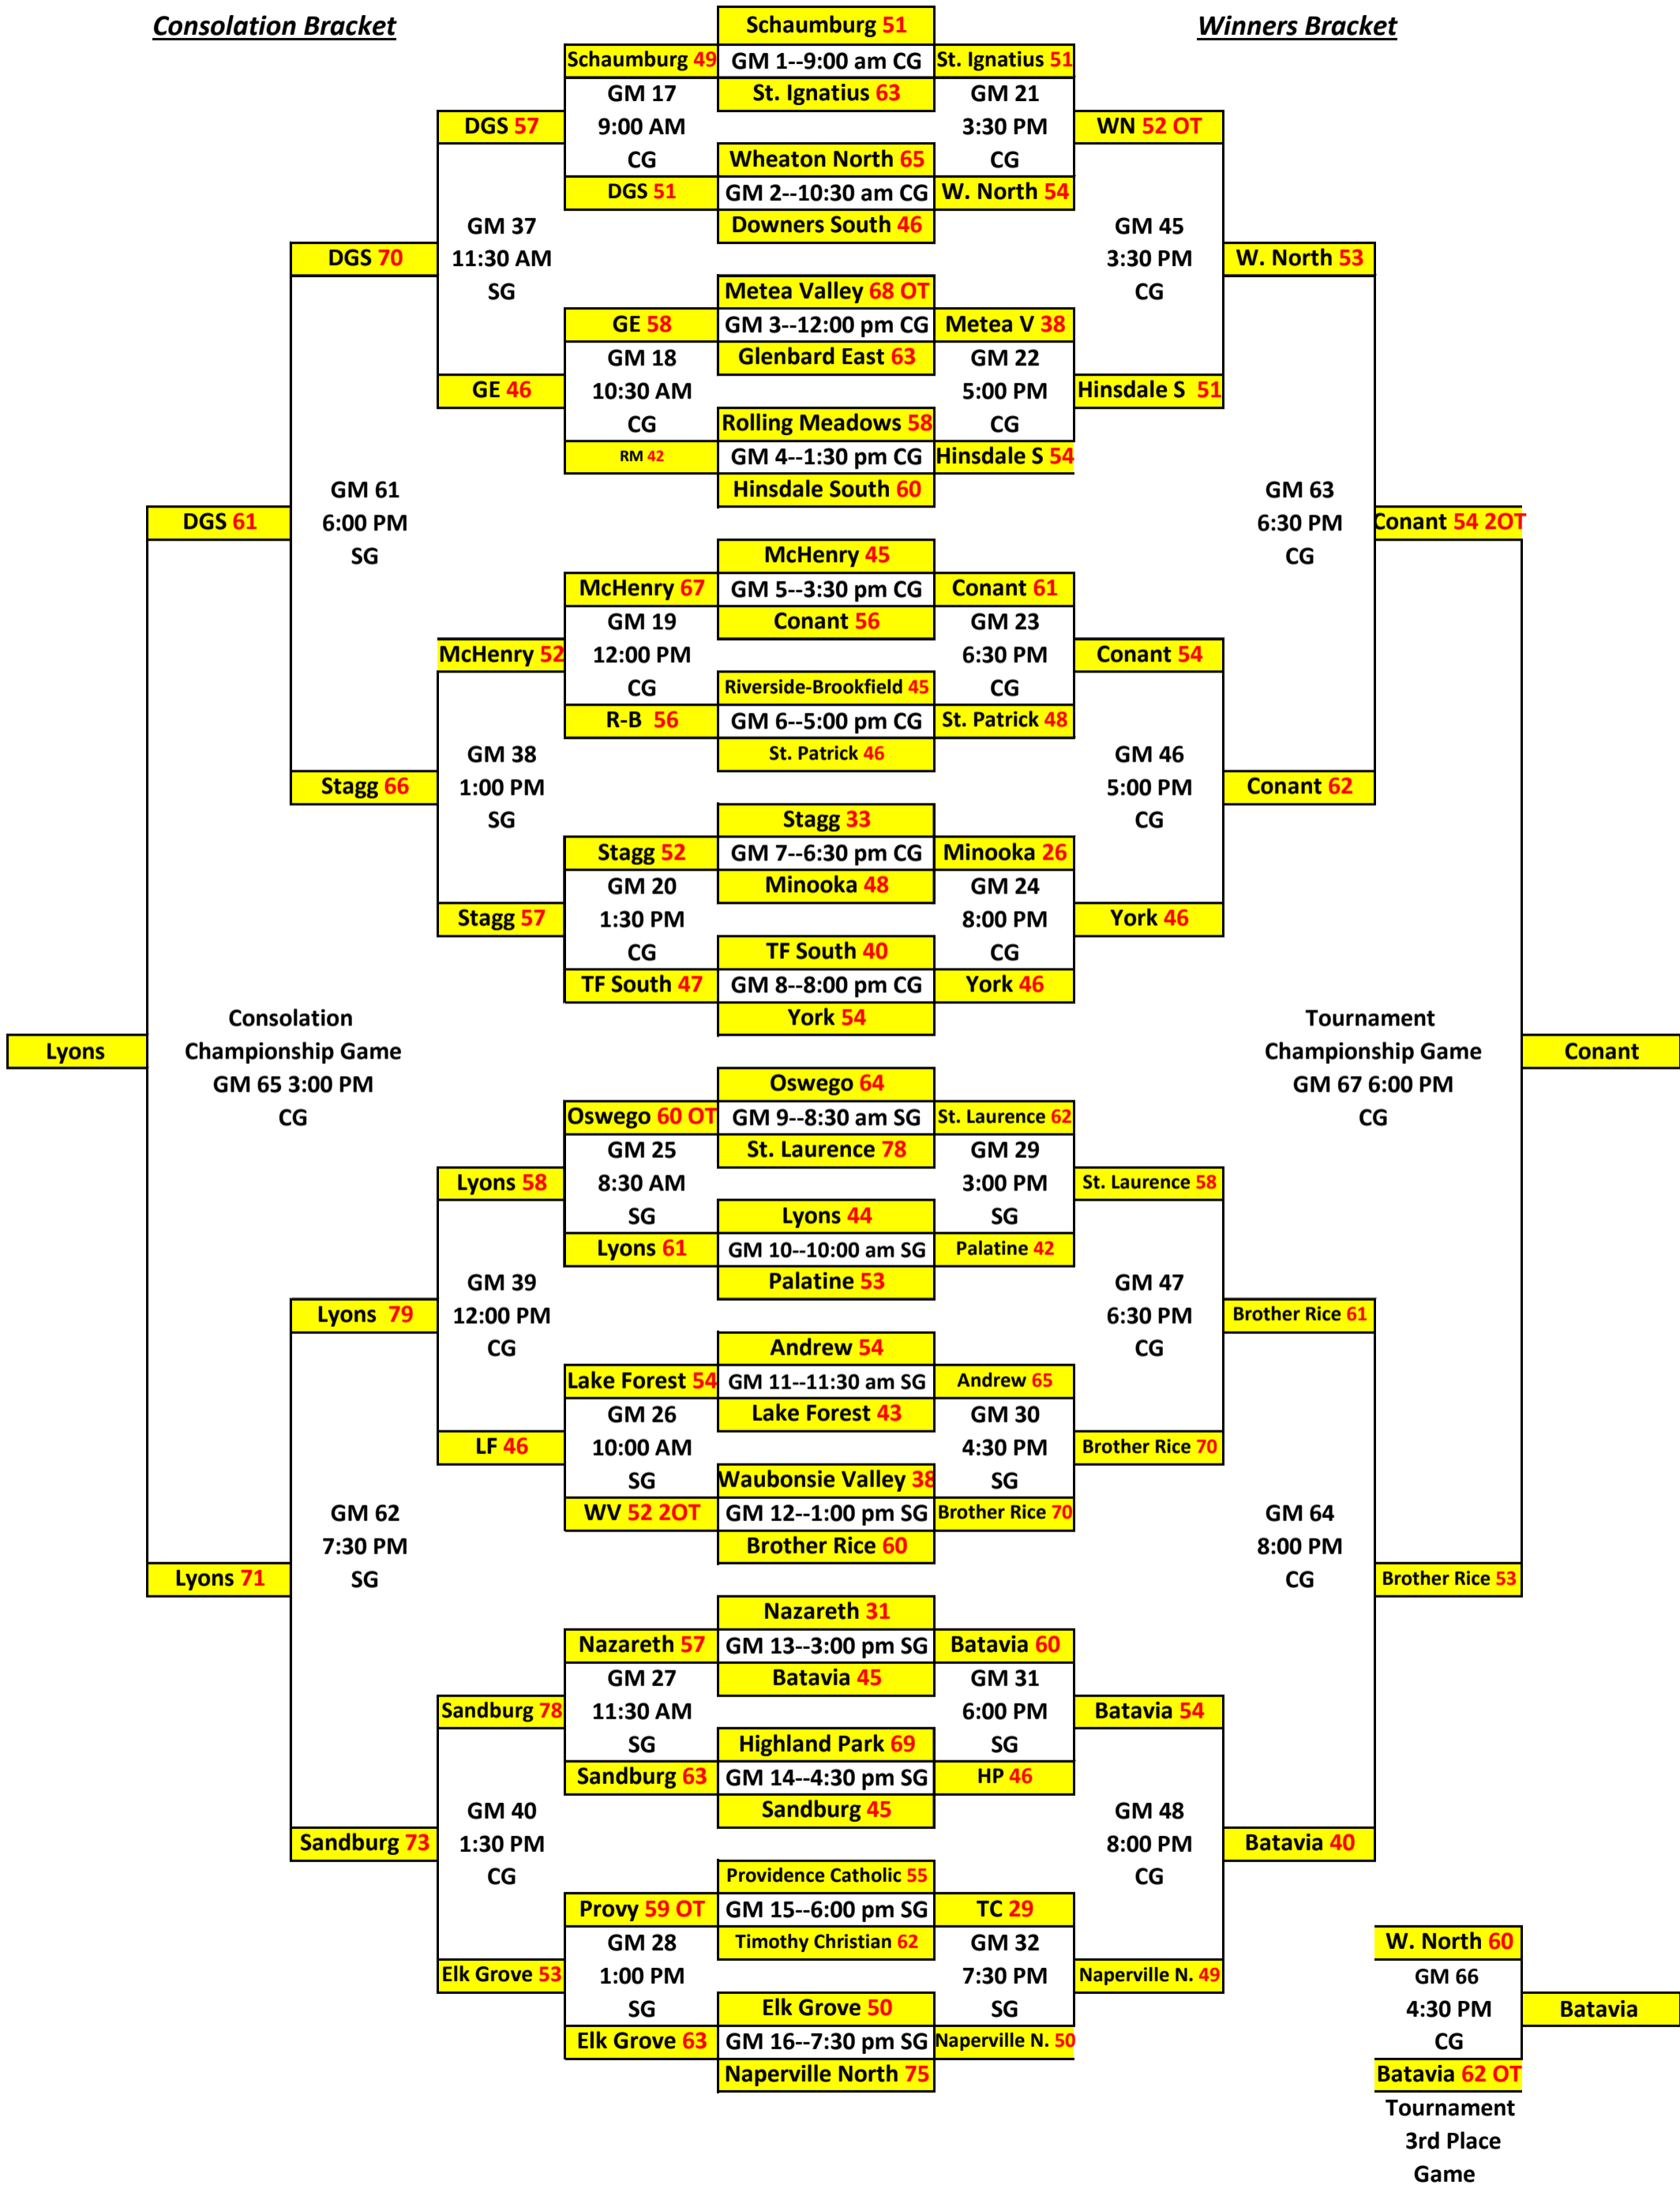

44th Jack Tosh Holiday Classic December 26, 27, 28, 29, and 30

30-Dec 29-Dec 28-Dec 27-Dec 26-Dec 27-Dec 28-Dec 29-Dec 30-Dec

Consolation Bracket

Winners Bracket

	29-Dec	28-Dec	29-Dec	
		Schaumburg 57		
	Schaumburg 63	GM 33 8:30 AM SG	Rolling M. 40	
Schaumburg	GM 49 8:30 AM SG	Rolling M. 66	GM 53 11:30 AM SG	R-B
	TF South 52	GM 34 10:00 AM SG	R-B 65	
		TF South 59		

		28-Dec		
		Oswego 42		
	Oswego 52	GM 35 9:00 AM CG	WV 49	
Nazareth	GM 50 9:00 AM CG	WV 49	GM 54 1:00 PM SG	WV
	Nazareth 54	GM 36 10:30 AM CG	Providence 42	
		Providence 52		

		28-Dec		
		St. Ignatius 64		
	Metea Valley 65	GM 41 3:00 PM SG	St. Ignatius 46	
Metea Valley	GM 51 10:30 AM CG	Metea Valley 62	GM 55 12:00 PM CG	Minooka
	St. Patrick 63	GM 42 4:30 PM SG	Minooka 59	
		Minooka 37		

	29-Dec
	Hinsdale South 35
York	GM 59 3:30 PM CG
	York 46

	Lake Forest 54
Lake Forest	GM 58 4:30 PM SG
	Elk Grove 38

	St. Laurence 52
Naperville North	GM 60 5:00 PM CG
	Naperville North 85