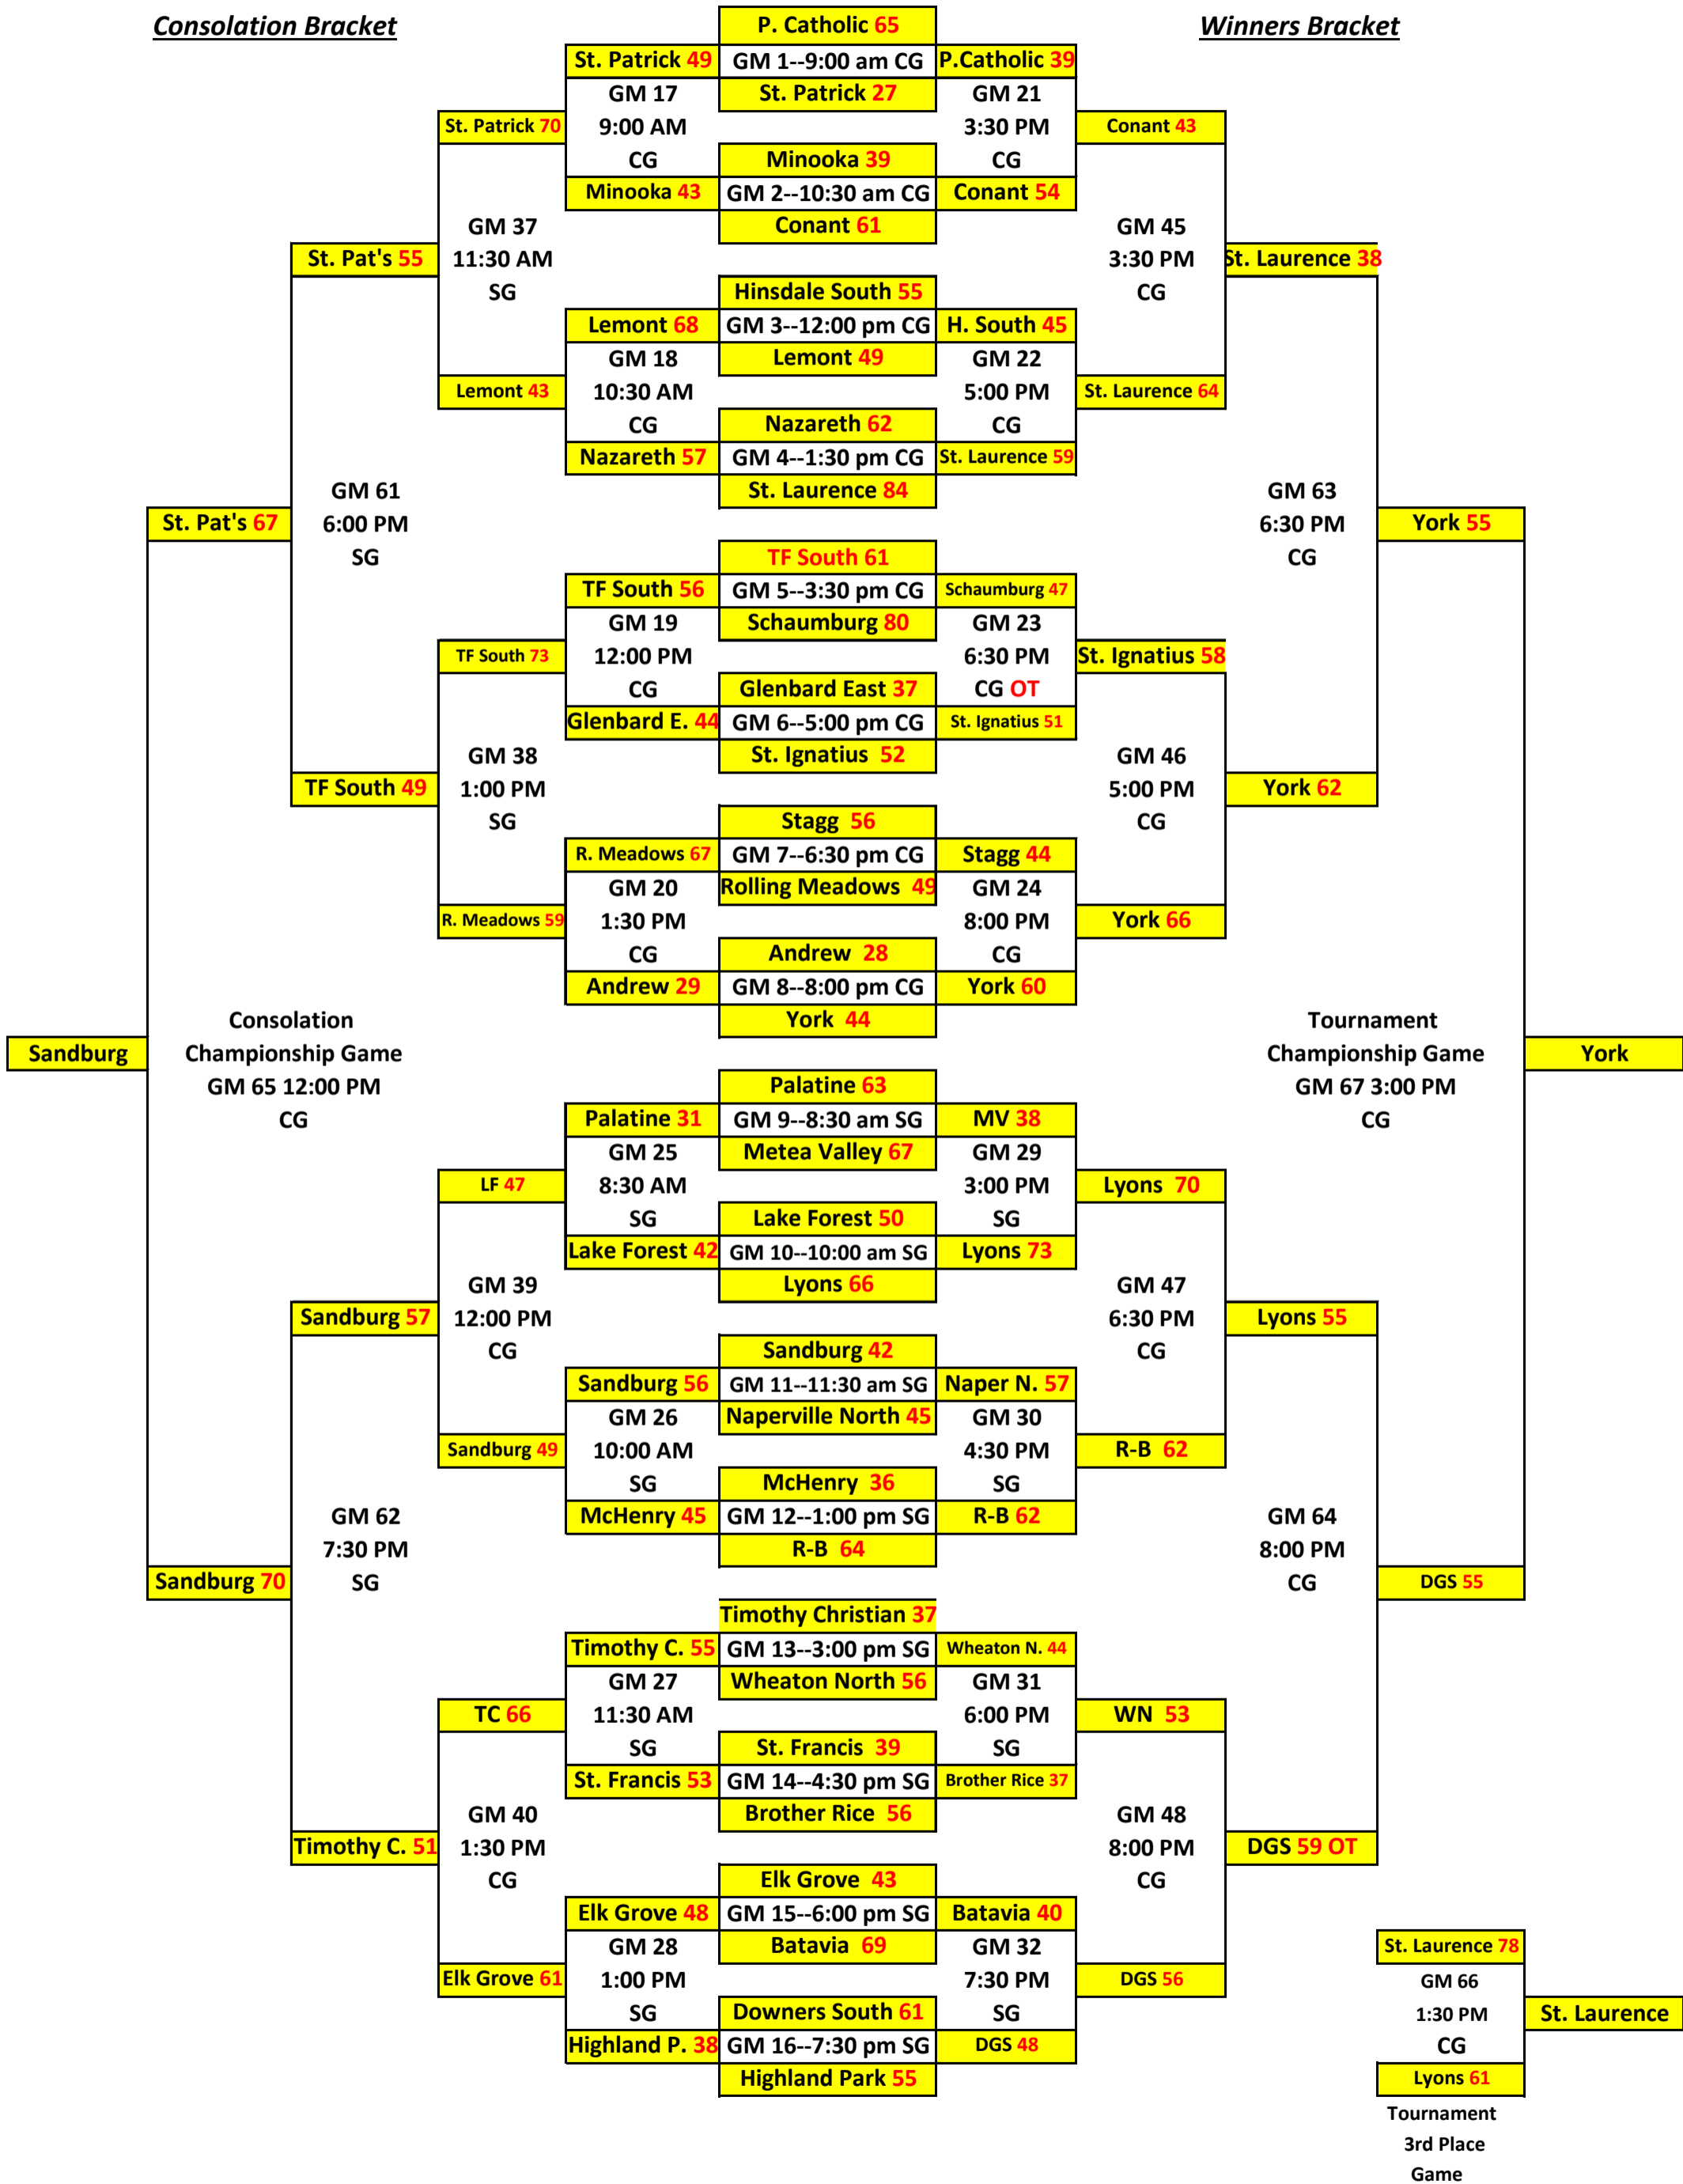

45th Jack Tosh Holiday Classic December 26, 27, 28, 29, and 31

31-Dec 29-Dec 28-Dec 27-Dec 26-Dec 27-Dec 28-Dec 29-Dec 31-Dec

Consolation Bracket

Winners Bracket

	29-Dec	28-Dec	29-Dec	
		Minooka 40		
	Minooka 61	GM 33 8:30 AM SG	Nazareth 42	
Minooka	GM 49 8:30 AM SG	Nazareth 45	GM 53 11:30 AM SG	Glenbard East
	Andrew 50	GM 34 10:00 AM SG	Glenbard East 63	
		Andrew 65		

		28-Dec		
		Providence 42		
	Providence 66	GM 41-3:00 PM SG	Hinsdale South 42	
Providence	GM 51 10:30 AM CG	Hinsdale South 57	GM 55 12:00 PM CG	Schaumburg
	Stagg 45	GM 42 4:30 PM SG	Schaumburg 56	
		Stagg 40		

		28-Dec		
		Metea V 56		
	NN 55	GM 43 6:00 PM SG	MV 70	
NN	GM 52 10:00 AM SG	Naper N. 49	GM 56 1:30 PM OT	Brother Rice
	Batavia 38	GM 44 7:30 PM SG	Brother Rice 71	
		Batavia 50		

	29-Dec
	Lemont 72
R. Meadows	GM 57 3:00 PM SG
	R. Meadows 77