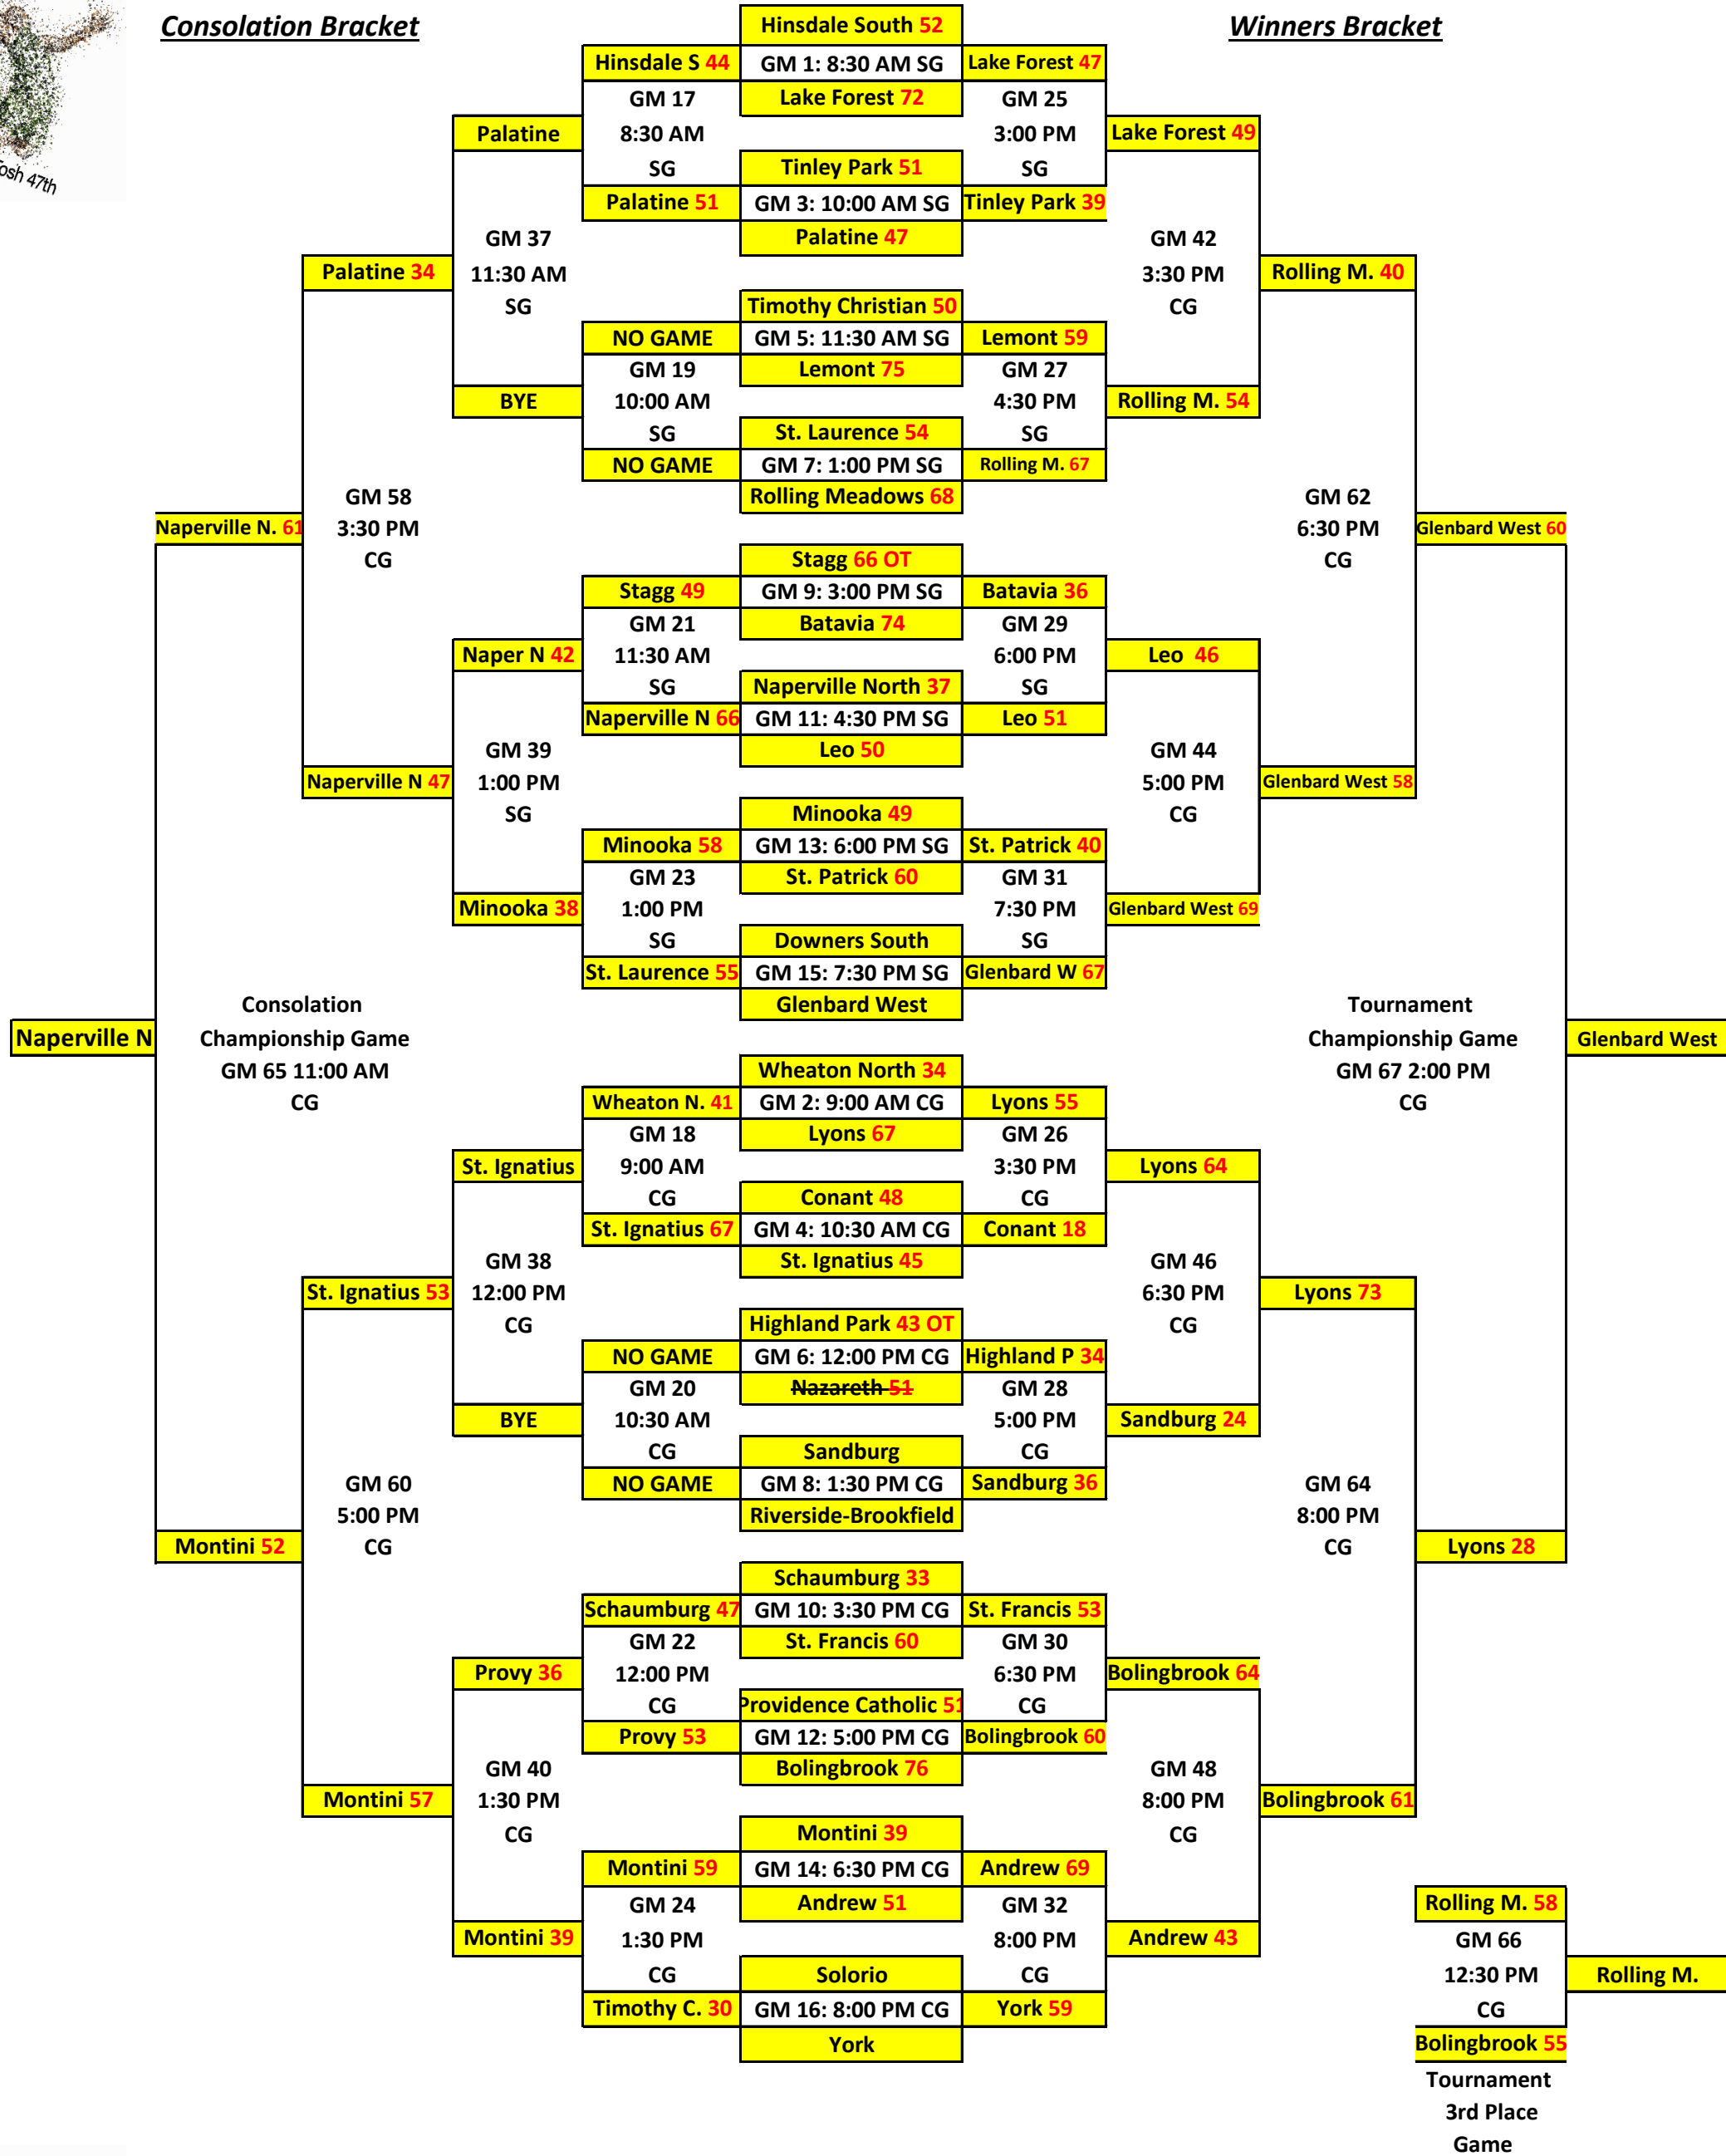

47th Jack Tosh Holiday Classic December 27, 28, 29, 30, and 31

Dec 31 Dec 30 Dec 29 Dec 28 Dec 27 Dec 28 Dec 29 Dec 30 Dec 31

Consolation Bracket

Winners Bracket

Dec 30	Dec 29	Dec 30
	NO GAME	
	GM 33: 8:30 AM SG	Stagg 67
GM 49 8:30 AM SG	NO GAME	GM 53 11:30 AM SG
	Stagg 52	
	GM 35: 10:00 AM SG	Timothy C 51
	St. Laurence 55	

	NO GAME	
	GM 34: 9:00 AM CG	St. Laurence 35
GM 50 9:00 AM CG	NO GAME	GM 54 12:00 PM CG
	Schaumburg 64	
	GM 36: 10:30 AM CG	Schaumburg 54
	Timothy C. 29	

	Tinley Park 61	
Tinley Park 60	GM 41: 3:00 PM SG	Lemont 58
GM 51 10:00 AM SG	Lemont 70	GM 55 1:00 PM SG
	Batavia 46	
St. Patrick 67	GM 43: 4:30 PM SG	Batavia 61
	St. Patrick 43 OT	

	Conant 54	
Highland P. 50	GM 45: 6:00 PM SG	Conant 21
GM 52 10:30 AM CG	Highland P. 48	GM 56 1:30 PM CG
	Wheaton SF 25	
Wheaton SF 64	GM 47: 7:30 PM SG	York 39
	York 44	

30-Dec

Minooka 70
GM 57 3:00 PM SG
Providence 34

30-Dec

Lake Forest 55
GM 61 6:00 PM SG
Leo 58

Hinsdale S. 61
GM 59 4:30 PM SG
Wheaton N. 51

Sandburg 45
GM 63 7:30 PM SG
Andrew 53