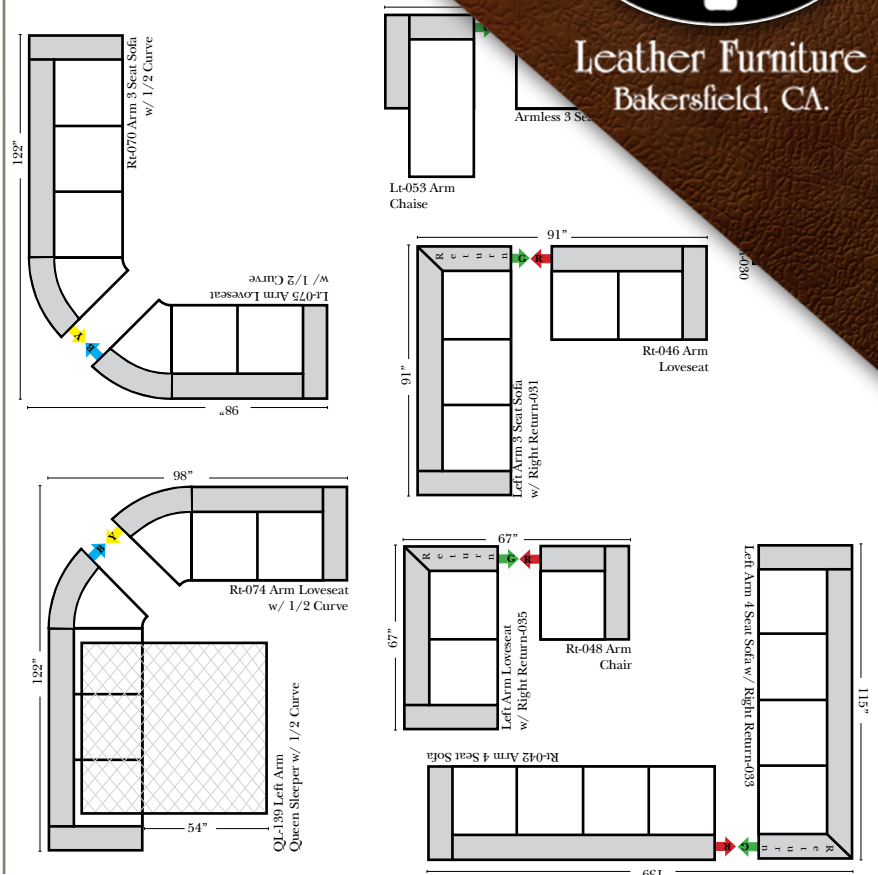

Suggest

The Suggested Configurations below are suggestions only. To create your own configuration, please enjoy creating the configurations and from the items on the opposite page.