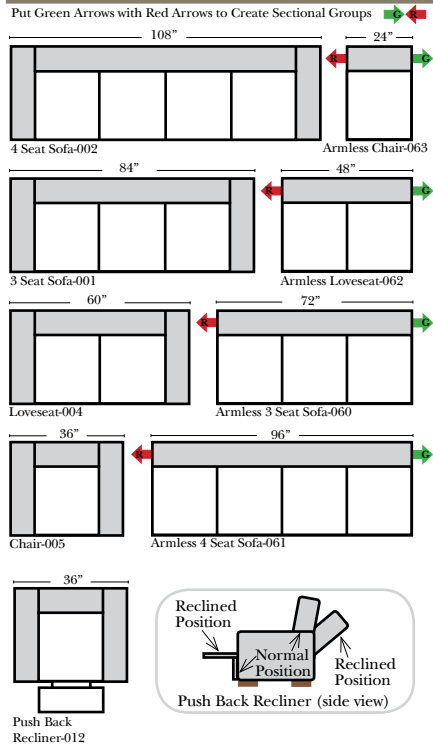

Fashion...Quality...Value...and Safety™

...find

2180 Wible Rd
Bakersfield, CA 93304
661-833-8167

6801 White Lane - Unite B1
Bakersfield, CA 93309
661-836-0070

randleatherfurniture.com

www.omnialeather.com www.kathyireland.com

Albany

Standard & Armless

(All 4 seat items ship as one piece if stationary, two pieces if motion installed)

2 Piece Curve Sectional & Ottomans