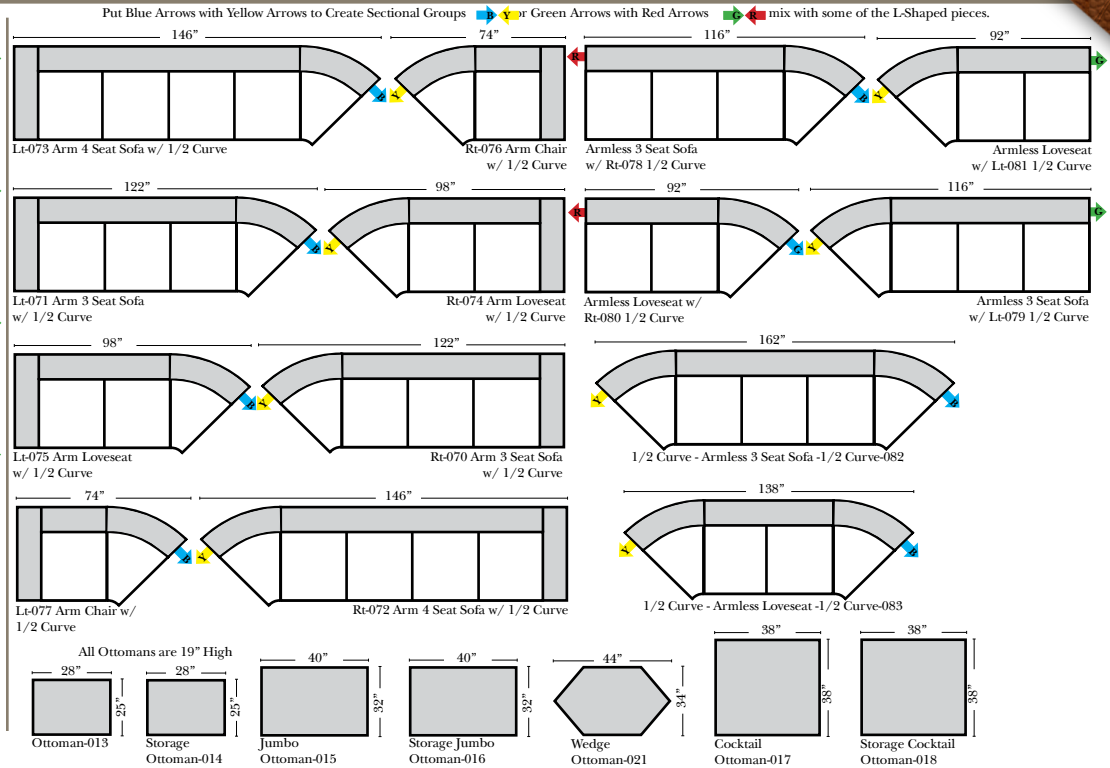

## Standard & Armless

(All 4 seat items ship as one piece if stationary, two pieces if motion installed)

## 2 Piece Curve Sectional & Ottomans

Leather Furniture  
Bakersfield, CA.

### Features

- Standard:**
- Available in Full & Top Grain Leathers
  - Available in Luxury Fabrics
  - All Hardwood Frames
- Options:**
- Down Seats & Down Backs (additional Charge)
  - No. 33 Firm Foam
- Sleeper Options:** (All the below options are at additional charges)
- Queen Sleeper available w/Standard Mattress
  - Twin Sleeper available w/Standard Mattress
  - Deluxe Innerspring Mattress: Queen / Twin
  - Air Dream Coil Mattress: Queen Only - (No Twin)
  - Hideaway Air Mattress: Queen Only (Shipped in a Separate Box)

## L-Shape / 90 Degree Sectional

(All 4 seat items ship as one piece if stationary, two pieces if motion installed)