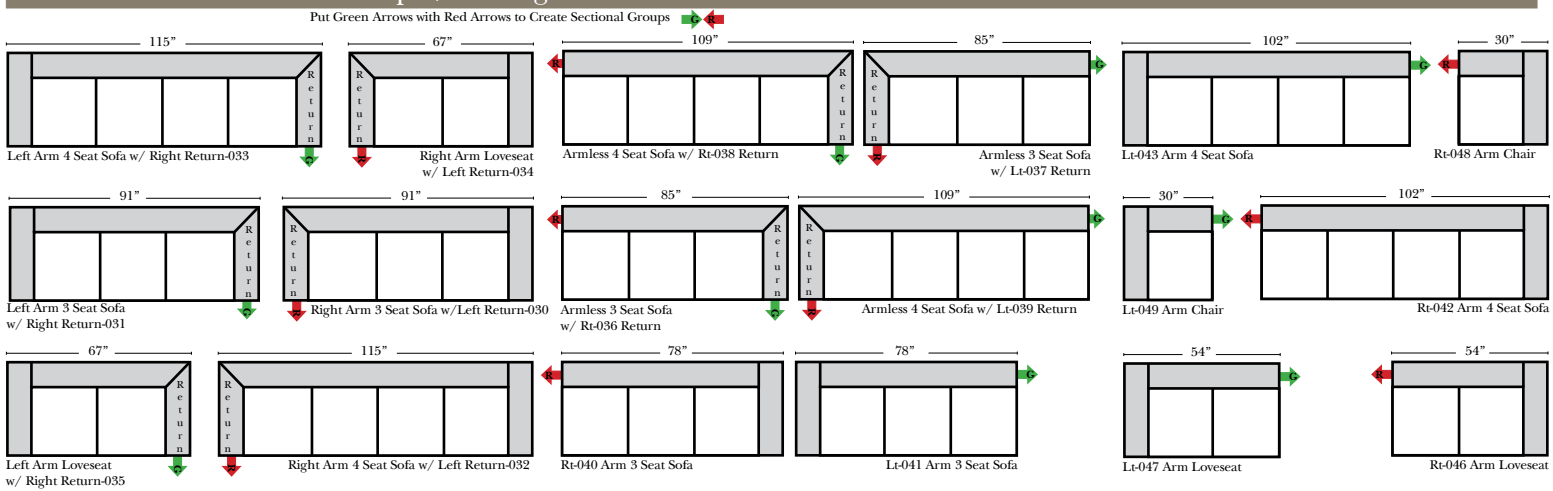

## 2 Piece Curve Sectional & Ottomans

Leather Furniture  
Bakersfield, CA.

### Features

- Standard:**
- Available in Full & Top Grain Leathers
  - Available in Luxury Fabrics
  - All Hardwood Frames
- Options:**
- Down Seats & Down Backs (additional Charge)
  - No. 33 Firm Foam
- Sleeper Options:** (All the below options are at additional charges)
- Queen Sleeper available w/Standard Mattress
  - Twin Sleeper available w/Standard Mattress
  - Deluxe Innerspring Mattress: Queen / Twin
  - Air Dream Coil Mattress: Queen Only - (No Twin)
  - Hideaway Air Mattress: Queen Only (Shipped in a Separate Box)

## L-Shape / 90 Degree Sectional

(All 4 seat items ship as one piece if stationary, two pieces if motion installed)

### Note:

All Dimensions are approximate, if accuracy is crucial, please contact us for validation of the dimensions shown. However, a 1" to 2" variance can still apply due to foam and upholstery.

Fashion...Quality...Value...and Safety™