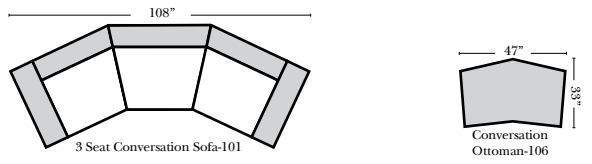

2180 Wible Rd
Bakersfield, CA 93304
661-833-8167

6801 White Lane - Unite B1
Bakersfield, CA 93309
661-836-0070

www.omnialeather.com www.kathyireland.com

randleatherfurniture.com

Bennett

Chaise & Conversation Sectionals

Put Green Arrows with Red Arrows to Create Sectional Groups
Put Orange Arrows with Tan Arrows to Create Sectional Groups

Sleepers

Put Green Arrows with Red Arrows to Create Sectional Groups
Put Blue Arrows with Yellow Arrows to Create Sectional Groups