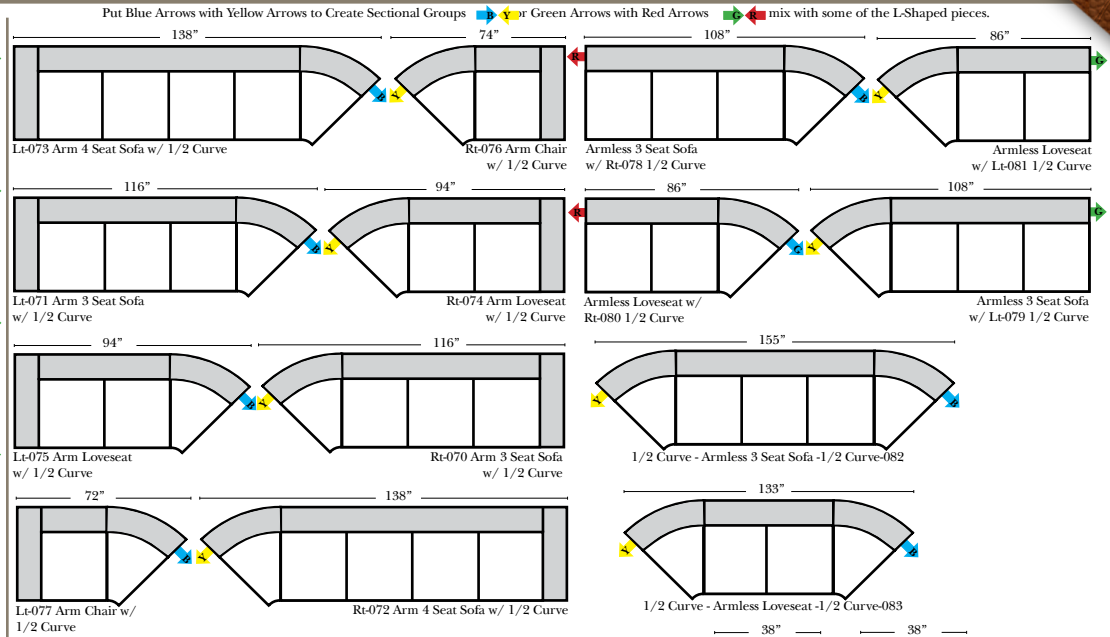

Bennett

Standard & Armless

(All 4 seat items ship as one piece if stationary, two pieces if motion installed)

2 Piece Curve Sectional & Ottomans

L-Shape / 90 Degree Sectional

(All 4 seat items ship as one piece if stationary, two pieces if motion installed)

All Dimensions are approximate, if accuracy is crucial, please contact us for validation of the dimensions shown. However, a 1" to 2" variance can still apply due to foam and upholstery.

Fashion...Quality...Value...and Safety™