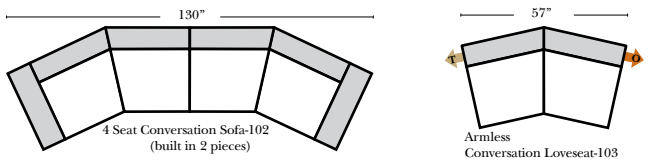

2180 Wible Rd
Bakersfield, CA 93304
661-833-8167

6801 White Lane - Unite B1
Bakersfield, CA 93309
661-836-0070

www.omnialeather.com www.kathyireland.com

randleatherfurniture.com

Bennett

Chaise & Conversation Sectionals

Put Green Arrows with Red Arrows to Create Sectional Groups
Put Orange Arrows with Tan Arrows to Create Sectional Groups

Sleepers

Put Green Arrows with Red Arrows to Create Sectional Groups
Put Blue Arrows with Yellow Arrows to Create Sectional Groups