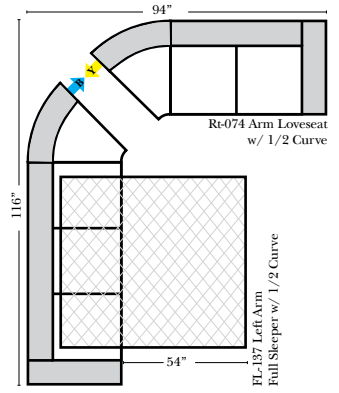

Put Green Arrows with Red Arrows to Create Sectional Groups
Put Orange Arrows with Tan Arrows to Create Sectional Groups

Sleepers

Put Green Arrows with Red Arrows to Create Sectional Groups
Put Blue Arrows with Yellow Arrows to Create Sectional Groups

FL-137 Left Arm Full Sleeper w/ 1/2 Curve

Suggest

The Suggested Configurations below are suggestions only. To create your own configuration, please enjoy creating the configurations and from the items on the opposite page.