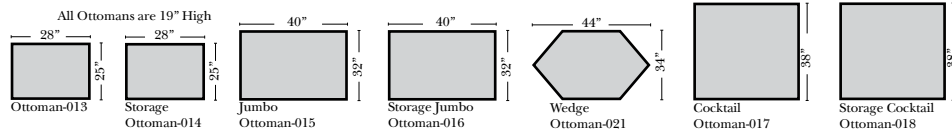

Bennett

Standard & Armless

(All 4 seat items ship as one piece if stationary, two pieces if motion installed)

2 Piece Curve Sectional & Ottomans

L-Shape / 90 Degree Sectional

(All 4 seat items ship as one piece if stationary, two pieces if motion installed)