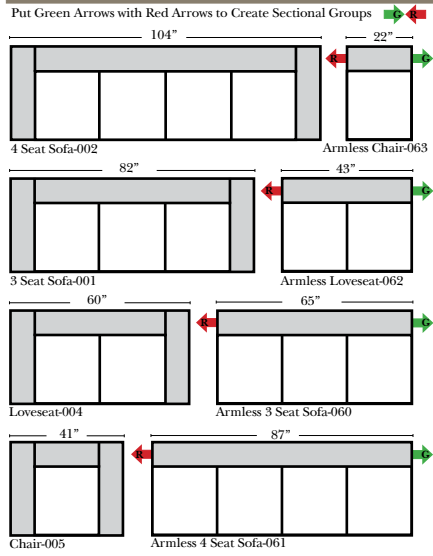

Bennett

Standard & Armless

(All 4 seat items ship as one piece if stationary, two pieces if motion installed)

2 Piece Curve Sectional & Ottomans

L-Shape / 90 Degree Sectional

(All 4 seat items ship as one piece if stationary, two pieces if motion installed)

All Dimensions are approximate, if accuracy is crucial, please contact us for validation of the dimensions shown. However, a 1" to 2" variance can still apply due to foam and upholstery.

Fashion...Quality...Value...and Safety™