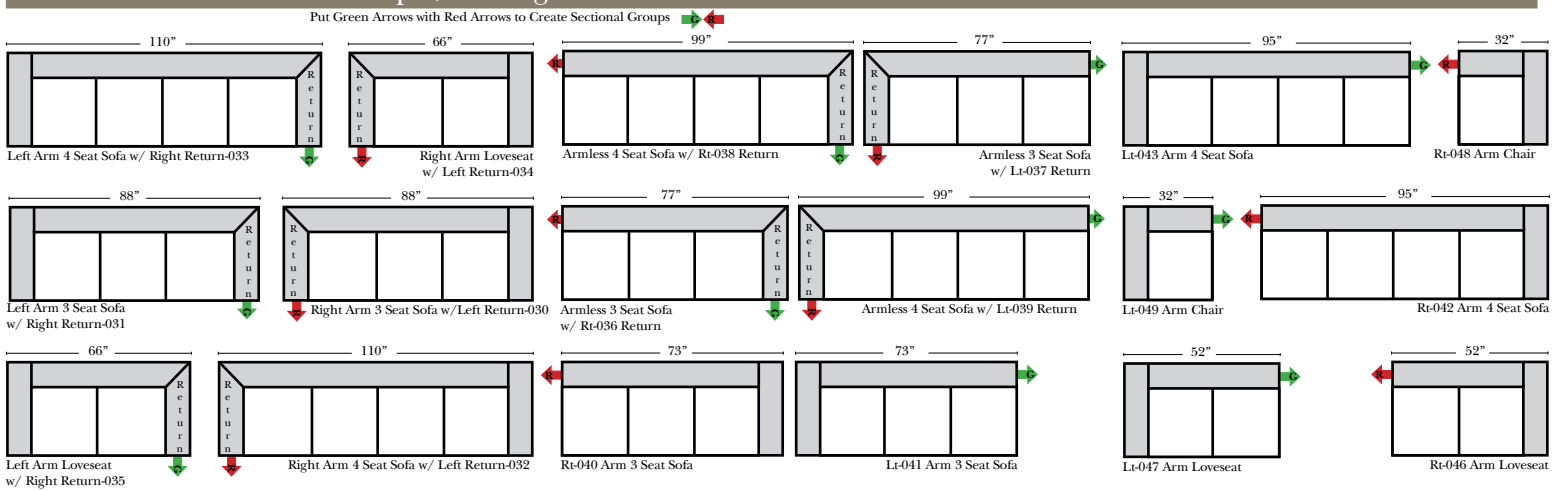

Bennett

Standard & Armless

(All 4 seat items ship as one piece if stationary, two pieces if motion installed)

2 Piece Curve Sectional & Ottomans

L-Shape / 90 Degree Sectional

(All 4 seat items ship as one piece if stationary, two pieces if motion installed)

- Sleeper Options:** (All the below options are at additional charges)
- Full Sleeper available w/Standard Mattress
 - Deluxe Innerspring Mattress: Full Only
 - Air Dream Coil Mattress: Full Only

Note:

All Dimensions are approximate, if accuracy is crucial, please contact us for validation of the dimensions shown. However, a 1" to 2" variance can still apply due to foam and upholstery.

Fashion...Quality...Value...and Safety™