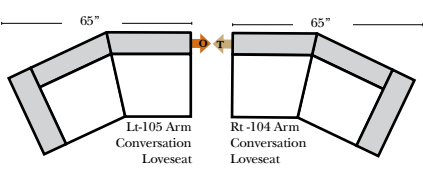

All Dimensions are approximate, if accuracy is crucial, please contact us for validation of the dimensions shown. However, a 1" to 2" variance can still apply due to foam and upholstery.

Fashion...Quality...Value...and Safety™

2180 Wible Rd
Bakersfield, CA 93304
661-833-8167

6801 White Lane - Unite B1
Bakersfield, CA 93309
661-836-0070

www.omnialeather.com www.kathyireland.com

randleatherfurniture.com

Bennett

Chaise & Conversation Sectionals

Put Green Arrows with Red Arrows to Create Sectional Groups
Put Orange Arrows with Tan Arrows to Create Sectional Groups

Sleepers

Put Green Arrows with Red Arrows to Create Sectional Groups
Put Blue Arrows with Yellow Arrows to Create Sectional Groups