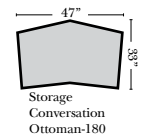

Bennett

Chaise & Conversation Sectionals

Put Green Arrows with Red Arrows to Create Sectional Groups
Put Orange Arrows with Tan Arrows to Create Sectional Groups