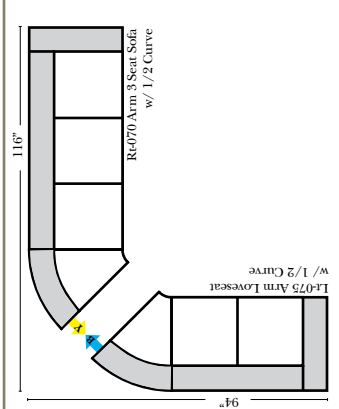

Put Green Arrows with Red Arrows to Create Sectional Groups
Put Orange Arrows with Tan Arrows to Create Sectional Groups

Sleepers

Put Green Arrows with Red Arrows to Create Sectional Groups
Put Blue Arrows with Yellow Arrows to Create Sectional Groups

FL-137 Left Arm Full Sleeper w/ 1/2 Curve

Suggest

The Suggested Configurations below are suggestions only. To create your own configuration, please enjoy creating the configurations and from the items on the opposite page.