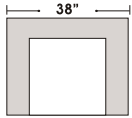

Bentley

"...finding solutions for families,
especially busy moms."™

www.omnialeather.com www.kathyireland.com

kathy ireland
HOME®

by
OMNIA
FURNITURE

European Country

4.6.07

STANDARD

Chair

OTTOMAN

Features

✓ Special orders shipped within 4-6 weeks

Standard:

- All Full or Top-Grain Leather
- All hardwood frames

Options:

- Down Seats (Additional Charges Apply)
- No. 33 Firm Seating
- Motorized Recliner Unit (Additional Charges Apply)
- Optional 4" Chrome Leg (Available at no charge)

Note: All sizes are approximate.