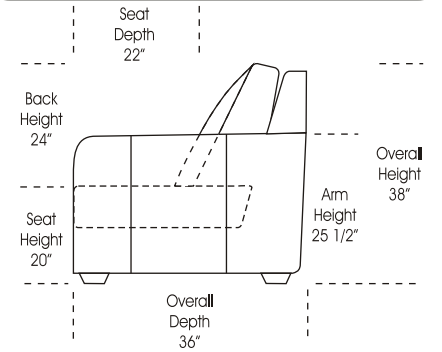

Options:

- Down Seats (Additional Charges Apply)
- No. 33 Firm Seating
- Motorized Recliner Unit (Additional Charges Apply)
- Optional 4" Chrome Leg (Available at no charge)

Note: All sizes are approximate.