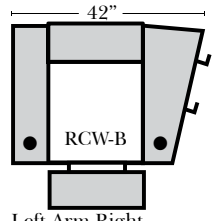

Broadway

Architectural

05/03/2010

Standard

2 Arm Recliner-152

Left Arm Right Straight Arm Center Recliner-151

Armless Recliner-153

Left Arm Right Wedge Arm Recliner-159

Sleeper Options: (No Sleepers available on this style)

Note:

All Dimensions are approximate, if accuracy is crucial, please contact us for validation of the dimensions shown. However, a 1" to 2" variance can still apply due to foam and upholstery.