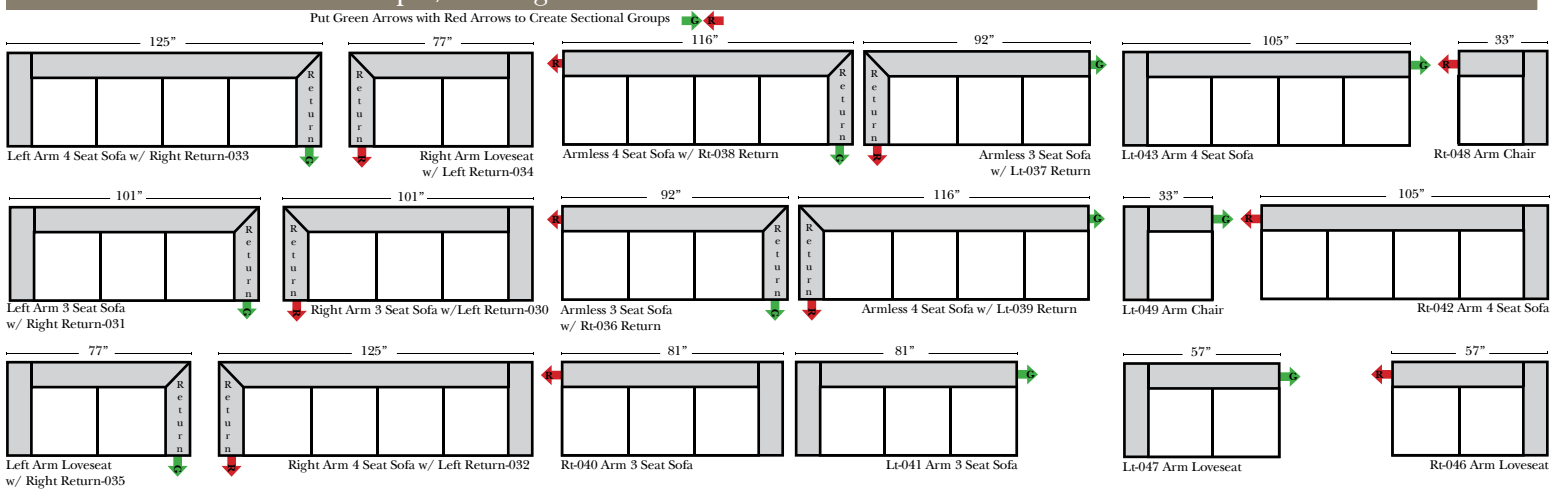

## 2 Piece Curve Sectional & Ottomans

### Features

- Standard:**
- Available in Full & Top Grain Leathers
  - Available in Luxury Fabrics
  - All Hardwood Frames
- Options:**
- Down Seats & Down Backs (additional Charge)
  - No. 33 Firm Foam
- Sleeper Options:** (All the below options are at additional charges)
- Queen Sleeper available w/ Standard Mattress
  - Twin Sleeper available w/ Standard Mattress
  - Deluxe Innerspring Mattress: Queen / Twin
  - Air Dream Coil Mattress: Queen Only - (No Twin)
  - Hideaway Air Mattress: Queen Only (Shipped in a Separate Box)

## L-Shape / 90 Degree Sectional

(All 4 seat items ship as one piece if stationary, two pieces if motion installed)

### Note:

All Dimensions are approximate, if accuracy is crucial, please contact us for validation of the dimensions shown. However, a 1" to 2" variance can still apply due to foam and upholstery.

Fashion...Quality...Value...and Safety™