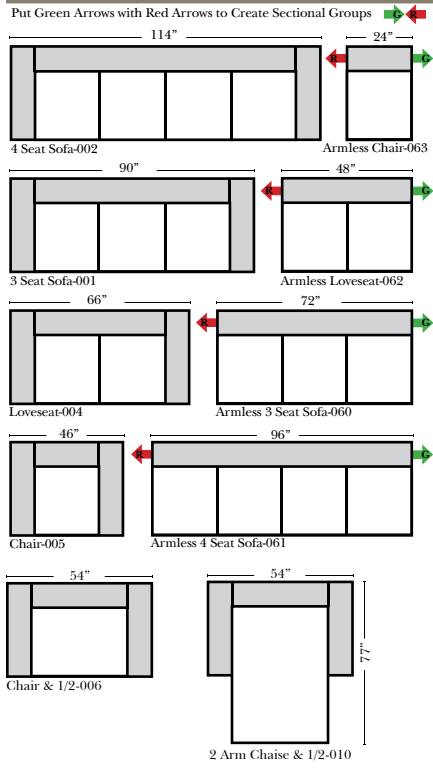

## Standard & Armless

(All 4 seat items ship as one piece if stationary, two pieces if motion installed)

## 2 Piece Curve Sectional & Ottomans

## L-Shape / 90 Degree Sectional

(All 4 seat items ship as one piece if stationary, two pieces if motion installed)

### Note:

All Dimensions are approximate, if accuracy is crucial, please contact us for validation of the dimensions shown. However, a 1" to 2" variance can still apply due to foam and upholstery.

Fashion...Quality...Value...and Safety™