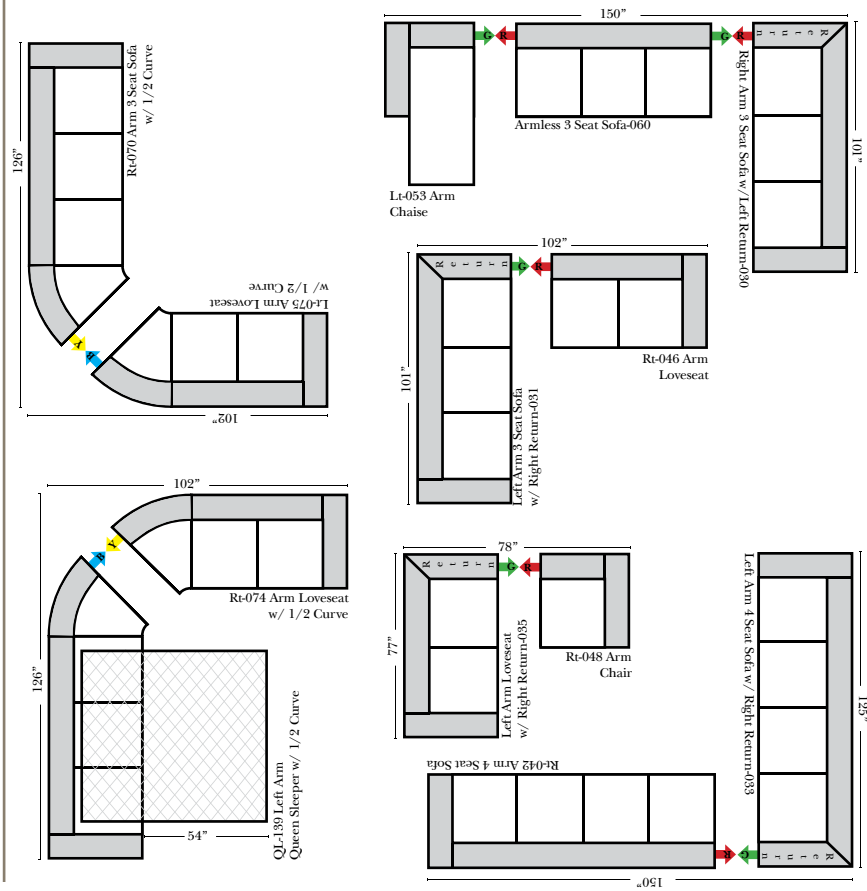

Suggested Configurations

The Suggested Configurations below are only a sample of what the imagination can create, please enjoy creating the configuration that fits your lifestyle, using the ideas below and from the items on the opposite page.

Sleepers (Cont.)