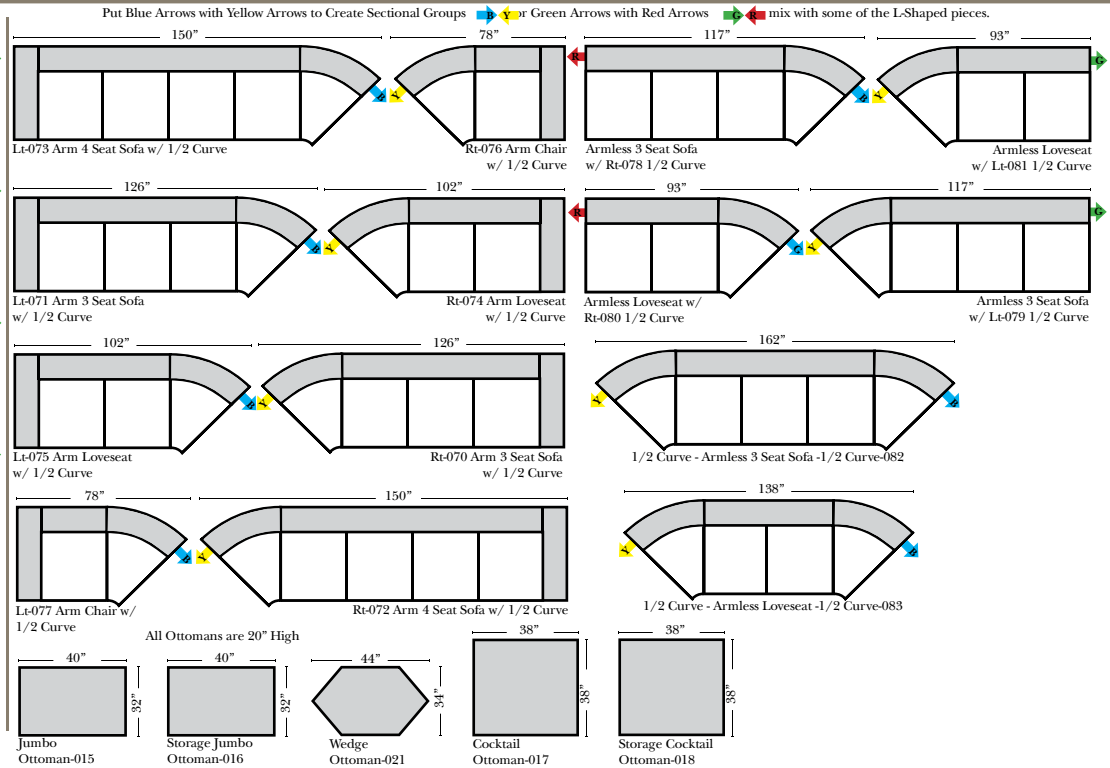

## Standard & Armless

(All 4 seat items ship as one piece if stationary, two pieces if motion installed)

## 2 Piece Curve Sectional & Ottomans

### Features

- Standard:**
- Available in Full & Top Grain Leathers
  - Available in Luxury Fabrics
  - All Hardwood Frames
- Options:**
- Down Seats & Down Backs (additional Charge)
  - No. 33 Firm Foam
- Sleeper Options:** (All the below options are at additional charges)
- Queen Sleeper available w/ Standard Mattress
  - Twin Sleeper available w/ Standard Mattress
  - Deluxe Innerspring Mattress: Queen / Twin
  - Air Dream Coil Mattress: Queen Only - (No Twin)
  - Hideaway Air Mattress: Queen Only (Shipped in a Separate Box)

## L-Shape / 90 Degree Sectional

(All 4 seat items ship as one piece if stationary, two pieces if motion installed)