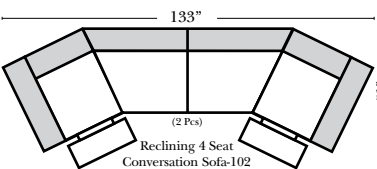

Chaise & Conversation Sectionals

Put Green Arrows with Red Arrows to Create Sectional Groups
Put Orange Arrows with Tan Arrows to Create Sectional Groups