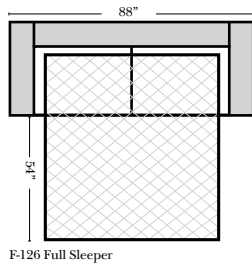

Sleepers

Put Green Arrows with Red Arrows to Create Sectional Groups
Put Blue Arrows with Yellow Arrows to Create Sectional Groups