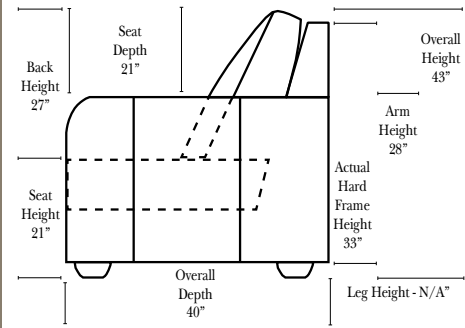

(All 4 seat items ship as one piece if stationary, two pieces if motion installed)

2 Piece Curve Sectional & Ottomans

- Standard:**
- Available in Full & Top Grain Leathers
 - Available in Luxury Fabrics
 - All Hardwood Frames
- Options:**
- No. 33 Firm Foam (N/C Option)
 - Console Table - Standard as Espresso finish (N/C Option is Honey Oak finish)
 - Cup Holders - Standard as Silver finish (N/C Option is Black or Hammered Antique Finish)
 - Sofa Center Recliner (Additional Charge)
 - Motorized Recliner Mechanism (additional Charge)
 - Swivel Recliner Base (additional Charge)
 - Swivel Glider Mechanism (additional Charge)
 - Lift Chair Dual Motor Mechanism (additional Charge)
 - Upholstered Swivel Base Recliner only (additional Charge)
- Sleeper Options:** (All the below options are at additional charges)
- Full Sleeper available w/Standard Mattress
 - Deluxe Innerspring Mattress: Full
 - Air Dream Coil Mattress: Full Only

L-Shape / 90 Degree Sectional

(All 4 seat items ship as one piece if stationary, two pieces if motion installed)

Note:

All Dimensions are approximate, if accuracy is crucial, please contact us for validation of the dimensions shown. However, a 1" to 2" variance can still apply due to foam and upholstery.