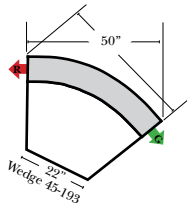

Chaise & Conversation Sectionals

Put Green Arrows with Red Arrows to Create Sectional Groups
Put Orange Arrows with Tan Arrows to Create Sectional Groups