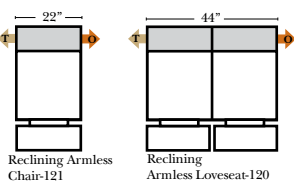

Chaise & Conversation Sectionals

Put Green Arrows with Red Arrows to Create Sectional Groups
Put Orange Arrows with Tan Arrows to Create Sectional Groups