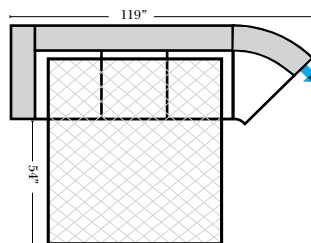

Sleepers

Put Green Arrows with Red Arrows to Create Sectional Groups
Put Blue Arrows with Yellow Arrows to Create Sectional Groups