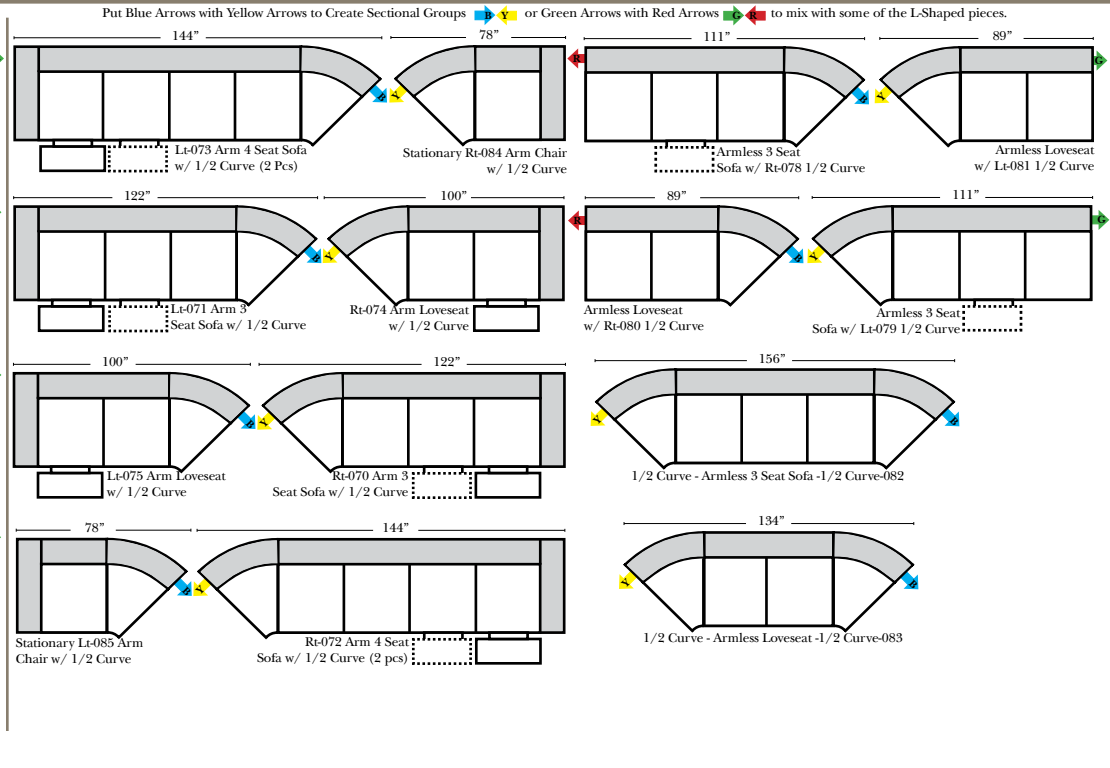

(All 4 seat items ship as one piece if stationary, two pieces if motion installed)

2 Piece Curve Sectional & Ottomans

- Standard:**
- Available in Full & Top Grain Leathers
 - Available in Luxury Fabrics
 - All Hardwood Frames
- Options:**
- No. 33 Firm Foam (N/C Option)
 - Console Table - Standard as Espresso finish (N/C Option is Honey Oak finish)
 - Cup Holders - Standard as Silver finish (N/C Option is Black or Hammered Antique Finish)
 - Sofa Center Recliner (Additional Charge)
 - Motorized Recliner Mechanism (additional Charge)
 - Swivel Recliner Base (additional Charge)
 - Swivel Glider Mechanism (additional Charge)
 - Lift Chair Dual Motor Mechanism (additional Charge)
 - Upholstered Swivel Base Recliner only (additional Charge)
- Sleeper Options:** (All the below options are at additional charges)
- Full Sleeper available w/Standard Mattress
 - Deluxe Innerspring Mattress: Full
 - Air Dream Coil Mattress: Full Only

L-Shape / 90 Degree Sectional

(All 4 seat items ship as one piece if stationary, two pieces if motion installed)

Note:

All Dimensions are approximate, if accuracy is crucial, please contact us for validation of the dimensions shown. However, a 1" to 2" variance can still apply due to foam and upholstery.

Catera

Americana

04/28/2010

Chaise & Conversation Sectionals

Put Green Arrows with Red Arrows to Create Sectional Groups
Put Orange Arrows with Tan Arrows to Create Sectional Groups

Sleepers

Put Green Arrows with Red Arrows to Create Sectional Groups
Put Blue Arrows with Yellow Arrows to Create Sectional Groups