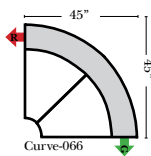

Chaise & Conversation Sectionals

Put Green Arrows with Red Arrows to Create Sectional Groups
Put Orange Arrows with Tan Arrows to Create Sectional Groups