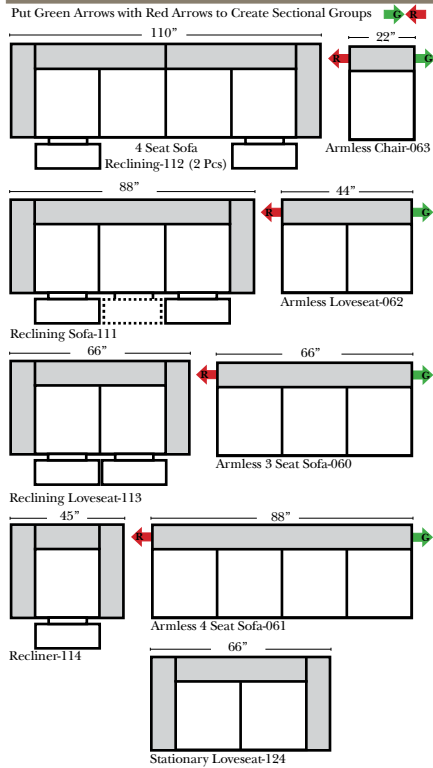

(All 4 seat items ship as one piece if stationary, two pieces if motion installed)

2 Piece Curve Sectional & Ottomans

- Standard:**
- Available in Full & Top Grain Leathers
 - Available in Luxury Fabrics
 - All Hardwood Frames
- Options:**
- No. 33 Firm Foam (N/C Option)
 - Console Table - Standard as Espresso finish (N/C Option is Honey Oak finish)
 - Cup Holders - Standard as Silver finish (N/C Option is Black or Hammered Antique Finish)
 - Sofa Center Recliner (Additional Charge)
 - Motorized Recliner Mechanism (additional Charge)
 - Swivel Recliner Base (additional Charge)
 - Swivel Glider Mechanism (additional Charge)
 - Lift Chair Dual Motor Mechanism (additional Charge)
 - Upholstered Swivel Base Recliner only (additional Charge)
- Sleeper Options:** (All the below options are at additional charges)
- Full Sleeper available w/Standard Mattress
 - Deluxe Innerspring Mattress: Full
 - Air Dream Coil Mattress: Full Only

L-Shape / 90 Degree Sectional

(All 4 seat items ship as one piece if stationary, two pieces if motion installed)

Note:

All Dimensions are approximate, if accuracy is crucial, please contact us for validation of the dimensions shown. However, a 1" to 2" variance can still apply due to foam and upholstery.