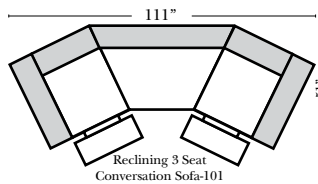

Chaise & Conversation Sectionals

Put Green Arrows with Red Arrows to Create Sectional Groups
Put Orange Arrows with Tan Arrows to Create Sectional Groups