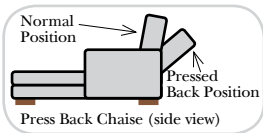

Chaise & Conversation Sectionals

Put Green Arrows with Red Arrows to Create Sectional Groups
Put Orange Arrows with Tan Arrows to Create Sectional Groups