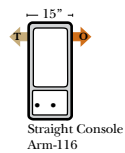

Chaise & Conversation Sectionals

Put Green Arrows with Red Arrows to Create Sectional Groups
Put Orange Arrows with Tan Arrows to Create Sectional Groups