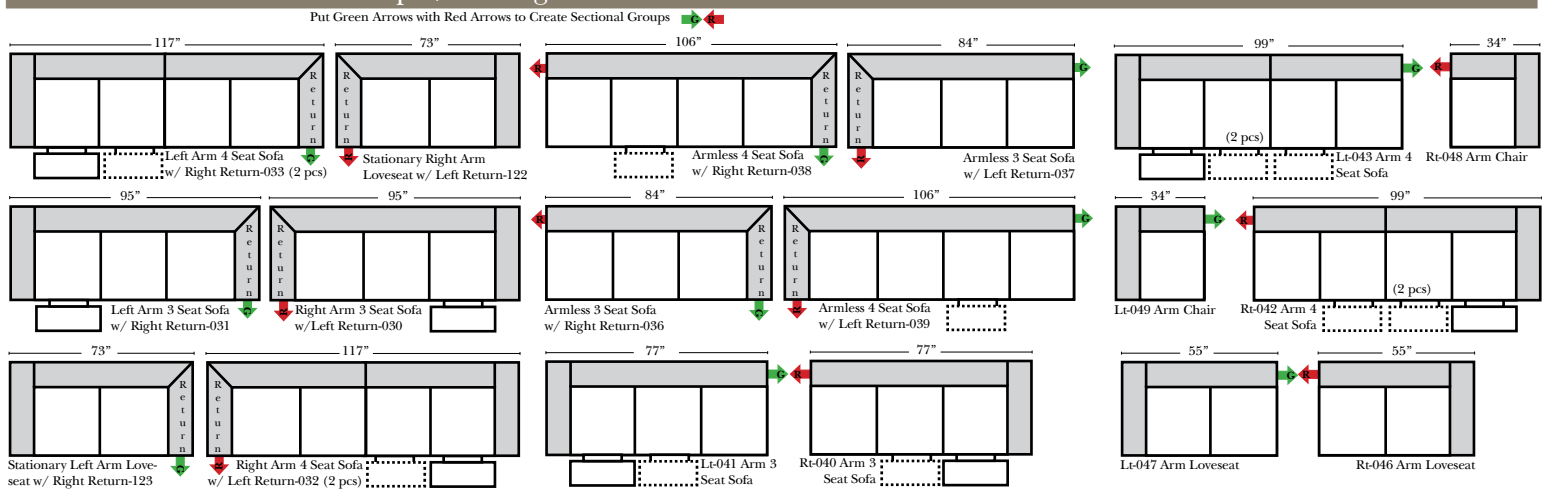

(All 4 seat items ship as one piece if stationary, two pieces if motion installed)

2 Piece Curve Sectional & Ottomans

- Standard:**
- Available in Full & Top Grain Leathers
 - Available in Luxury Fabrics
 - All Hardwood Frames
- Options:**
- No. 33 Firm Foam (N/C Option)
 - Console Table - Standard as Espresso finish (N/C Option is Honey Oak finish)
 - Cup Holders - Standard as Silver finish (N/C Option is Black or Hammered Antique Finish)
 - Sofa Center Recliner (Additional Charge)
 - Motorized Recliner Mechanism (additional Charge)
 - Swivel Recliner Base (additional Charge)
 - Swivel Glider Mechanism (additional Charge)
 - Lift Chair Dual Motor Mechanism (additional Charge)
 - Upholstered Swivel Base Recliner only (additional Charge)
- Sleeper Options:** (All the below options are at additional charges)
- Full Sleeper available w/Standard Mattress
 - Deluxe Innerspring Mattress: Full
 - Air Dream Coil Mattress: Full Only

L-Shape / 90 Degree Sectional

(All 4 seat items ship as one piece if stationary, two pieces if motion installed)

Note:

All Dimensions are approximate, if accuracy is crucial, please contact us for validation of the dimensions shown. However, a 1" to 2" variance can still apply due to foam and upholstery.