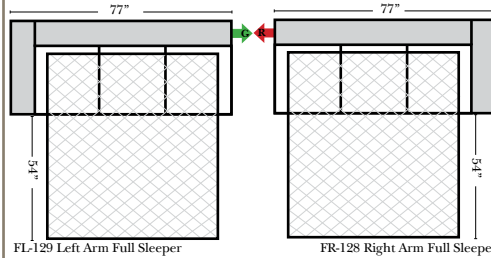

Sleepers

Put Green Arrows with Red Arrows to Create Sectional Groups
Put Blue Arrows with Yellow Arrows to Create Sectional Groups