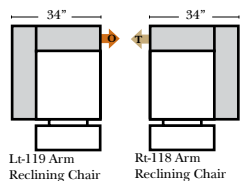

Chaise & Conversation Sectionals

Put Green Arrows with Red Arrows to Create Sectional Groups
Put Orange Arrows with Tan Arrows to Create Sectional Groups