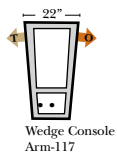

Chaise & Conversation Sectionals

Put Green Arrows with Red Arrows to Create Sectional Groups
Put Orange Arrows with Tan Arrows to Create Sectional Groups