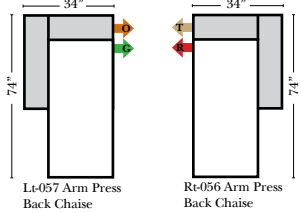

Chaise & Conversation Sectionals

Put Green Arrows with Red Arrows to Create Sectional Groups
Put Orange Arrows with Tan Arrows to Create Sectional Groups