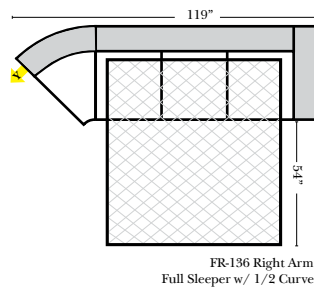

Sleepers

Put Green Arrows with Red Arrows to Create Sectional Groups
Put Blue Arrows with Yellow Arrows to Create Sectional Groups