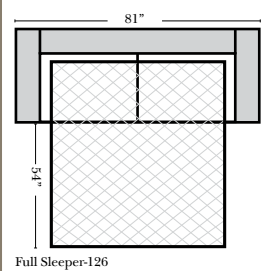

Suggested Configurations

The Suggested Configurations below are only a sample of what the imagination can create, please enjoy creating the configuration that fits your lifestyle, using the ideas below and from the items on the opposite page.

Bumper & Return Chaises
for this style
not available
at this time

Conversation Sectionals
for this style not available
at this time