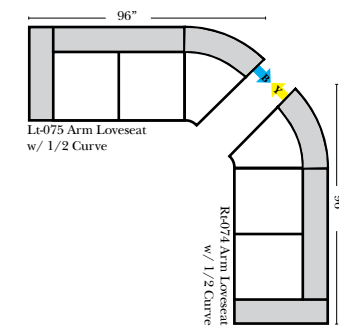

Fashion...Quality...Value...and Safety™

“...finding solutions for families, especially busy moms.”™

by **OMNIA** FURNITURE

www.omnialeather.com www.kathyireland.com

Cedar Heights

Americana

3/06/2010

Chaise & Conversation Sectionals

Put Green Arrows with Red Arrows to Create Sectional Groups

Put Orange Arrows with Tan Arrows to Create Sectional Groups

Sleepers

Put Green Arrows with Red Arrows to Create Sectional Groups

Put Blue Arrows with Yellow Arrows to Create Sectional Groups

Suggested Configurations

The Suggested Configurations below are only a sample of what the imagination can create, please enjoy creating the configuration that fits your lifestyle, using the ideas below and from the items on the opposite page.

Bumper & Return Chaises
for this style
not available
at this time

Conversation Sectionals
for this style not available
at this time

Sleepers (Cont.)