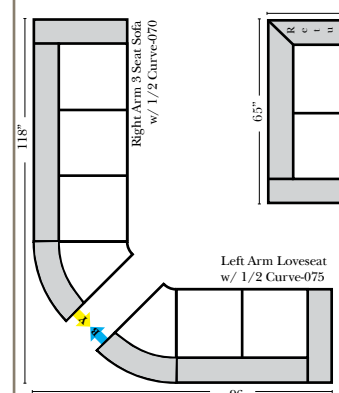

Fashion...Quality...Value...and Safety™

“...finding solutions for families, especially busy moms.”™

by **OMNIA** FURNITURE

www.omnialeather.com www.kathyireland.com

Cedar Heights

Americana

3/06/2010

Chaise & Conversation Sectionals

Put Green Arrows with Red Arrows to Create Sectional Groups

Put Orange Arrows with Tan Arrows to Create Sectional Groups

Sleepers

Put Green Arrows with Red Arrows to Create Sectional Groups

Put Blue Arrows with Yellow Arrows to Create Sectional Groups

Suggested Configurations

The Suggested Configurations below are only a sample of what the imagination can create, please enjoy creating the configuration that fits your lifestyle, using the ideas below and from the items on the opposite page.

Bumper & Return Chaises
for this style
not available
at this time

Conversation Sectionals
for this style not available
at this time

Sleepers (Cont.)