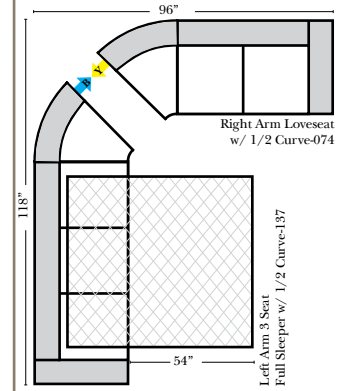

Fashion...Quality...Value...and Safety™

“...finding solutions for families, especially busy moms.”™

by **OMNIA** FURNITURE

www.omnialeather.com www.kathyireland.com

Cedar Heights

Americana

3/06/2010

Chaise & Conversation Sectionals

Put Green Arrows with Red Arrows to Create Sectional Groups

Put Orange Arrows with Tan Arrows to Create Sectional Groups

Sleepers

Put Green Arrows with Red Arrows to Create Sectional Groups

Put Blue Arrows with Yellow Arrows to Create Sectional Groups

Suggested Configurations

The Suggested Configurations below are only a sample of what the imagination can create, please enjoy creating the configuration that fits your lifestyle, using the ideas below and from the items on the opposite page.

Bumper & Return Chaises
for this style
not available
at this time

Conversation Sectionals
for this style not available
at this time

Sleepers (Cont.)