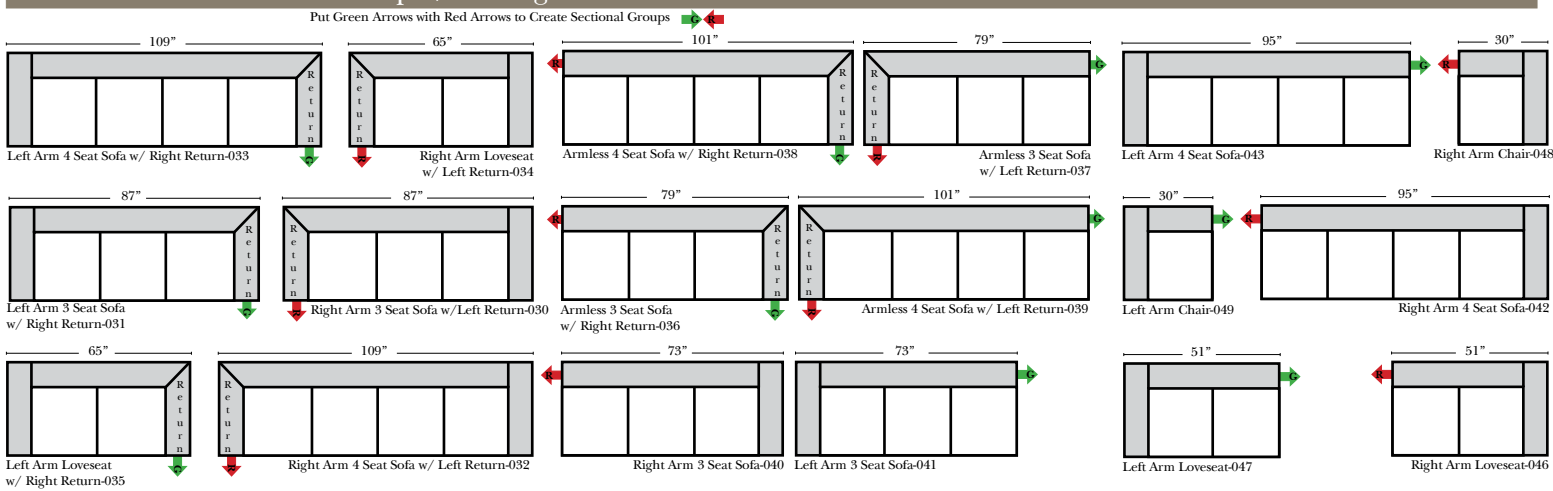

2 Piece Curve Sectional & Ottomans

- ### Features
- Standard:**
- Available in Full & Top Grain Leathers
 - Available in Luxury Fabrics
 - All Hardwood Frames
 - Legs are standard as Walnut color, available in Cherry, Espresso, Honey Oak, & Natural
- Options:**
- Down Seats & Backs (additional Charge)
 - No. 33 Firm Foam
- Sleeper Options: (All the below options are at additional charges)**
- Full Sleeper available w/Standard Mattress
 - Deluxe Innerspring Mattress: Full
 - Air Dream Coil Mattress: Full Only

L-Shape / 90 Degree Sectional (All 4 seat items ship as one piece if stationary, two pieces if motion installed)

Note:
 All Dimensions are approximate, if accuracy is crucial, please contact us for validation of the dimensions shown. However, a 1" to 2" variance can still apply due to foam and upholstery.