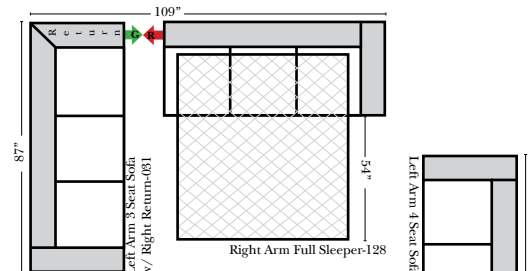

Fashion...Quality...Value...and Safety™

“...finding solutions for families, especially busy moms.”™

by **OMNIA** FURNITURE

www.omnialeather.com www.kathyireland.com

Cedar Heights

Americana

3/06/2010

Chaise & Conversation Sectionals

Put Green Arrows with Red Arrows to Create Sectional Groups

Put Orange Arrows with Tan Arrows to Create Sectional Groups

Sleepers

Put Green Arrows with Red Arrows to Create Sectional Groups

Put Blue Arrows with Yellow Arrows to Create Sectional Groups

Suggested Configurations

The Suggested Configurations below are only a sample of what the imagination can create, please enjoy creating the configuration that fits your lifestyle, using the ideas below and from the items on the opposite page.

Bumper & Return Chaises
for this style
not available
at this time

Conversation Sectionals
for this style not available
at this time

Sleepers (Cont.)