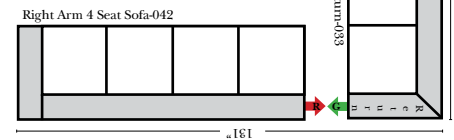

Suggested Configurations

The Suggested Configurations below are only a sample of what the imagination can create, please enjoy creating the configuration that fits your lifestyle, using the ideas below and from the items on the opposite page.

Bumper & Return Chaises
for this style
not available
at this time

Conversation Sectionals
for this style not available
at this time