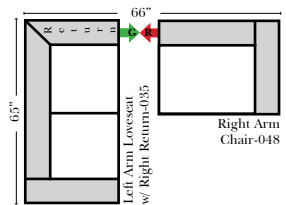

Suggested Configurations

The Suggested Configurations below are only a sample of what the imagination can create, please enjoy creating the configuration that fits your lifestyle, using the ideas below and from the items on the opposite page.

Bumper & Return Chaises
for this style
not available
at this time

Conversation Sectionals
for this style not available
at this time