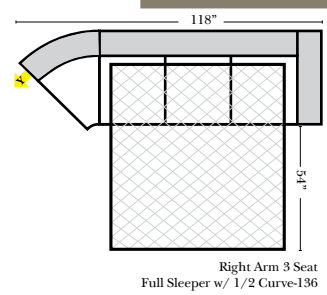

Suggested Configurations

The Suggested Configurations below are only a sample of what the imagination can create, please enjoy creating the configuration that fits your lifestyle, using the ideas below and from the items on the opposite page.

Bumper & Return Chaises
for this style
not available
at this time

Conversation Sectionals
for this style not available
at this time