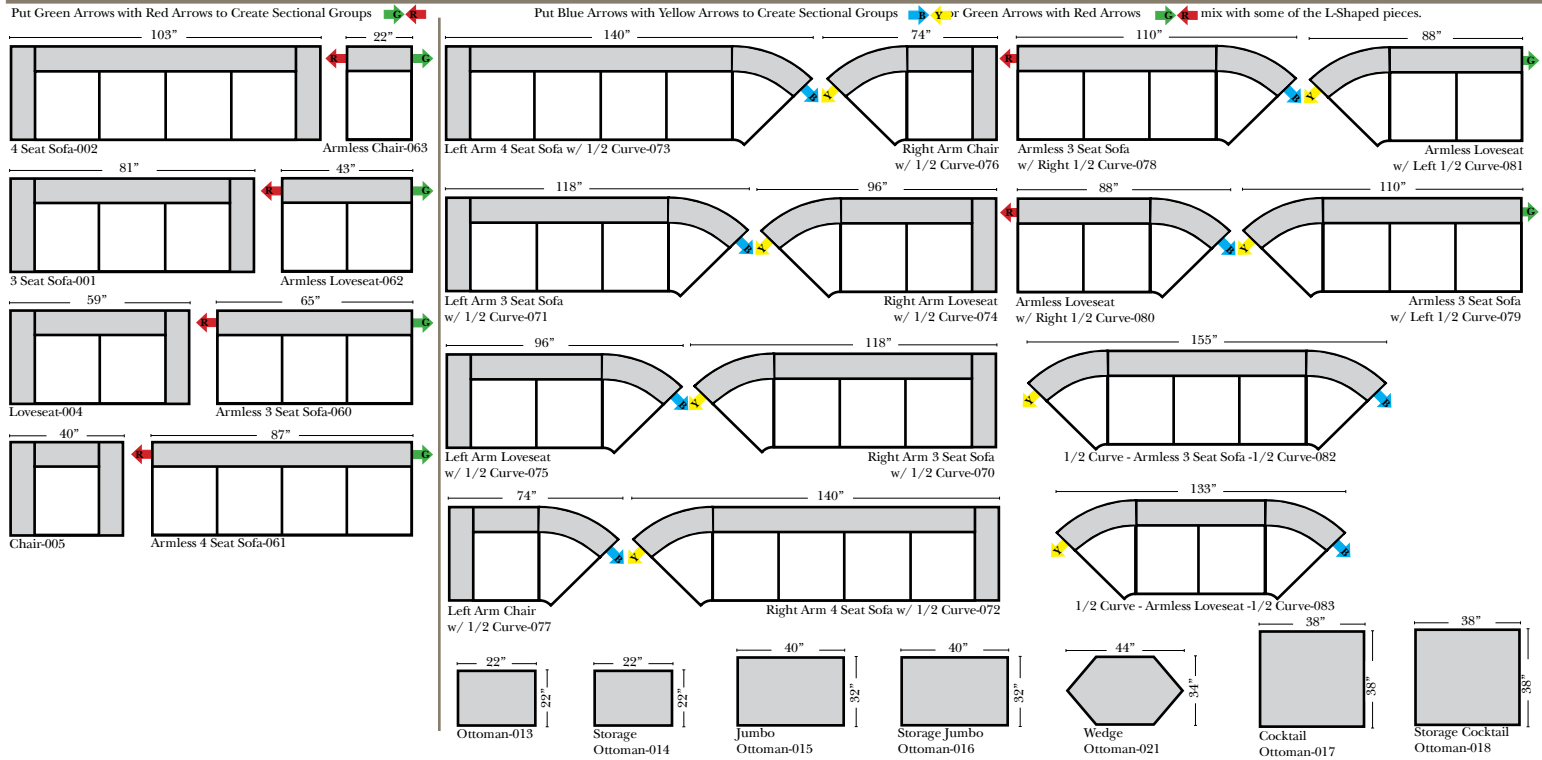

2 Piece Curve Sectional & Ottomans

- ### Features
- Standard:**
- Available in Full & Top Grain Leathers
 - Available in Luxury Fabrics
 - All Hardwood Frames
 - Legs are standard as Walnut color, available in Cherry, Espresso, Honey Oak, & Natural
- Options:**
- Down Seats & Backs (additional Charge)
 - No. 33 Firm Foam
- Sleeper Options: (All the below options are at additional charges)**
- Full Sleeper available w/Standard Mattress
 - Deluxe Innerspring Mattress: Full
 - Air Dream Coil Mattress: Full Only

L-Shape / 90 Degree Sectional (All 4 seat items ship as one piece if stationary, two pieces if motion installed)

Note:
 All Dimensions are approximate, if accuracy is crucial, please contact us for validation of the dimensions shown. However, a 1" to 2" variance can still apply due to foam and upholstery.

Put Green Arrows with Red Arrows to Create Sectional Groups

Put Orange Arrows with Tan Arrows to Create Sectional Groups

Sleepers

Put Green Arrows with Red Arrows to Create Sectional Groups

Put Blue Arrows with Yellow Arrows to Create Sectional Groups