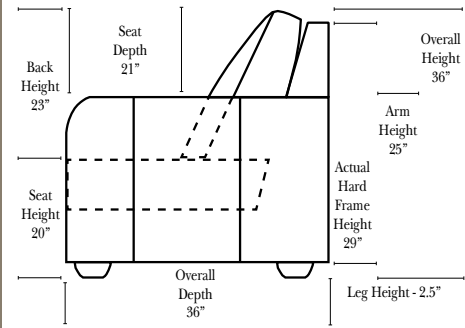

Fashion...Quality...Value...and Safety™

“...finding solutions for families, especially busy moms.”™

by OMNIA FURNITURE

www.omnialeather.com www.kathyireland.com

Cedar Heights

Americana

3/06/2010

Standard & Armless (All 4 seat items ship as one piece if stationary, two pieces if motion installed)

2 Piece Curve Sectional & Ottomans