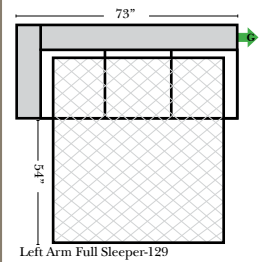

Suggested Configurations

The Suggested Configurations below are only a sample of what the imagination can create, please enjoy creating the configuration that fits your lifestyle, using the ideas below and from the items on the opposite page.

Bumper & Return Chaises
for this style
not available
at this time

Conversation Sectionals
for this style not available
at this time