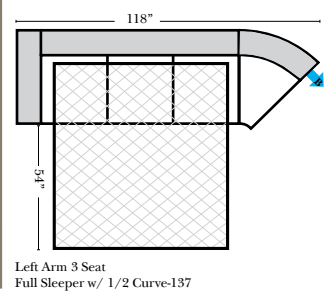

Suggested Configurations

The Suggested Configurations below are only a sample of what the imagination can create, please enjoy creating the configuration that fits your lifestyle, using the ideas below and from the items on the opposite page.

Bumper & Return Chaises
for this style
not available
at this time

Conversation Sectionals
for this style not available
at this time