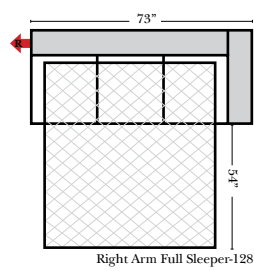

Suggested Configurations

The Suggested Configurations below are only a sample of what the imagination can create, please enjoy creating the configuration that fits your lifestyle, using the ideas below and from the items on the opposite page.

Bumper & Return Chaises
for this style
not available
at this time

Conversation Sectionals
for this style not available
at this time