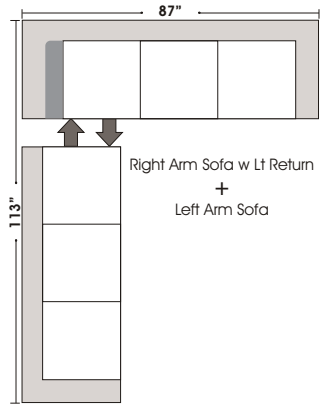

Suggested Configurations

by
OMNIA
FURNITURE