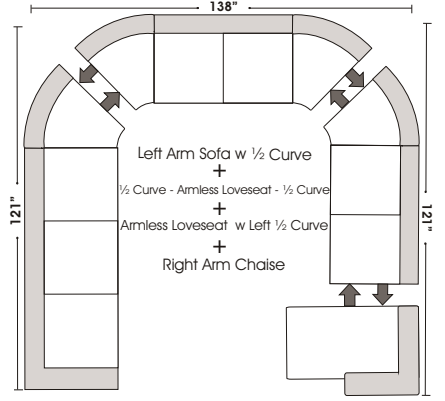

Suggested Configurations

by
OMNIA
FURNITURE