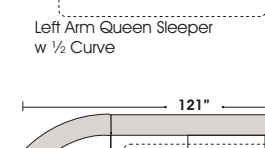

Suggested Configurations

by
OMNIA
FURNITURE