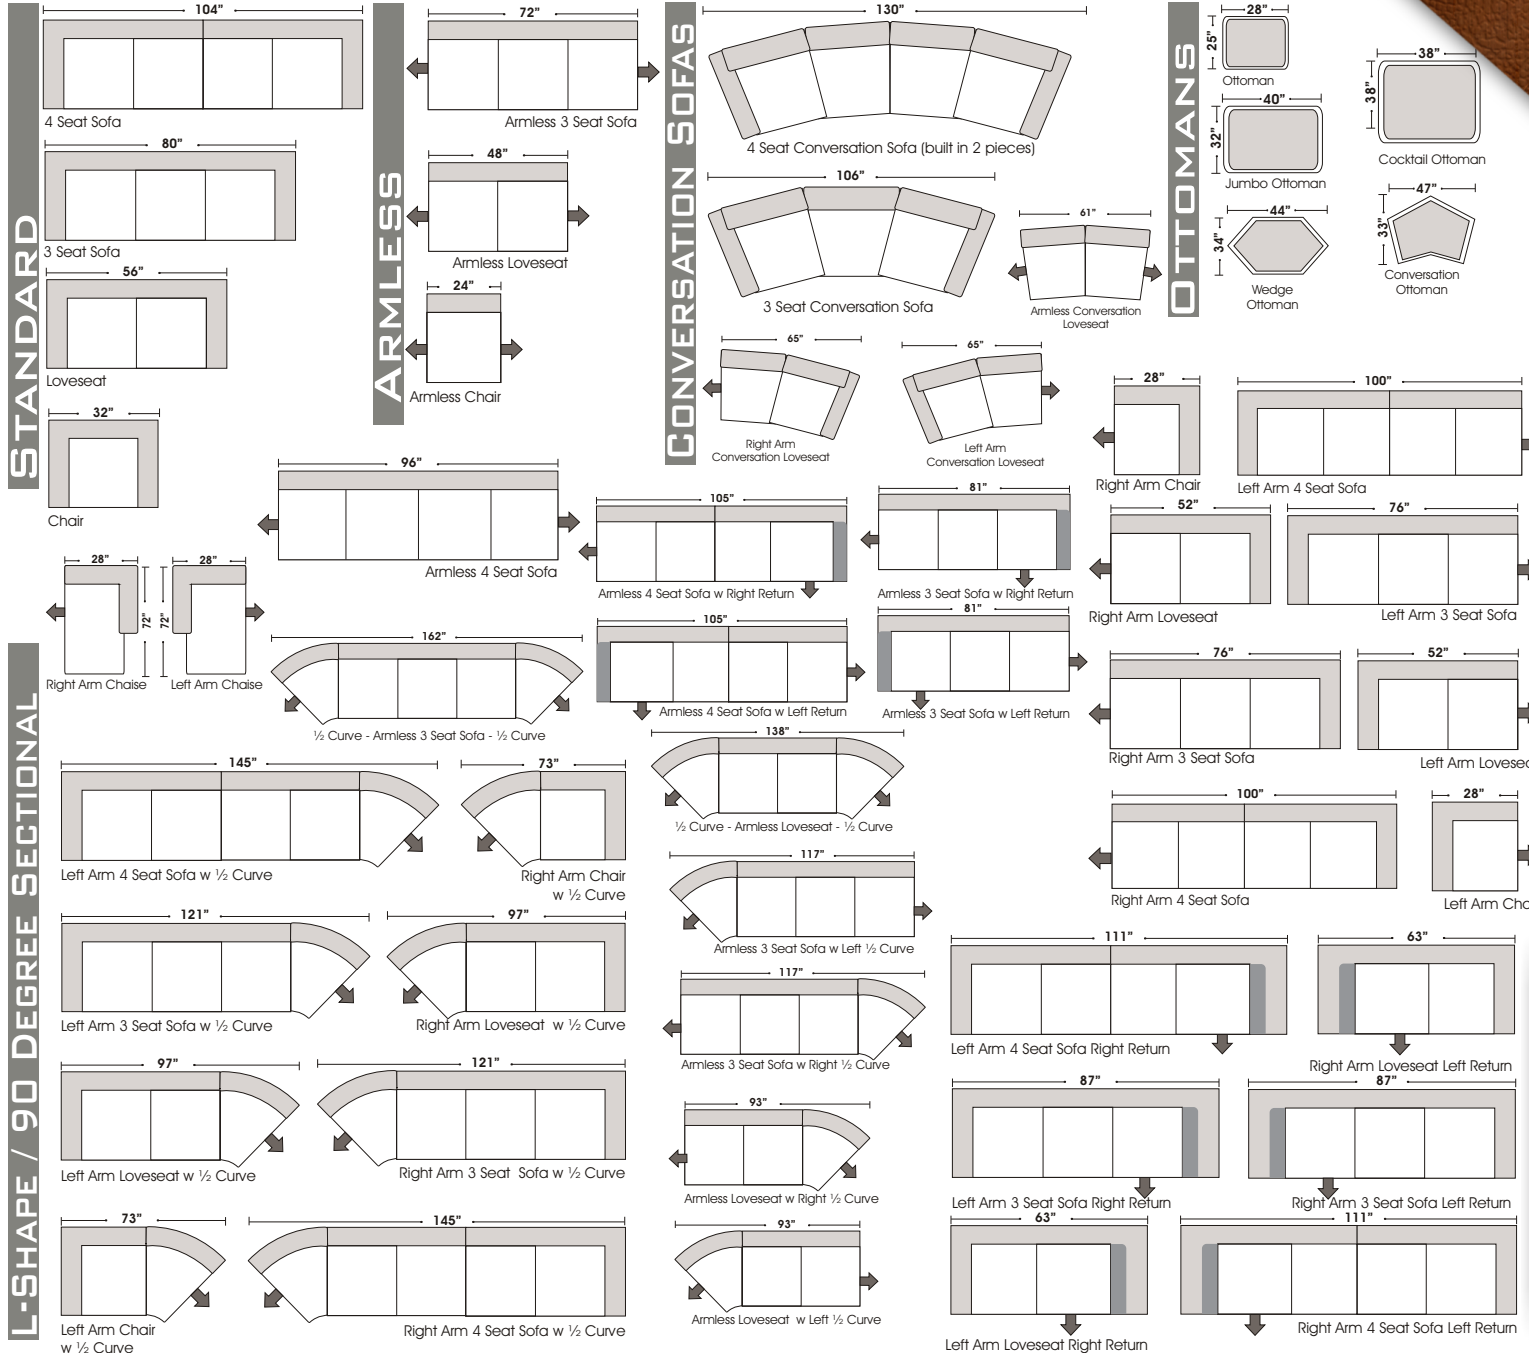

Chelsea Deco

"...finding solutions for families,
especially busy moms."™

www.omnialeather.com www.kathyireland.com

2180 Wible Rd
Bakersfield, CA 93304
661-833-8167

6801 White Lane - Unite B1
Bakersfield, CA 93309
661-836-0070

randleatherfurniture.com

Leather Furniture
Bakersfield, CA.

- Standard Options:**
- All Full or Queen Size
 - All hardwood frames
- Options:**
- Down Seats & Down Backs
 - No. 33 Firm Seating
- Sleeper Options:**
- Queen Sleeper Option Available w/ Standard Mattress (Additional Charges Apply)
 - Twin Sleeper Option Available w/ Standard Mattress (Additional Charges Apply)
 - Deluxe Innerspring Mattress: Queen / Full / King (Additional Charges Apply)
 - Air Dream Coil Mattress: Queen or Full Size Only (Additional Charges Apply)
 - Hideaway Air Mattress: Queen Size Only (Additional Charges Apply)

Note: All sizes are approximate.

"...finding solutions for families,
especially busy moms."™

www.omnialeather.com www.kathyireland.com

2180 Wible Rd
Bakersfield, CA 93304
661-833-8167

6801 White Lane - Unite B1
Bakersfield, CA 93309
661-836-0070

randleatherfurniture.com

Leather Furniture
Bakersfield, CA.

Suggested Configurations

by
OMNIA
FURNITURE

SLEEPERS