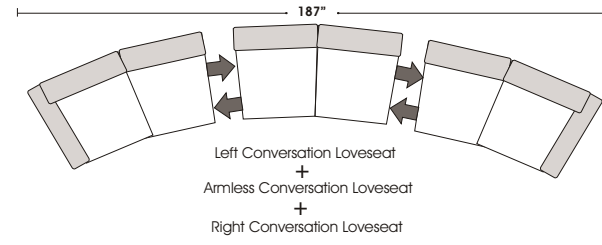

Suggested Configurations

by
OMNIA
FURNITURE