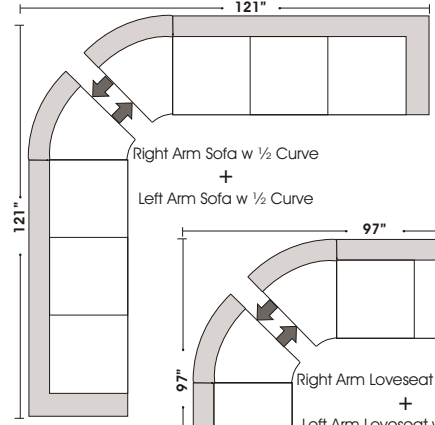

Suggested Configurations

by
OMNIA
FURNITURE