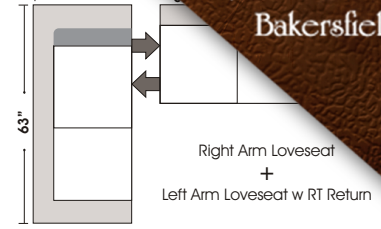

randleatherfurniture.com

Leather Furniture
Bakersfield, CA.

- Standard Options:**
- All Full or Queen Size
 - All hardwood frames
- Options:**
- Down Seats & Down Backs
 - No. 33 Firm Seating
- Sleeper Options:**
- Queen Sleeper Option Available w/ Standard Mattress (Additional Charges Apply)
 - Twin Sleeper Option Available w/ Standard Mattress (Additional Charges Apply)
 - Deluxe Innerspring Mattress: Queen / Full / King (Additional Charges Apply)
 - Air Dream Coil Mattress: Queen or Full Size Only (Additional Charges Apply)
 - Hideaway Air Mattress: Queen Size Only (Additional Charges Apply)

Note: All sizes are approximate.

"...finding solutions for families,
especially busy moms."™

www.omnialeather.com www.kathyireland.com

2180 Wible Rd
Bakersfield, CA 93304
661-833-8167

6801 White Lane - Unite B1
Bakersfield, CA 93309
661-836-0070

randleatherfurniture.com

Leather Furniture
Bakersfield, CA.

Suggested Configurations

by
OMNIA
FURNITURE

SLEEPERS