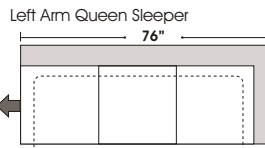

Suggested Configurations

by
OMNIA
FURNITURE