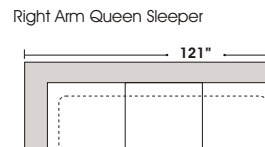

Suggested Configurations

by
OMNIA
FURNITURE