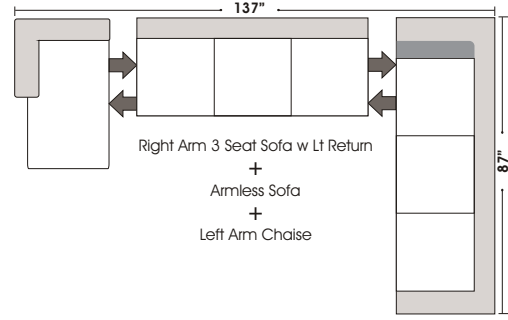

Suggested Configurations

by
OMNIA
FURNITURE