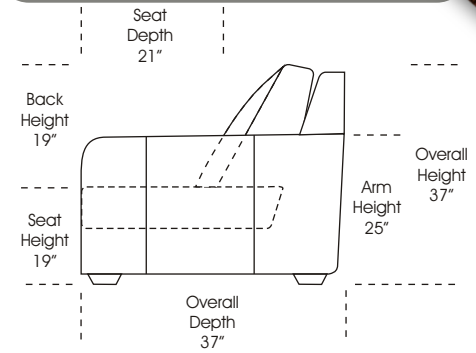

randleatherfurniture.com

Leather Furniture
Bakersfield, CA.

- Standard Options:**
- All Full or Queen Size
 - All hardwood frames
- Options:**
- Down Seats & Down Backs
 - No. 33 Firm Seating
- Sleeper Options:**
- Queen Sleeper Option Available w/ Standard Mattress (Additional Charges Apply)
 - Twin Sleeper Option Available w/ Standard Mattress (Additional Charges Apply)
 - Deluxe Innerspring Mattress: Queen / Full / King (Additional Charges Apply)
 - Air Dream Coil Mattress: Queen or Full Size Only (Additional Charges Apply)
 - Hideaway Air Mattress: Queen Size Only (Additional Charges Apply)