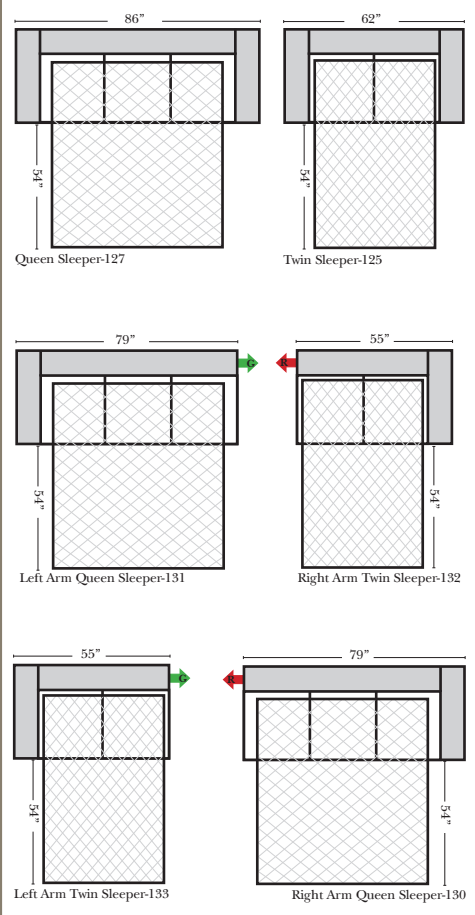

Sleepers

Put Green Arrows with Red Arrows to Create Sectional Groups
Put Blue Arrows with Yellow Arrows to Create Sectional Groups