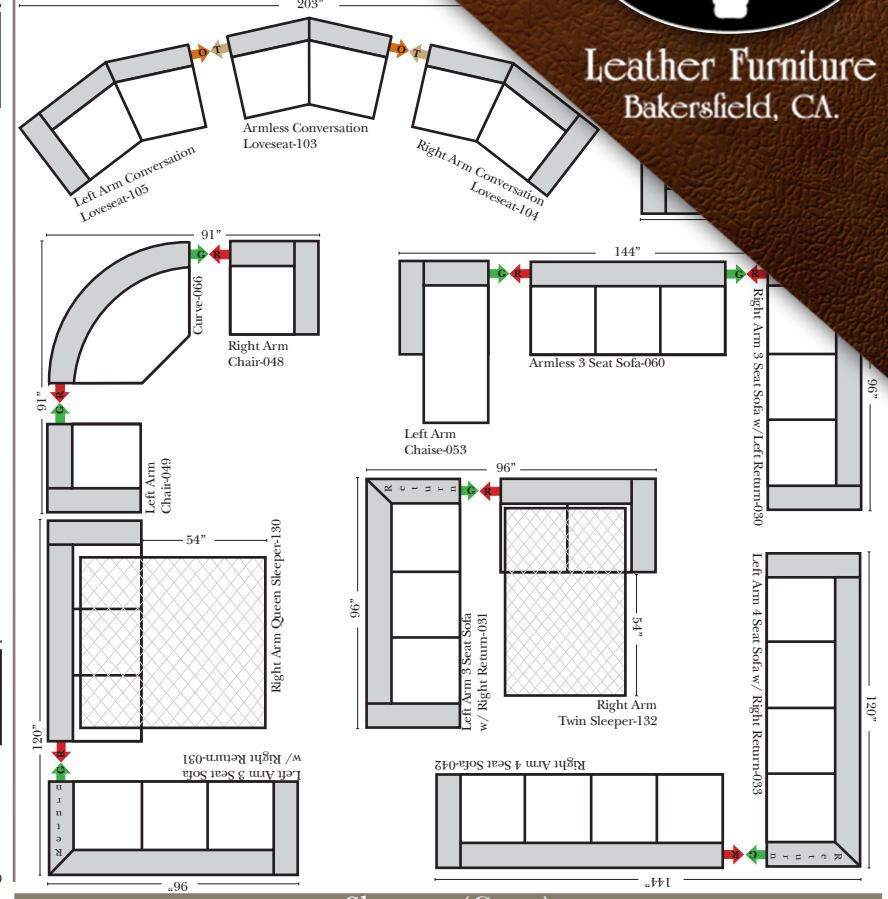

Suggested Configurations

The Suggested Configurations below are for informational purposes only. To create your own configuration, please enjoy creating the configurations and from the items on the opposite page.

Sleepers (Cont.)