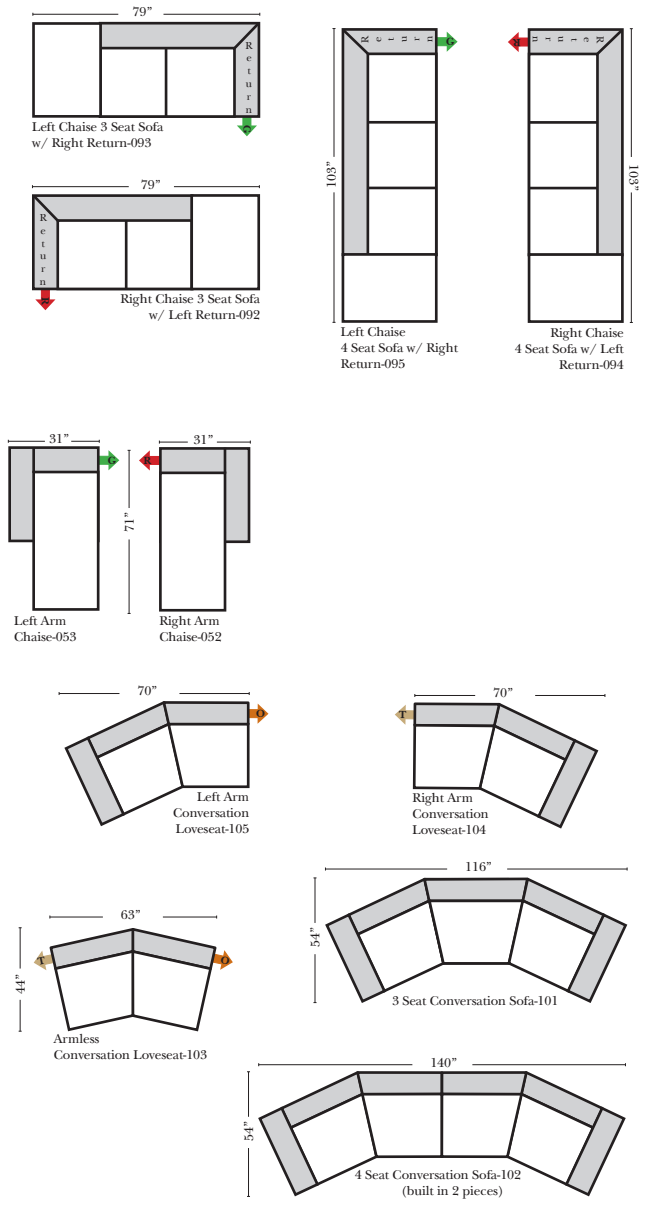

Fashion...Quality...Value...and Safety™

2180 Wible Rd
Bakersfield, CA 93304
661-833-8167

6801 White Lane - Unite B1
Bakersfield, CA 93309
661-836-0070

www.omnialeather.com www.kathyireland.com

randleatherfurniture.com

City Craft

Chaise & Conversation Sectionals

Put Green Arrows with Red Arrows to Create Sectional Groups
Put Orange Arrows with Tan Arrows to Create Sectional Groups