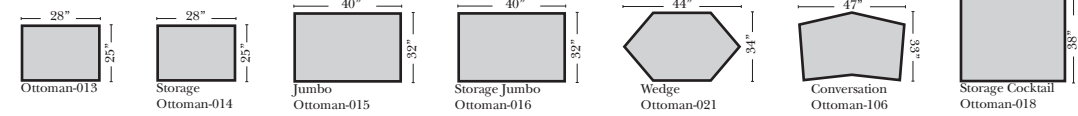

Fashion...Quality...Value...and Safety™

“...find

www.omnialeather.com www.kathyireland.com

City Craft

2180 Wible Rd
Bakersfield, CA 93304
661-833-8167

6801 White Lane - Unite B1
Bakersfield, CA 93309
661-836-0070

randleatherfurniture.com

Standard & Armless

(All 4 seat items ship as one piece if stationary, two pieces if motion installed)

2 Piece Curve Sectional & Ottomans

Put Blue Arrows with Yellow Arrows to Create Sectional Groups or Green Arrows with Red Arrows to mix with some of the L-Shaped pieces.

2 Piece Curve Sectionals
for this style not available
at this time

Leather Furniture
Bakersfield, CA.

Features

1. **Standard:**
2. Available in Full & Top Grain Leathers
   - Available in Luxury Fabrics
   - All Hardwood Frames

1. **Options:**
2. Down Seats & Down Backs (additional Charge)
   - No. 33 Firm Foam

1. **Sleeper Options:** (All the below options are at additional charges)
2. Queen Sleeper available w/Standard Mattress
   - Twin Sleeper available w/Standard Mattress
   - Deluxe Innerspring Mattress: Queen / Twin
   - Air Dream Coil Mattress: Queen Only
   - Hideaway Air Mattress: Queen Only

L-Shape / 90 Degree Sectional

(All 4 seat items ship as one piece if stationary, two pieces if motion installed)

Put Green Arrows with Red Arrows to Create Sectional Groups

Note:

All Dimensions are approximate, if accuracy is crucial, please contact us for validation of the dimensions shown. However, a 1" to 2" variance can still apply due to foam and upholstery.