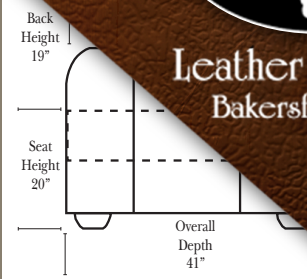

randleatherfurniture.com

Standard & Armless

(All 4 seat items ship as one piece if stationary, two pieces if motion installed)

2 Piece Curve Sectional & Ottomans

Put Blue Arrows with Yellow Arrows to Create Sectional Groups or Green Arrows with Red Arrows to mix with some of the L-Shaped pieces.

2 Piece Curve Sectionals
for this style not available
at this time

Leather Furniture
Bakersfield, CA.

Features

- Standard:**
- Available in Full & Top Grain Leathers
 - Available in Luxury Fabrics
 - All Hardwood Frames

- Options:**
- Down Seats & Down Backs (additional Charge)
 - No. 33 Firm Foam

- Sleeper Options:** (All the below options are at additional charges)
- Queen Sleeper available w/Standard Mattress
 - Twin Sleeper available w/Standard Mattress
 - Deluxe Innerspring Mattress: Queen / Twin
 - Air Dream Coil Mattress: Queen Only
 - Hideaway Air Mattress: Queen Only

L-Shape / 90 Degree Sectional

(All 4 seat items ship as one piece if stationary, two pieces if motion installed)

Put Green Arrows with Red Arrows to Create Sectional Groups

Note:

All Dimensions are approximate, if accuracy is crucial, please contact us for validation of the dimensions shown. However, a 1" to 2" variance can still apply due to foam and upholstery.