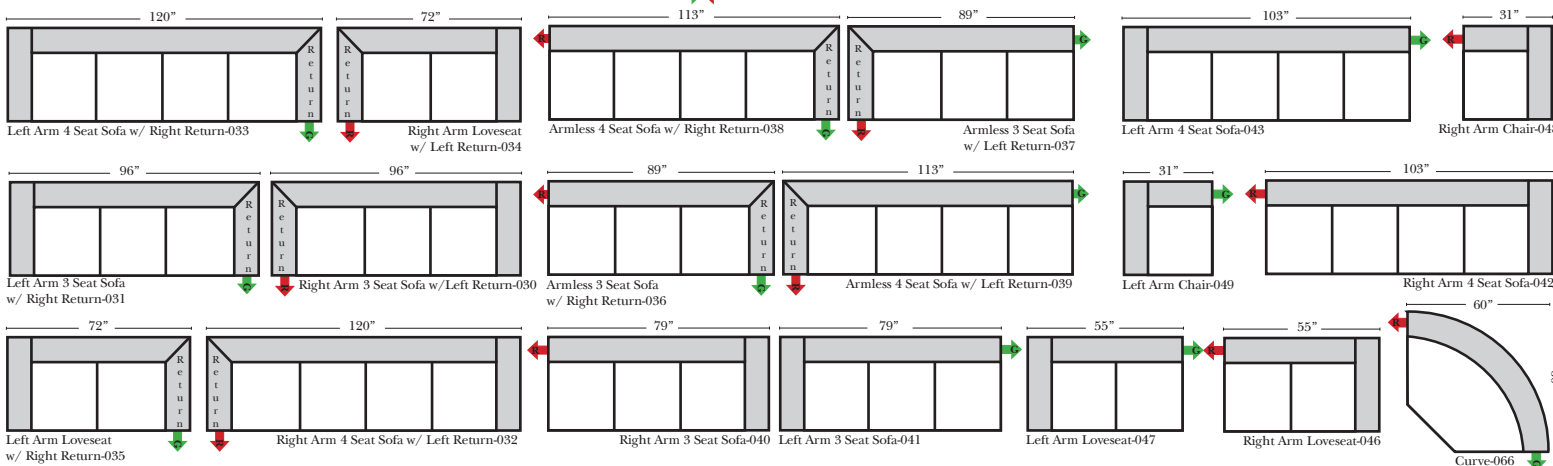

randleatherfurniture.com

Standard & Armless

(All 4 seat items ship as one piece if stationary, two pieces if motion installed)

2 Piece Curve Sectional & Ottomans

Put Blue Arrows with Yellow Arrows to Create Sectional Groups or Green Arrows with Red Arrows to mix with some of the L-Shaped pieces.

2 Piece Curve Sectionals
for this style not available
at this time

Leather Furniture
Bakersfield, CA.

Features

- Standard:**
- Available in Full & Top Grain Leathers
 - Available in Luxury Fabrics
 - All Hardwood Frames

- Options:**
- Down Seats & Down Backs (additional Charge)
 - No. 33 Firm Foam

- Sleeper Options:** (All the below options are at additional charges)
- Queen Sleeper available w/Standard Mattress
 - Twin Sleeper available w/Standard Mattress
 - Deluxe Innerspring Mattress: Queen / Twin
 - Air Dream Coil Mattress: Queen Only
 - Hideaway Air Mattress: Queen Only

L-Shape / 90 Degree Sectional

(All 4 seat items ship as one piece if stationary, two pieces if motion installed)

Put Green Arrows with Red Arrows to Create Sectional Groups

Note:

All Dimensions are approximate, if accuracy is crucial, please contact us for validation of the dimensions shown. However, a 1" to 2" variance can still apply due to foam and upholstery.