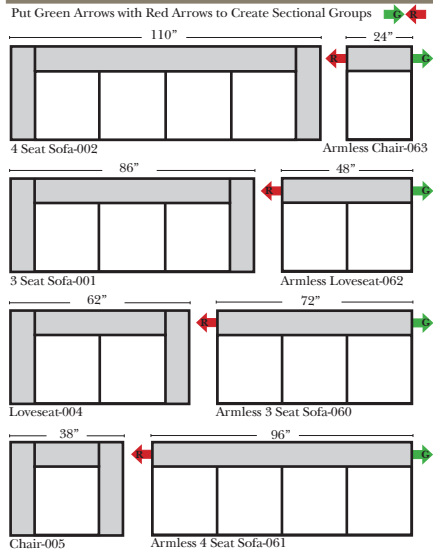

randleatherfurniture.com

Standard & Armless

(All 4 seat items ship as one piece if stationary, two pieces if motion installed)

2 Piece Curve Sectional & Ottomans

Put Blue Arrows with Yellow Arrows to Create Sectional Groups or Green Arrows with Red Arrows to mix with some of the L-Shaped pieces.

L-Shape / 90 Degree Sectional

(All 4 seat items ship as one piece if stationary, two pieces if motion installed)

Put Green Arrows with Red Arrows to Create Sectional Groups

Note:

All Dimensions are approximate, if accuracy is crucial, please contact us for validation of the dimensions shown. However, a 1" to 2" variance can still apply due to foam and upholstery.