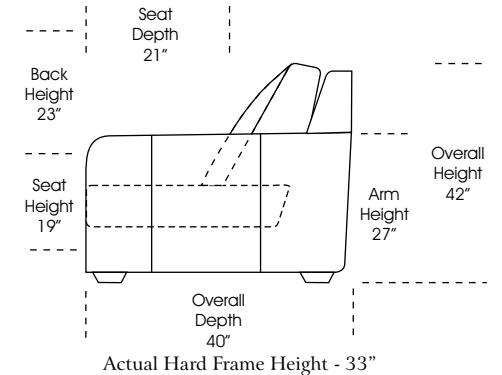

Options:

- Motorized Recliner Unit (Additional Charges Apply)
- Center Seat Recliner (Additional Charges Apply)

Special orders shipped
within 4-6 weeks