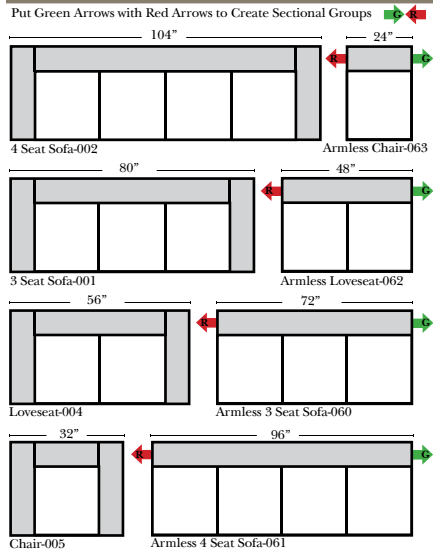

Fifth Avenue

Leather Furniture
Bakersfield, CA.

Standard & Armless

(All 4 seat items ship as one piece if stationary, two pieces if motion installed)

Back Height 19"
Seat Height 19"
Overall Depth 37"

Features

L-Shape / 90 Degree Sectional

(All 4 seat items ship as one piece if stationary, two pieces if motion installed)

Note:

All Dimensions are approximate, if accuracy is crucial, please contact us for validation of the dimensions shown. However, a 1" to 2" variance can still apply due to foam and upholstery.