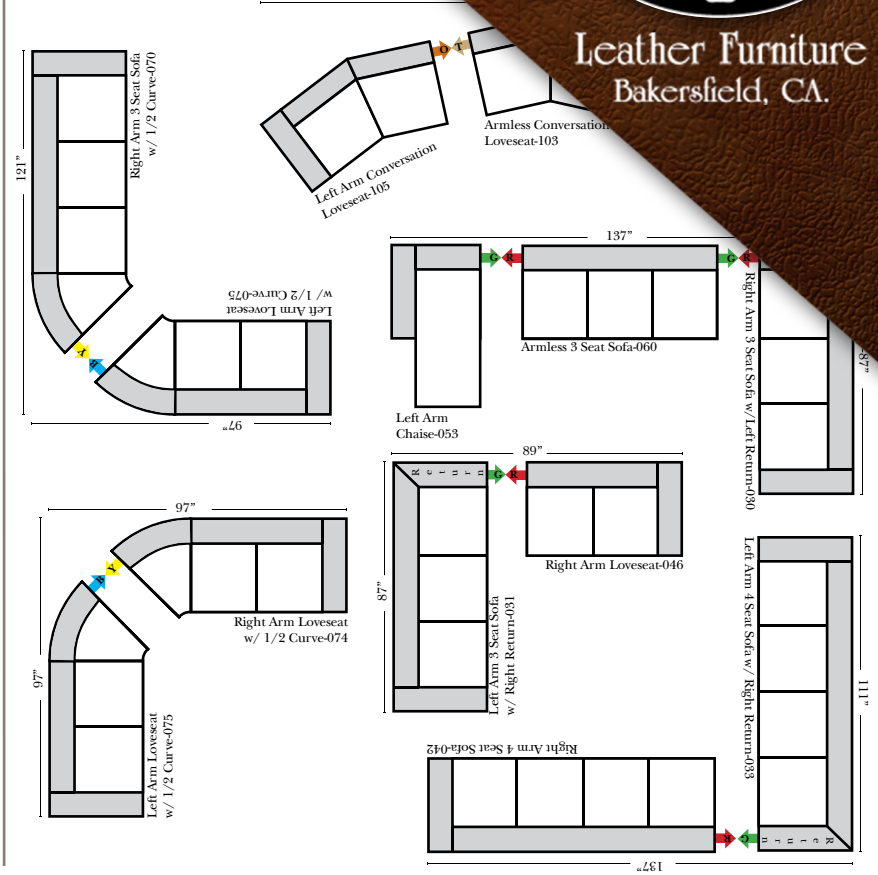

Suggested

The Suggested Configurations below are suggestions only. To create your own configuration, please enjoy creating the configurations and from the items on the opposite page.

Sleepers (Cont.)