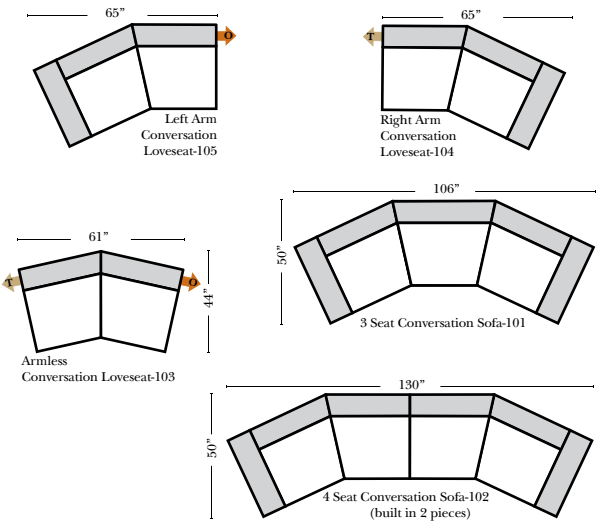

Fifth Avenue

Chaise & Conversation Sectionals

Put Green Arrows with Red Arrows to Create Sectional Groups
Put Orange Arrows with Tan Arrows to Create Sectional Groups