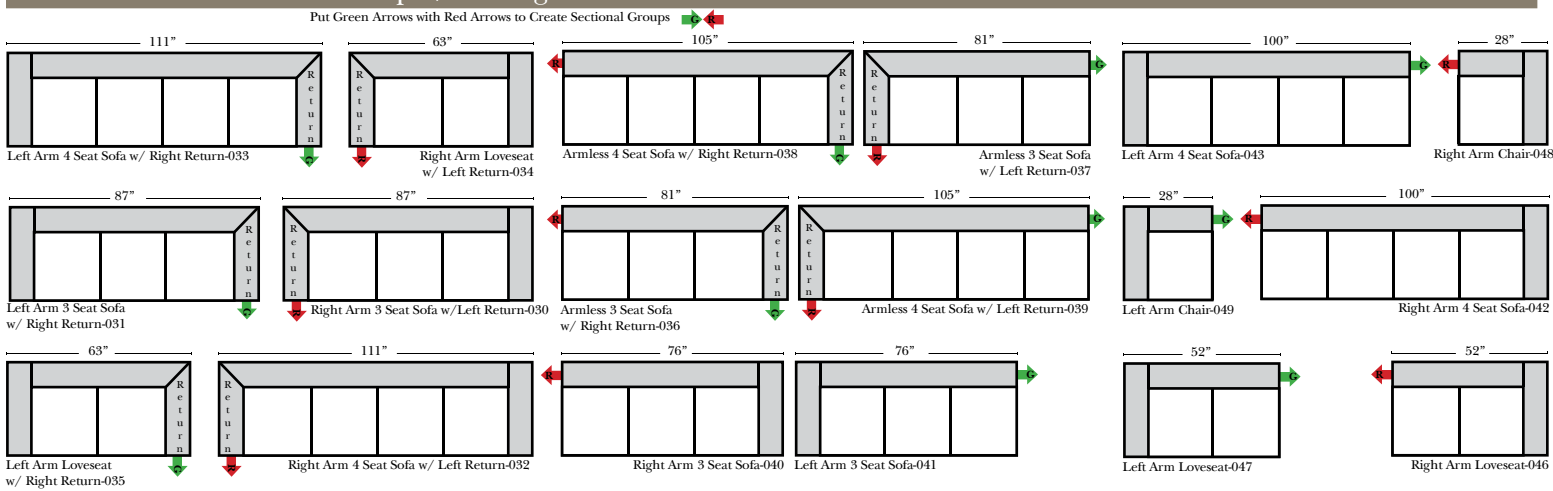

Fifth Avenue

Leather Furniture
Bakersfield, CA.

Standard & Armless

(All 4 seat items ship as one piece if stationary, two pieces if motion installed)

Back Height 19"
Seat Height 19"
Overall Depth 37"

Features

- Standard:**
- Available in Full & Top Grain Leathers
 - Available in Luxury Fabrics
 - All Hardwood Frames

- Options:**
- Down Seats & Backs (additional Charge)
 - No. 33 Firm Foam

Sleeper Options:
(No Sleepers available on this style)

L-Shape / 90 Degree Sectional

(All 4 seat items ship as one piece if stationary, two pieces if motion installed)

Note:

All Dimensions are approximate, if accuracy is crucial, please contact us for validation of the dimensions shown. However, a 1" to 2" variance can still apply due to foam and upholstery.