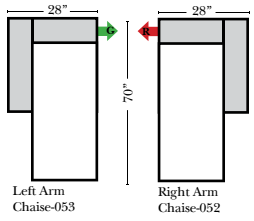

Fifth Avenue

Chaise & Conversation Sectionals

Put Green Arrows with Red Arrows to Create Sectional Groups
Put Orange Arrows with Tan Arrows to Create Sectional Groups