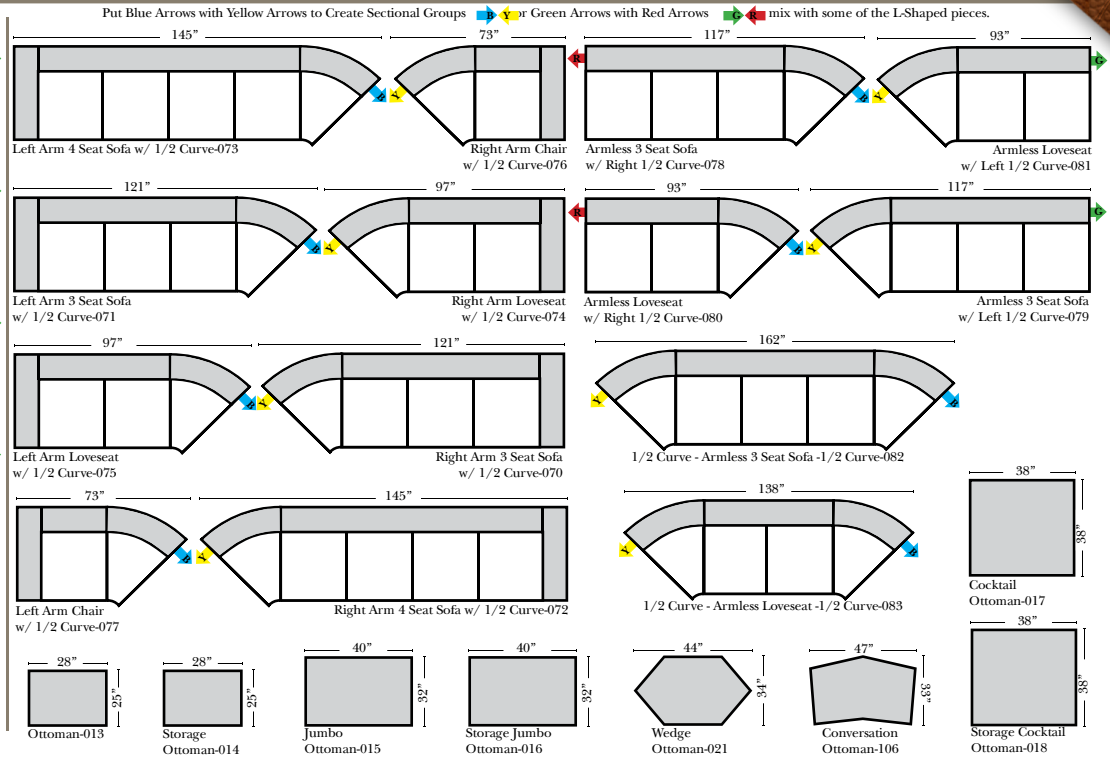

Fifth Avenue

Leather Furniture
Bakersfield, CA.

Standard & Armless

(All 4 seat items ship as one piece if stationary, two pieces if motion installed)

Back Height 19"
Seat Height 19"
Overall Depth 37"

Features

- Standard:**
- Available in Full & Top Grain Leathers
 - Available in Luxury Fabrics
 - All Hardwood Frames

- Options:**
- Down Seats & Backs (additional Charge)
 - No. 33 Firm Foam

Sleeper Options:
(No Sleepers available on this style)

L-Shape / 90 Degree Sectional

(All 4 seat items ship as one piece if stationary, two pieces if motion installed)

Note:

All Dimensions are approximate, if accuracy is crucial, please contact us for validation of the dimensions shown. However, a 1" to 2" variance can still apply due to foam and upholstery.