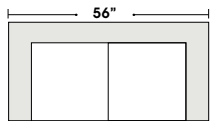

STANDARD

3 Seat Sofa

Loveseat

Chair

OTTOMAN

Ottoman

Actual Hard Frame Height 26"