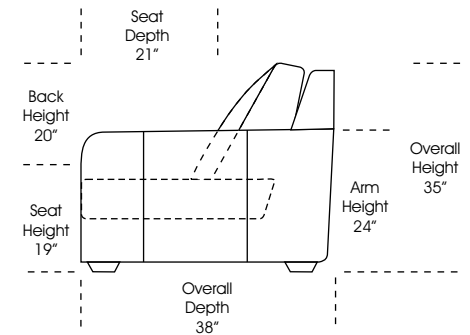

STANDARD

3 Seat Sofa

Loveseat

Chair

OTTOMAN

Ottoman

Actual Hard Frame Height 26"