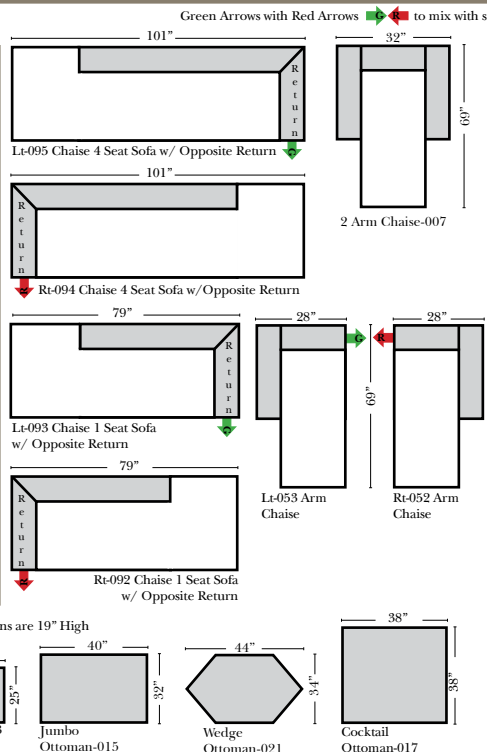

Hartford

Standard, Armless & Ottomans

Chaise & Return Chaise

Suggested Configurations

Leather Furniture
Bakersfield, CA.

Features

- Standard:**
- Available in Full & Top Grain Leathers
 - Available in Luxury Fabrics
 - All Hardwood Frames
- Options:**
- Down Seats & Down Backs (additional Charge)
 - No. 33 Firm Foam
- Sleeper Options:** (No Sleepers are available for this style)

L-Shape / 90 Degree Sectional

(All 4 seat items ship as one piece if stationary, two pieces if motion installed)

Note:

All Dimensions are approximate, if accuracy is crucial, please contact us for validation of the dimensions shown. However, a 1" to 2" variance can still apply due to foam and upholstery.