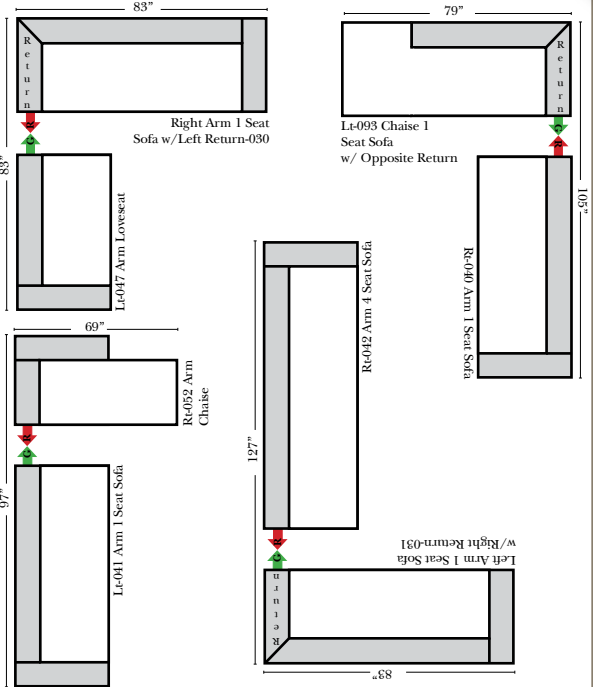

Hartford

Standard, Armless & Ottomans

Chaise & Return Chaise

Suggested Configurations

Leather Furniture
Bakersfield, CA.

Features

- Standard:**
- Available in Full & Top Grain Leathers
 - Available in Luxury Fabrics
 - All Hardwood Frames
- Options:**
- Down Seats & Down Backs (additional Charge)
 - No. 33 Firm Foam
- Sleeper Options:** (No Sleepers are available for this style)

L-Shape / 90 Degree Sectional

(All 4 seat items ship as one piece if stationary, two pieces if motion installed)

Note:

All Dimensions are approximate, if accuracy is crucial, please contact us for validation of the dimensions shown. However, a 1" to 2" variance can still apply due to foam and upholstery.