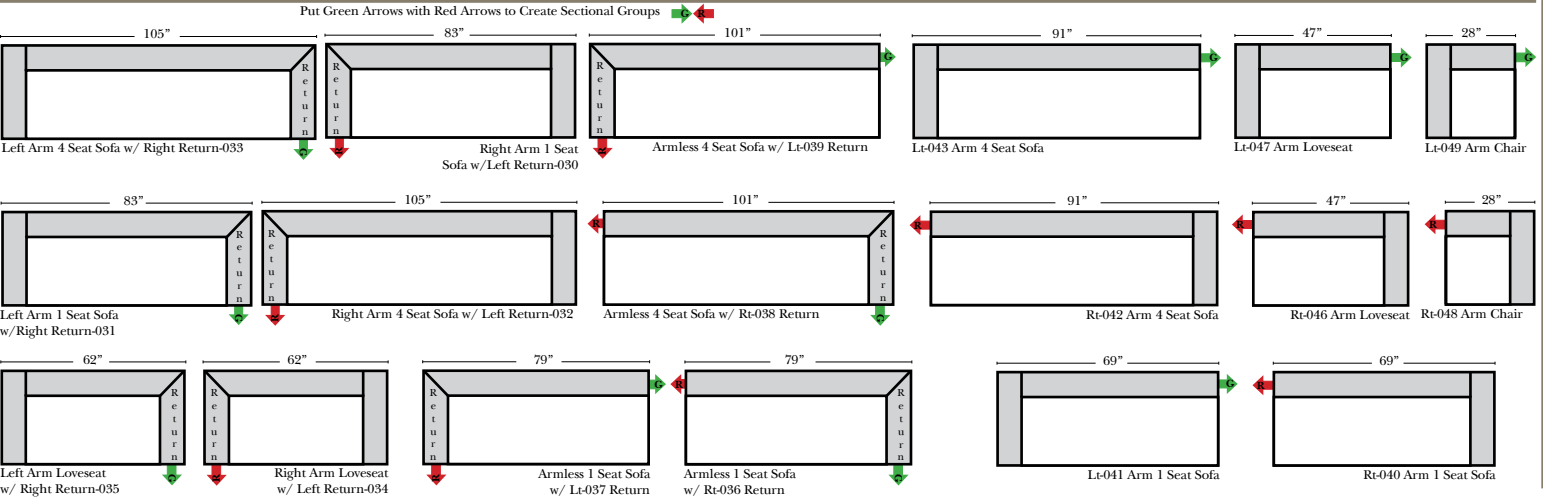

Hartford

Standard, Armless & Ottomans

Chaise & Return Chaise

Suggested Configurations

Leather Furniture
Bakersfield, CA.

Features

- Standard:**
- Available in Full & Top Grain Leathers
 - Available in Luxury Fabrics
 - All Hardwood Frames
- Options:**
- Down Seats & Down Backs (additional Charge)
 - No. 33 Firm Foam
- Sleeper Options:** (No Sleepers are available for this style)

L-Shape / 90 Degree Sectional

(All 4 seat items ship as one piece if stationary, two pieces if motion installed)

Note:

All Dimensions are approximate, if accuracy is crucial, please contact us for validation of the dimensions shown. However, a 1" to 2" variance can still apply due to foam and upholstery.