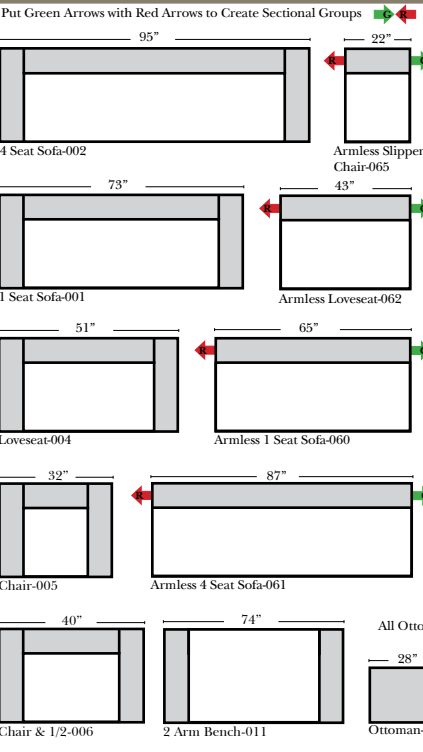

Hartford

Standard, Armless & Ottomans

Chaise & Return Chaise

Suggested Configurations

Leather Furniture
Bakersfield, CA.

Features

- Standard:**
- Available in Full & Top Grain Leathers
 - Available in Luxury Fabrics
 - All Hardwood Frames
- Options:**
- Down Seats & Down Backs (additional Charge)
 - No. 33 Firm Foam
- Sleeper Options:** (No Sleepers are available for this style)

L-Shape / 90 Degree Sectional

(All 4 seat items ship as one piece if stationary, two pieces if motion installed)

Note:

All Dimensions are approximate, if accuracy is crucial, please contact us for validation of the dimensions shown. However, a 1" to 2" variance can still apply due to foam and upholstery.