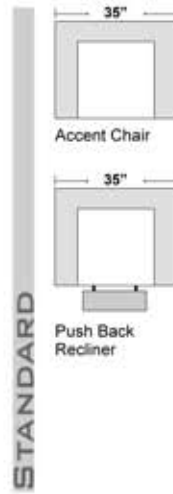

Features

Standard:

- All Full or Top-Grain Leather
- All hardwood frames

Options:

- Down Seats (Additional Charges Apply)
- No. 33 Firm Seating
- Motorized Recliner Unit (Additional Charges Apply)

* Special Orders shipped within 4-6 weeks