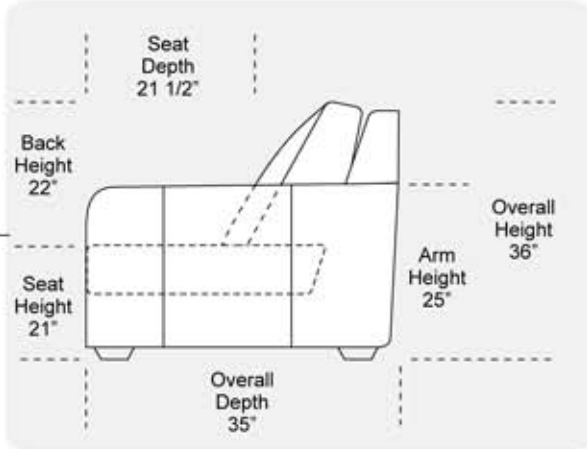

Features

Standard:

- All Full or Top-Grain Leather
- All hardwood frames

Options:

- Down Seats (Additional Charges Apply)
- No. 33 Firm Seating
- Motorized Recliner Unit (Additional Charges Apply)

* Special Orders shipped within 4-6 weeks