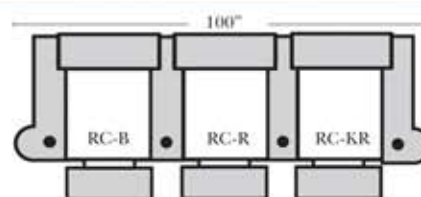

Impala

Standard

Push Back Recliner-152

Left Arm Right Straight Arm Center Recliner-151

Armless Recliner-153

Left Arm Right Wedge Arm Center Recliner-159

Left Arm End Recliner-155

Left Straight Arm Center Recliner-157

Right Straight Arm Center Recliner-156

Right Arm End Recliner-154

Right Wedge Arm Center Recliner-158

Suggested Configurations

Leather Furniture
Bakersfield, CA.

Standard:

- Available in Full & Top Grain Leathers
- All Hardwood Frames
- Legs are standard as Walnut color, available in Cherry, Chocolate, Espresso, & Honey Oak
- Standard Cup Holders in Silver Finish - Optional colors are Black and Hammered Antique
- Nail Heads - Front Arm Panels

Options:

- No. 33 Firm Foam (N/C Option)
- Down Seats (Additional Charge)
- Wood Table W/Swivel: Standard finish - Espresso Optional finish - Honey Oak (Additional Charge)
- Motorized Recliner Mechanism (Additional Charge)

Sleeper Options: (No Sleepers available on this style)

Note:

All Dimensions are approximate, if accuracy is crucial, please contact us for validation of the dimensions shown. However, a 1" to 2" variance can still apply due to foam and upholstery.