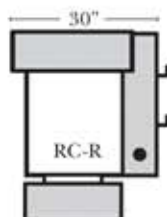

Impala

Standard

Push Back Recliner-152

Left Arm Right Straight Arm Center Recliner-151

Armless Recliner-153

Left Arm Right Wedge Arm Center Recliner-159

Left Arm End Recliner-155

Left Straight Arm Center Recliner-157

Right Straight Arm Center Recliner-156

Right Arm End Recliner-154

Right Wedge Arm Center Recliner-158

Suggested Configurations

Leather Furniture
Bakersfield, CA.

Standard:

- Available in Full & Top Grain Leathers
- All Hardwood Frames
- Legs are standard as Walnut color, available in Cherry, Chocolate, Espresso, & Honey Oak
- Standard Cup Holders in Silver Finish - Optional colors are Black and Hammered Antique
- Nail Heads - Front Arm Panels