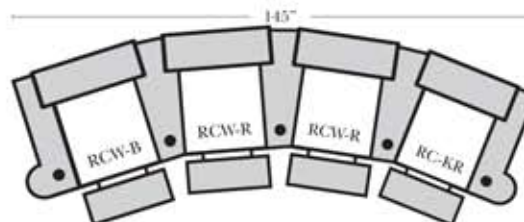

Impala

Standard

Push Back Recliner-152

Left Arm Right Straight Arm Center Recliner-151

Armless Recliner-153

Left Arm Right Wedge Arm Center Recliner-159

Left Arm End Recliner-155

Left Straight Arm Center Recliner-157

Right Straight Arm Center Recliner-156

Right Arm End Recliner-154

Right Wedge Arm Center Recliner-158

Suggested Configurations

Leather Furniture
Bakersfield, CA.

Standard:

- Available in Full & Top Grain Leathers
- All Hardwood Frames
- Legs are standard as Walnut color, available in Cherry, Chocolate, Espresso, & Honey Oak
- Standard Cup Holders in Silver Finish - Optional colors are Black and Hammered Antique
- Nail Heads - Front Arm Panels

Options:

- No. 33 Firm Foam (N/C Option)
- Down Seats (Additional Charge)
- Wood Table W/Swivel: Standard finish - Espresso Optional finish - Honey Oak (Additional Charge)
- Motorized Recliner Mechanism (Additional Charge)

Sleeper Options: (No Sleepers available on this style)

Note:

All Dimensions are approximate, if accuracy is crucial, please contact us for validation of the dimensions shown. However, a 1" to 2" variance can still apply due to foam and upholstery.