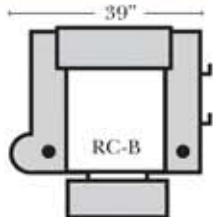

Impala

Standard

Push Back Recliner-152

Left Arm Right Straight Arm Center Recliner-151

Armless Recliner-153

Left Arm Right Wedge Arm Center Recliner-159

Left Arm End Recliner-155

Left Straight Arm Center Recliner-157

Right Straight Arm Center Recliner-156

Right Arm End Recliner-154

Right Wedge Arm Center Recliner-158

Suggested Configurations

Leather Furniture
Bakersfield, CA.

Standard:

- Available in Full & Top Grain Leathers
- All Hardwood Frames
- Legs are standard as Walnut color, available in Cherry, Chocolate, Espresso, & Honey Oak
- Standard Cup Holders in Silver Finish - Optional colors are Black and Hammered Antique
- Nail Heads - Front Arm Panels

Sleeper Options: (No Sleepers available on this style)

Note:

All Dimensions are approximate, if accuracy is crucial, please contact us for validation of the dimensions shown. However, a 1" to 2" variance can still apply due to foam and upholstery.