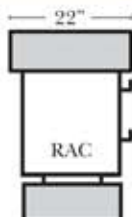

Impala

Standard

Push Back Recliner-152

Left Arm Right Straight Arm Center Recliner-151

Armless Recliner-153

Left Arm Right Wedge Arm Center Recliner-159

Left Arm End Recliner-155

Left Straight Arm Center Recliner-157

Right Straight Arm Center Recliner-156

Right Arm End Recliner-154

Right Wedge Arm Center Recliner-158

Suggested Configurations

Leather Furniture
Bakersfield, CA.

Standard:

- Available in Full & Top Grain Leathers
- All Hardwood Frames
- Legs are standard as Walnut color, available in Cherry, Chocolate, Espresso, & Honey Oak
- Standard Cup Holders in Silver Finish - Optional colors are Black and Hammered Antique
- Nail Heads - Front Arm Panels