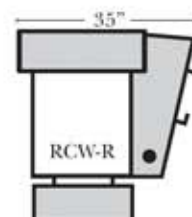

Impala

Standard

Push Back Recliner-152

Left Arm Right Straight Arm Center Recliner-151

Armless Recliner-153

Left Arm Right Wedge Arm Center Recliner-159

Left Arm End Recliner-155

Left Straight Arm Center Recliner-157

Right Straight Arm Center Recliner-156

Right Arm End Recliner-154

Right Wedge Arm Center Recliner-158

Suggested Configurations

Leather Furniture
Bakersfield, CA.

Standard:

- Available in Full & Top Grain Leathers
- All Hardwood Frames
- Legs are standard as Walnut color, available in Cherry, Chocolate, Espresso, & Honey Oak
- Standard Cup Holders in Silver Finish - Optional colors are Black and Hammered Antique
- Nail Heads - Front Arm Panels