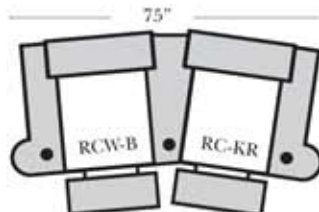

Impala

Standard

Push Back Recliner-152

Left Arm Right Straight Arm Center Recliner-151

Armless Recliner-153

Left Arm Right Wedge Arm Center Recliner-159

Left Arm End Recliner-155

Left Straight Arm Center Recliner-157

Right Straight Arm Center Recliner-156

Right Arm End Recliner-154

Right Wedge Arm Center Recliner-158

Suggested Configurations

Leather Furniture
Bakersfield, CA.

Standard:

- Available in Full & Top Grain Leathers
- All Hardwood Frames
- Legs are standard as Walnut color, available in Cherry, Chocolate, Espresso, & Honey Oak
- Standard Cup Holders in Silver Finish - Optional colors are Black and Hammered Antique
- Nail Heads - Front Arm Panels

Options:

- No. 33 Firm Foam (N/C Option)
- Down Seats (Additional Charge)
- Wood Table W/Swivel: Standard finish - Espresso Optional finish - Honey Oak (Additional Charge)
- Motorized Recliner Mechanism (Additional Charge)

Sleeper Options: (No Sleepers available on this style)

Note:

All Dimensions are approximate, if accuracy is crucial, please contact us for validation of the dimensions shown. However, a 1" to 2" variance can still apply due to foam and upholstery.