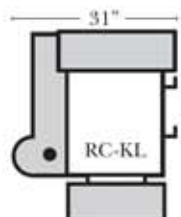

Impala

Standard

Push Back Recliner-152

Left Arm Right Straight Arm Center Recliner-151

Armless Recliner-153

Left Arm Right Wedge Arm Center Recliner-159

Left Arm End Recliner-155

Left Straight Arm Center Recliner-157

Right Straight Arm Center Recliner-156

Right Arm End Recliner-154

Right Wedge Arm Center Recliner-158

Suggested Configurations

Leather Furniture
Bakersfield, CA.

Standard:

- Available in Full & Top Grain Leathers
- All Hardwood Frames
- Legs are standard as Walnut color, available in Cherry, Chocolate, Espresso, & Honey Oak
- Standard Cup Holders in Silver Finish - Optional colors are Black and Hammered Antique
- Nail Heads - Front Arm Panels