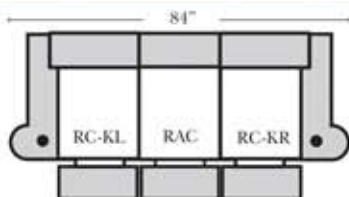

Impala

Standard

Push Back Recliner-152

Left Arm Right Straight Arm Center Recliner-151

Armless Recliner-153

Left Arm Right Wedge Arm Center Recliner-159

Left Arm End Recliner-155

Left Straight Arm Center Recliner-157

Right Straight Arm Center Recliner-156

Right Arm End Recliner-154

Right Wedge Arm Center Recliner-158

Suggested Configurations

Leather Furniture
Bakersfield, CA.

Standard:

- Available in Full & Top Grain Leathers
- All Hardwood Frames
- Legs are standard as Walnut color, available in Cherry, Chocolate, Espresso, & Honey Oak
- Standard Cup Holders in Silver Finish - Optional colors are Black and Hammered Antique
- Nail Heads - Front Arm Panels

Sleeper Options: (No Sleepers available on this style)

Note:

All Dimensions are approximate, if accuracy is crucial, please contact us for validation of the dimensions shown. However, a 1" to 2" variance can still apply due to foam and upholstery.