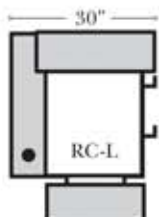

Impala

Standard

Push Back Recliner-152

Left Arm Right Straight Arm Center Recliner-151

Armless Recliner-153

Left Arm Right Wedge Arm Center Recliner-159

Left Arm End Recliner-155

Left Straight Arm Center Recliner-157

Right Straight Arm Center Recliner-156

Right Arm End Recliner-154

Right Wedge Arm Center Recliner-158

Suggested Configurations

Leather Furniture
Bakersfield, CA.

Standard:

- Available in Full & Top Grain Leathers
- All Hardwood Frames
- Legs are standard as Walnut color, available in Cherry, Chocolate, Espresso, & Honey Oak
- Standard Cup Holders in Silver Finish - Optional colors are Black and Hammered Antique
- Nail Heads - Front Arm Panels