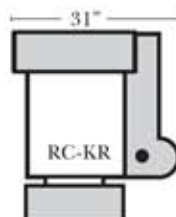

Impala

Standard

Push Back Recliner-152

Left Arm Right Straight Arm Center Recliner-151

Armless Recliner-153

Left Arm Right Wedge Arm Center Recliner-159

Left Arm End Recliner-155

Left Straight Arm Center Recliner-157

Right Straight Arm Center Recliner-156

Right Arm End Recliner-154

Right Wedge Arm Center Recliner-158

Suggested Configurations

Leather Furniture
Bakersfield, CA.

Standard:

- Available in Full & Top Grain Leathers
- All Hardwood Frames
- Legs are standard as Walnut color, available in Cherry, Chocolate, Espresso, & Honey Oak
- Standard Cup Holders in Silver Finish - Optional colors are Black and Hammered Antique
- Nail Heads - Front Arm Panels