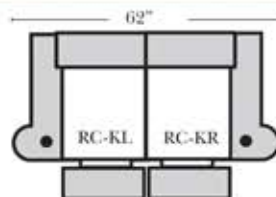

Impala

Standard

Push Back Recliner-152

Left Arm Right Straight Arm Center Recliner-151

Armless Recliner-153

Left Arm Right Wedge Arm Center Recliner-159

Left Arm End Recliner-155

Left Straight Arm Center Recliner-157

Right Straight Arm Center Recliner-156

Right Arm End Recliner-154

Right Wedge Arm Center Recliner-158

Suggested Configurations

Leather Furniture
Bakersfield, CA.

Standard:

- Available in Full & Top Grain Leathers
- All Hardwood Frames
- Legs are standard as Walnut color, available in Cherry, Chocolate, Espresso, & Honey Oak
- Standard Cup Holders in Silver Finish - Optional colors are Black and Hammered Antique
- Nail Heads - Front Arm Panels

Sleeper Options: (No Sleepers available on this style)

Note:

All Dimensions are approximate, if accuracy is crucial, please contact us for validation of the dimensions shown. However, a 1" to 2" variance can still apply due to foam and upholstery.