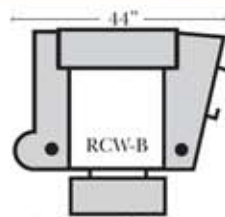

Impala

Standard

Push Back Recliner-152

Left Arm Right Straight Arm Center Recliner-151

Armless Recliner-153

Left Arm Right Wedge Arm Center Recliner-159

Left Arm End Recliner-155

Left Straight Arm Center Recliner-157

Right Straight Arm Center Recliner-156

Right Arm End Recliner-154

Right Wedge Arm Center Recliner-158

Suggested Configurations

Leather Furniture
Bakersfield, CA.

Standard:

- Available in Full & Top Grain Leathers
- All Hardwood Frames
- Legs are standard as Walnut color, available in Cherry, Chocolate, Espresso, & Honey Oak
- Standard Cup Holders in Silver Finish - Optional colors are Black and Hammered Antique
- Nail Heads - Front Arm Panels