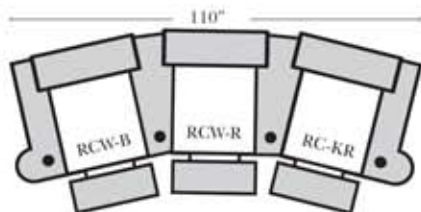

Impala

Standard

Push Back Recliner-152

Left Arm Right Straight Arm Center Recliner-151

Armless Recliner-153

Left Arm Right Wedge Arm Center Recliner-159

Left Arm End Recliner-155

Left Straight Arm Center Recliner-157

Right Straight Arm Center Recliner-156

Right Arm End Recliner-154

Right Wedge Arm Center Recliner-158

Suggested Configurations

Leather Furniture
Bakersfield, CA.

Standard:

- Available in Full & Top Grain Leathers
- All Hardwood Frames
- Legs are standard as Walnut color, available in Cherry, Chocolate, Espresso, & Honey Oak
- Standard Cup Holders in Silver Finish - Optional colors are Black and Hammered Antique
- Nail Heads - Front Arm Panels

Options:

- No. 33 Firm Foam (N/C Option)
- Down Seats (Additional Charge)
- Wood Table W/Swivel: Standard finish - Espresso Optional finish - Honey Oak (Additional Charge)
- Motorized Recliner Mechanism (Additional Charge)

Sleeper Options: (No Sleepers available on this style)

Note:

All Dimensions are approximate, if accuracy is crucial, please contact us for validation of the dimensions shown. However, a 1" to 2" variance can still apply due to foam and upholstery.