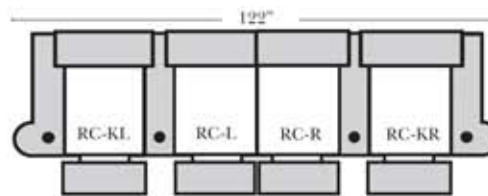

Impala

Standard

Push Back Recliner-152

Left Arm Right Straight Arm Center Recliner-151

Armless Recliner-153

Left Arm Right Wedge Arm Center Recliner-159

Left Arm End Recliner-155

Left Straight Arm Center Recliner-157

Right Straight Arm Center Recliner-156

Right Arm End Recliner-154

Right Wedge Arm Center Recliner-158

Suggested Configurations

Leather Furniture
Bakersfield, CA.

Standard:

- Available in Full & Top Grain Leathers
- All Hardwood Frames
- Legs are standard as Walnut color, available in Cherry, Chocolate, Espresso, & Honey Oak
- Standard Cup Holders in Silver Finish - Optional colors are Black and Hammered Antique
- Nail Heads - Front Arm Panels

Options:

- No. 33 Firm Foam (N/C Option)
- Down Seats (Additional Charge)
- Wood Table W/Swivel: Standard finish - Espresso Optional finish - Honey Oak (Additional Charge)
- Motorized Recliner Mechanism (Additional Charge)