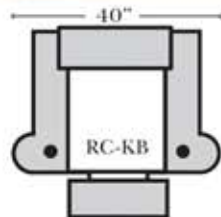

Impala

Standard

Push Back Recliner-152

Left Arm Right Straight Arm Center Recliner-151

Armless Recliner-153

Left Arm Right Wedge Arm Center Recliner-159

Left Arm End Recliner-155

Left Straight Arm Center Recliner-157

Right Straight Arm Center Recliner-156

Right Arm End Recliner-154

Right Wedge Arm Center Recliner-158

Suggested Configurations

Leather Furniture
Bakersfield, CA.

Standard:

- Available in Full & Top Grain Leathers
- All Hardwood Frames
- Legs are standard as Walnut color, available in Cherry, Chocolate, Espresso, & Honey Oak
- Standard Cup Holders in Silver Finish - Optional colors are Black and Hammered Antique
- Nail Heads - Front Arm Panels