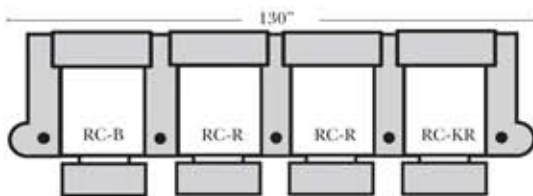

Impala

Standard

Push Back Recliner-152

Left Arm Right Straight Arm Center Recliner-151

Armless Recliner-153

Left Arm Right Wedge Arm Center Recliner-159

Left Arm End Recliner-155

Left Straight Arm Center Recliner-157

Right Straight Arm Center Recliner-156

Right Arm End Recliner-154

Right Wedge Arm Center Recliner-158

Suggested Configurations

Leather Furniture
Bakersfield, CA.

Standard:

- Available in Full & Top Grain Leathers
- All Hardwood Frames
- Legs are standard as Walnut color, available in Cherry, Chocolate, Espresso, & Honey Oak
- Standard Cup Holders in Silver Finish - Optional colors are Black and Hammered Antique
- Nail Heads - Front Arm Panels

Options:

- No. 33 Firm Foam (N/C Option)
- Down Seats (Additional Charge)
- Wood Table W/Swivel: Standard finish - Espresso Optional finish - Honey Oak (Additional Charge)
- Motorized Recliner Mechanism (Additional Charge)

Sleeper Options: (No Sleepers available on this style)

Note:

All Dimensions are approximate, if accuracy is crucial, please contact us for validation of the dimensions shown. However, a 1" to 2" variance can still apply due to foam and upholstery.