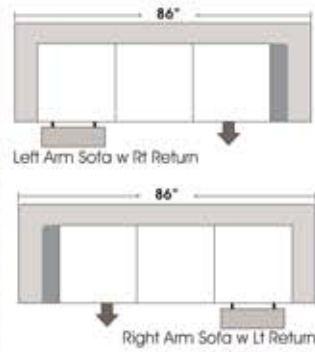

# Mandalay

**OMNIA**  
LEATHER FURNITURE

STANDARD

RETURN

1/2 CURVE

ONE ARM

**Features**

6801 White Lane - Unit B1  
Bakersfield, CA 93309  
661-836-0070