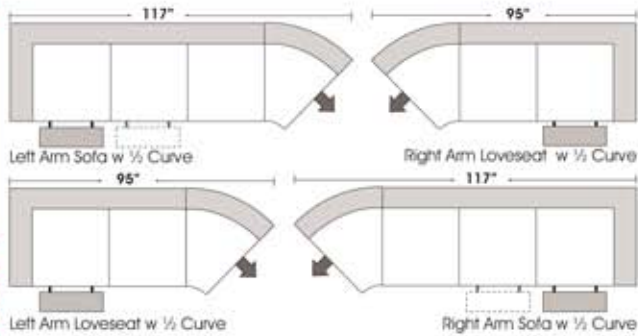

# Mandalay

**OMNIA**  
LEATHER FURNITURE

STANDARD

RETURN

1/2 CURVE

ONE ARM

**Features**

6801 White Lane - Unit B1  
Bakersfield, CA 93309  
661-836-0070