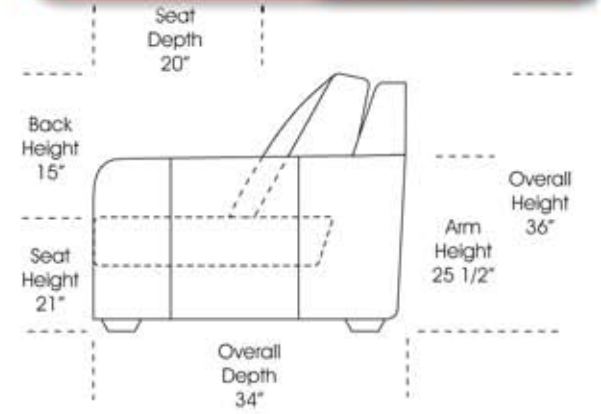

Features

6801 White Lane - Unit B1
Bakersfield, CA 93309
661-836-0070

randleather.com

Standard:

- All Full or Top-Grain
- All hardwood frames
- Recliner

Options:

- Motorized Recliner
- Center Console

Specialty Leather Furniture
within Bakersfield, CA.