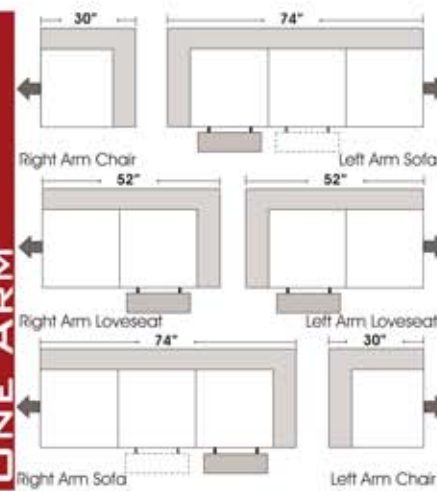

# Mandalay

**OMNIA**  
LEATHER FURNITURE

STANDARD

RETURN

1/2 CURVE

ONE ARM

**Features**

6801 White Lane - Unit B1  
Bakersfield, CA 93309  
661-836-0070

[randleather.com](http://randleather.com)

**Standard:**

- All Full or Top-Grain
- All hardwood frames
- Recliner

**Options:**

- Motorized Recliner
- Center Console

**Specialty** Leather Furniture  
within Bakersfield, CA.