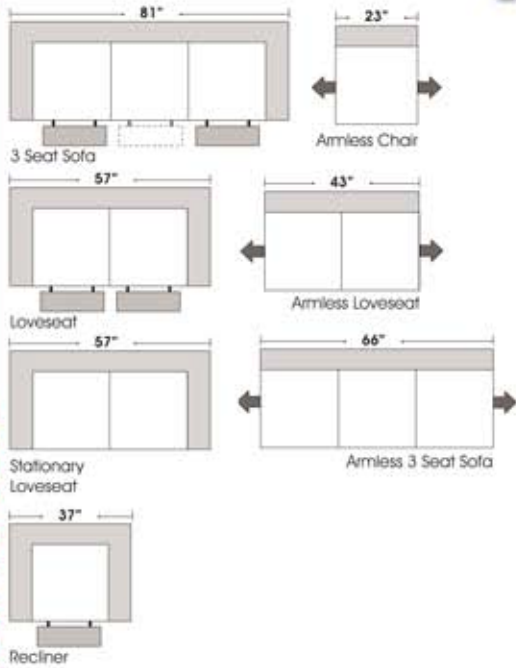

# Mandalay

**OMNIA**  
LEATHER FURNITURE

STANDARD

RETURN

1/2 CURVE

ONE ARM

**Features**

6801 White Lane - Unit B1  
Bakersfield, CA 93309  
661-836-0070