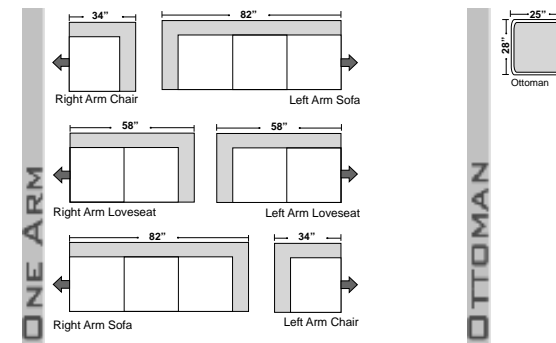

Features

- * **Standard:**
 - All Full or Top-Grain Leather
 - All hardwood frames
- * **Options:**
 - Down Seats (Additional Charges Apply)
 - No. 33 Firm Seating
- * **Sleeper Options:**
 - Deluxe Full Mattress (Additional Charges Apply)
 - Air Dream Full Mattress (Additional Charges Apply)
- * **Special Orders shipped within 4-6 weeks**

SUGGESTED CONFIGURATIONS