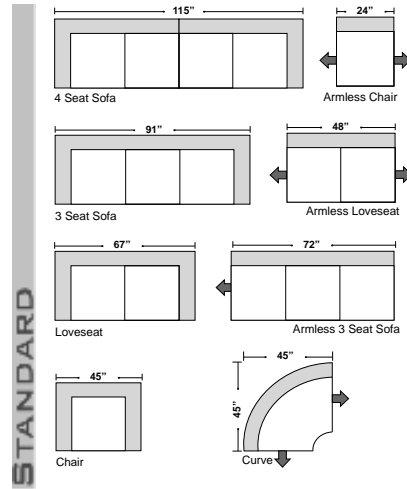

Features

- * **Standard:**
 - All Full or Top-Grain Leather
 - All hardwood frames
- * **Options:**
 - Down Seats (Additional Charges Apply)
 - No. 33 Firm Seating
- * **Sleeper Options:**
 - Deluxe Full Mattress (Additional Charges Apply)
 - Air Dream Full Mattress (Additional Charges Apply)
- * **Special Orders shipped within 4-6 weeks**

SUGGESTED CONFIGURATIONS