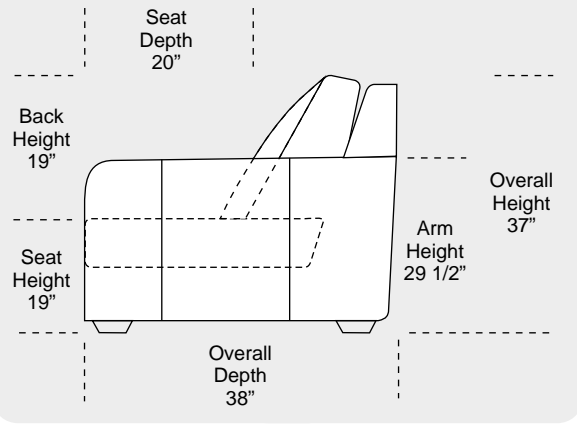

Features

- * **Standard:**
 - All Full or Top-Grain Leather
 - All hardwood frames
- * **Options:**
 - Down Seats (Additional Charges Apply)
 - No. 33 Firm Seating
- * **Sleeper Options:**
 - Deluxe Full Mattress (Additional Charges Apply)
 - Air Dream Full Mattress (Additional Charges Apply)
- * **Special Orders shipped within 4-6 weeks**