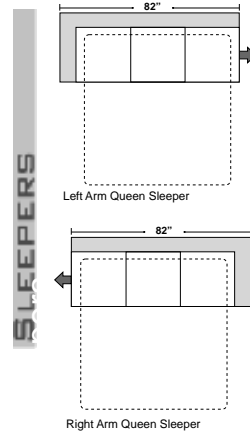

Features

- * **Standard:**
 - All Full or Top-Grain Leather
 - All hardwood frames
- * **Options:**
 - Down Seats (Additional Charges Apply)
 - No. 33 Firm Seating
- * **Sleeper Options:**
 - Deluxe Full Mattress (Additional Charges Apply)
 - Air Dream Full Mattress (Additional Charges Apply)
- * **Special Orders shipped within 4-6 weeks**