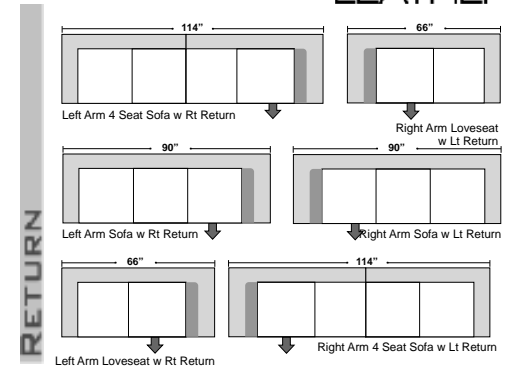

Features

- * **Standard:**
 - All Full or Top-Grain Leather
 - All hardwood frames
- * **Options:**
 - Down Seats (Additional Charges Apply)
 - No. 33 Firm Seating
- * **Sleeper Options:**
 - Deluxe Full Mattress (Additional Charges Apply)
 - Air Dream Full Mattress (Additional Charges Apply)
- * **Special Orders shipped within 4-6 weeks**

SUGGESTED CONFIGURATIONS