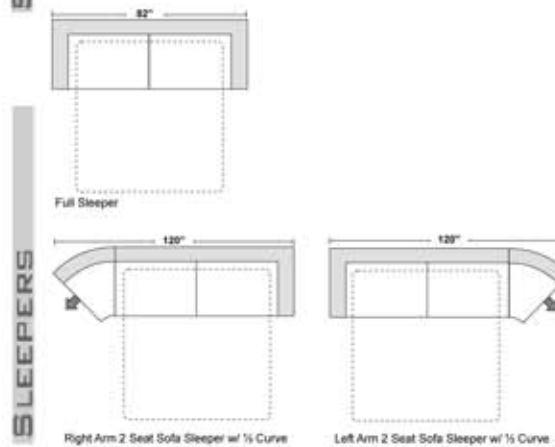

Features

Standard:

- All Full or Top-Grain Leather
- All hardwood frames

 - Recliner

Options:

- Motorized Recliner Unit (Additional Charges Apply)
- Center Seat Recliner (Recliner Charges Apply)

Sleeper Options:

- Deluxe Full Mattress (Additional Charges Apply)
- Air Dream Full Mattress (Additional Charges Apply)

Special Orders shipped within 4-6 weeks

SUGGESTED CONFIGURATIONS