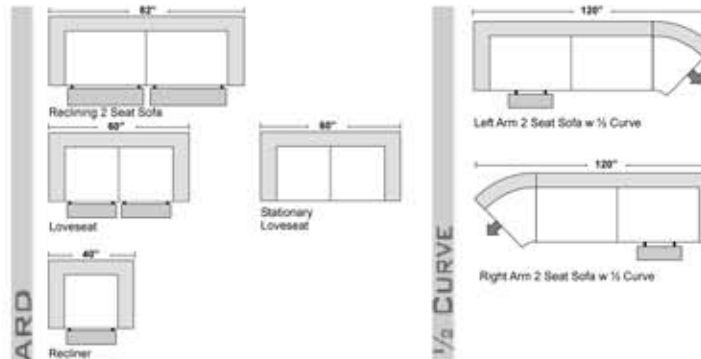

- Deluxe Full Mattress (Additional Charges Apply)
- Air Dream Full Mattress (Additional Charges Apply)

Special Orders shipped within 4-6 weeks

SUGGESTED CONFIGURATIONS