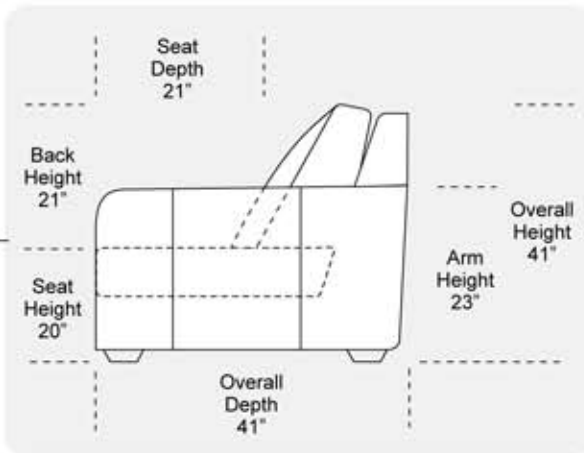

Features

Standard:

- All Full or Top-Grain Leather
- All hardwood frames

 - Recliner

Options:

- Motorized Recliner Unit (Additional Charges Apply)
- Center Seat Recliner (Recliner Charges Apply)

Sleeper Options:

- Deluxe Full Mattress (Additional Charges Apply)
- Air Dream Full Mattress (Additional Charges Apply)

Special Orders shipped within 4-6 weeks

SUGGESTED CONFIGURATIONS