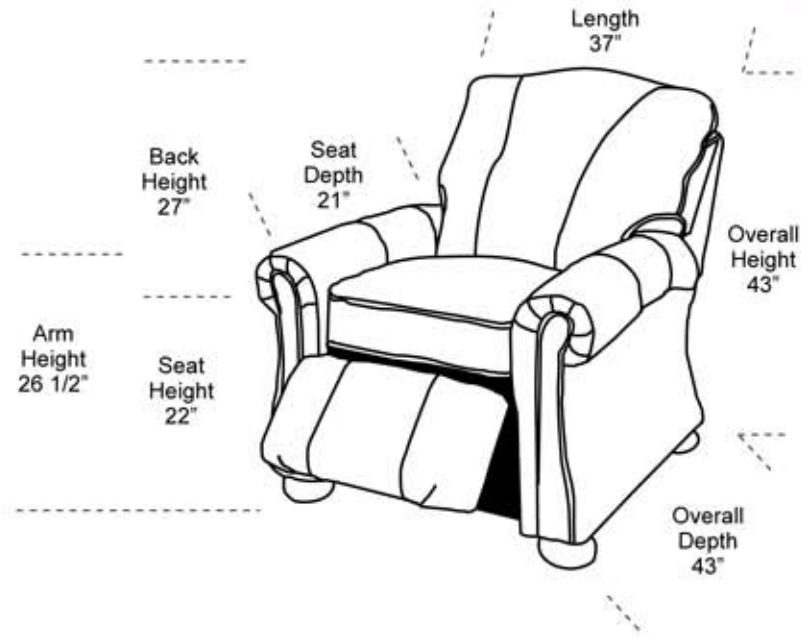

Features

- **Standard:**
 - All Full or Top-Grain Leather
 - All hardwood frames
- **Options:**
 - Motorized Recliner Unit (Additional Charges Apply)
- *Special Orders shipped within 4-6 weeks.*

6801 White Lane - Unit B1
Bakersfield, CA 93309
661-836-0070