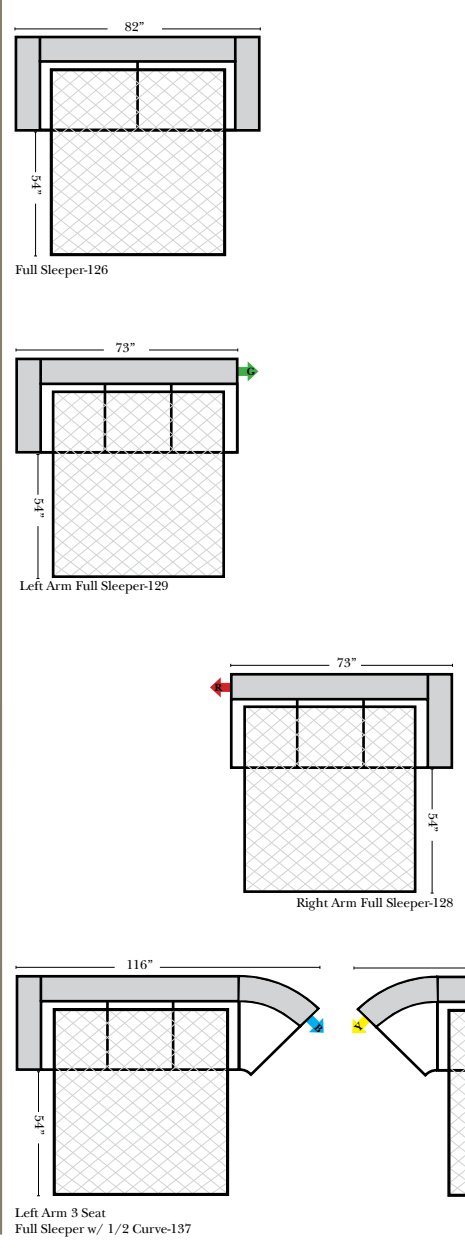

Sleepers

Put Green Arrows with Red Arrows to Create Sectional Groups
Put Blue Arrows with Yellow Arrows to Create Sectional Groups