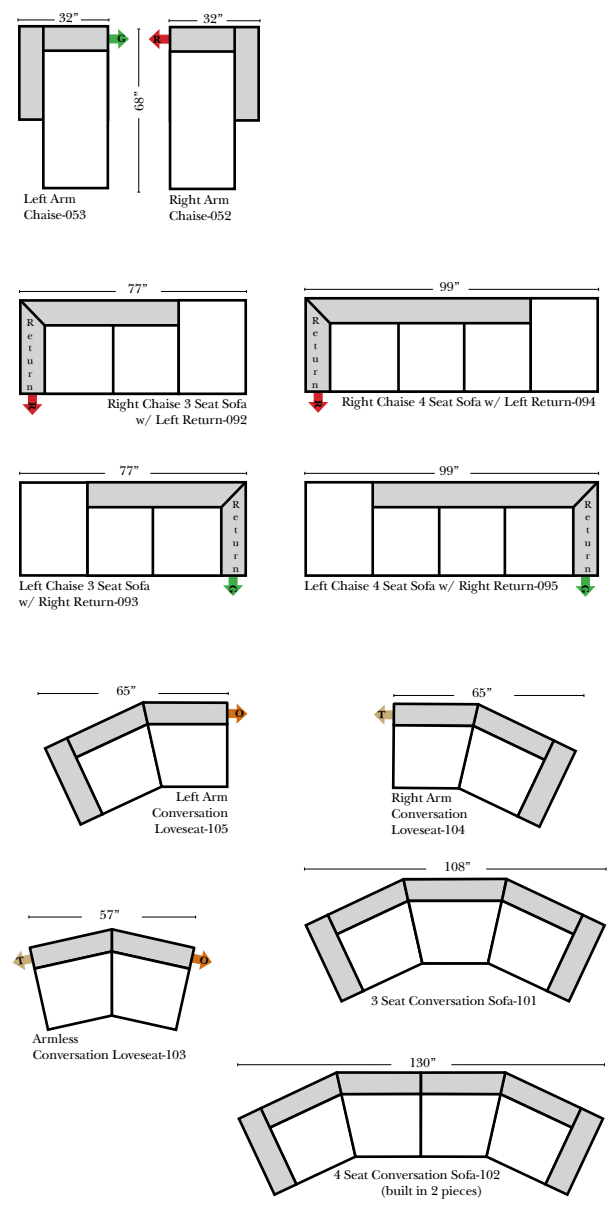

www.omnialeather.com www.kathyireland.com

Savannah

Chaise & Conversation Sectionals

Put Green Arrows with Red Arrows to Create Sectional Groups
Put Orange Arrows with Tan Arrows to Create Sectional Groups