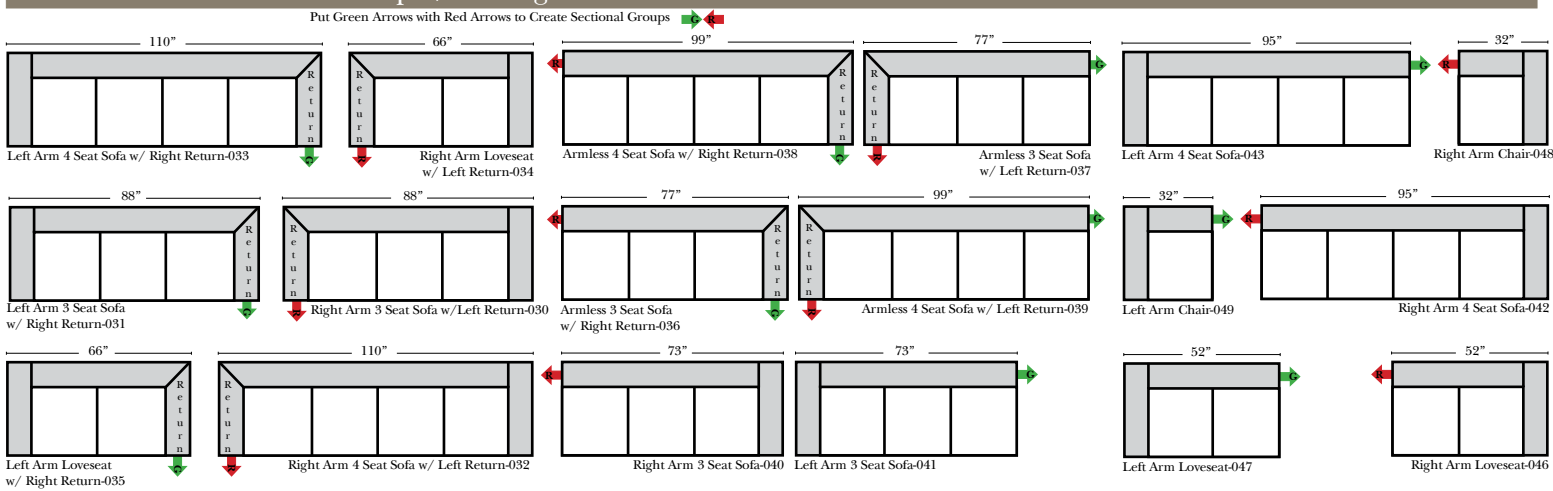

Savannah

Leather Furniture
Bakersfield, CA.

Standard & Armless

(All 4 seat items ship as one piece if stationary, two pieces if motion installed)

Features

- Standard:**
- Available in Full & Top Grain Leathers
 - Available in Luxury Fabrics
 - All Hardwood Frames
 - Nail Heads
 - Legs are standard as Walnut color, available in Cherry, Espresso, Honey Oak, & Natural

- Options:**
- Down Seats & Backs (additional Charge)
 - No. 33 Firm Foam

- Sleeper Options:** (All the below options are at additional charges)
- Full Sleeper available w/Standard Mattress
 - Deluxe Innerspring Mattress: Full
 - Air Dream Coil Mattress: Full Only

L-Shape / 90 Degree Sectional

(All 4 seat items ship as one piece if stationary, two pieces if motion installed)

Note:

All Dimensions are approximate, if accuracy is crucial, please contact us for validation of the dimensions shown. However, a 1" to 2" variance can still apply due to foam and upholstery.