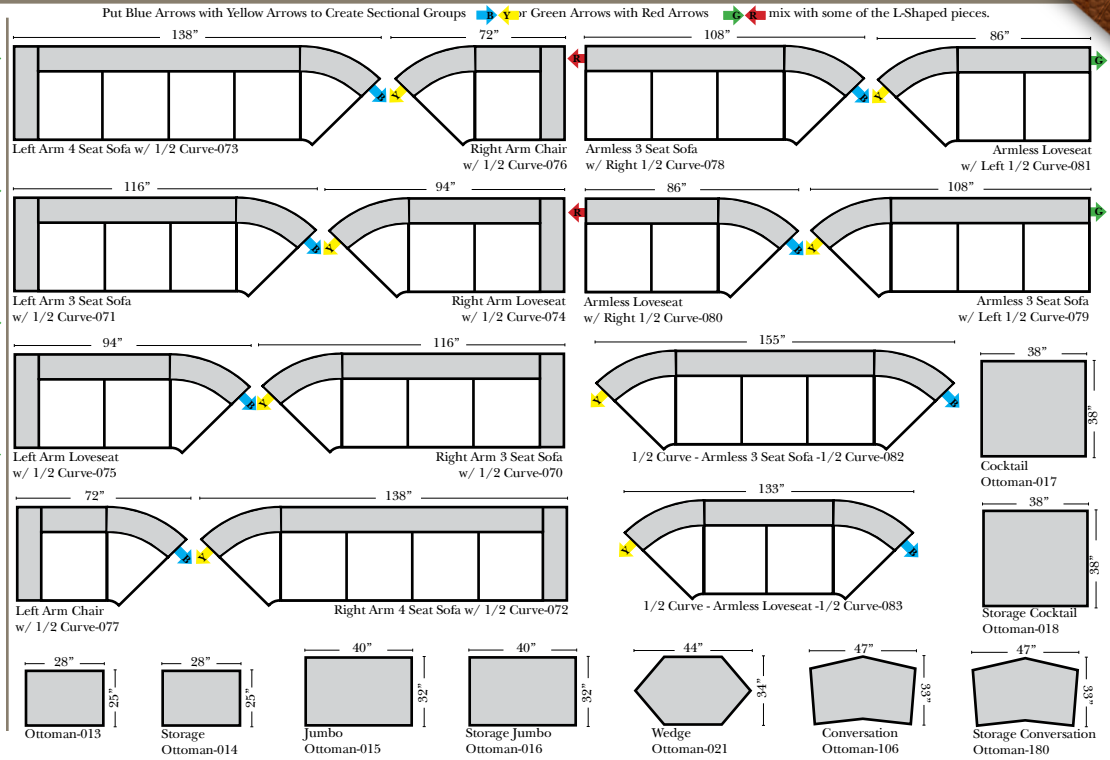

Savannah

Leather Furniture
Bakersfield, CA.

Standard & Armless

(All 4 seat items ship as one piece if stationary, two pieces if motion installed)

Features

- Standard:**
- Available in Full & Top Grain Leathers
 - Available in Luxury Fabrics
 - All Hardwood Frames
 - Nail Heads
 - Legs are standard as Walnut color, available in Cherry, Espresso, Honey Oak, & Natural

- Options:**
- Down Seats & Backs (additional Charge)
 - No. 33 Firm Foam

- Sleeper Options:** (All the below options are at additional charges)
- Full Sleeper available w/Standard Mattress
 - Deluxe Innerspring Mattress: Full
 - Air Dream Coil Mattress: Full Only

L-Shape / 90 Degree Sectional

(All 4 seat items ship as one piece if stationary, two pieces if motion installed)

Note:

All Dimensions are approximate, if accuracy is crucial, please contact us for validation of the dimensions shown. However, a 1" to 2" variance can still apply due to foam and upholstery.