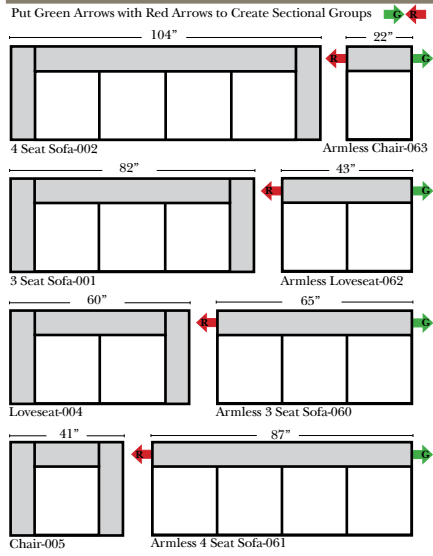

Standard & Armless

(All 4 seat items ship as one piece if stationary, two pieces if motion installed)