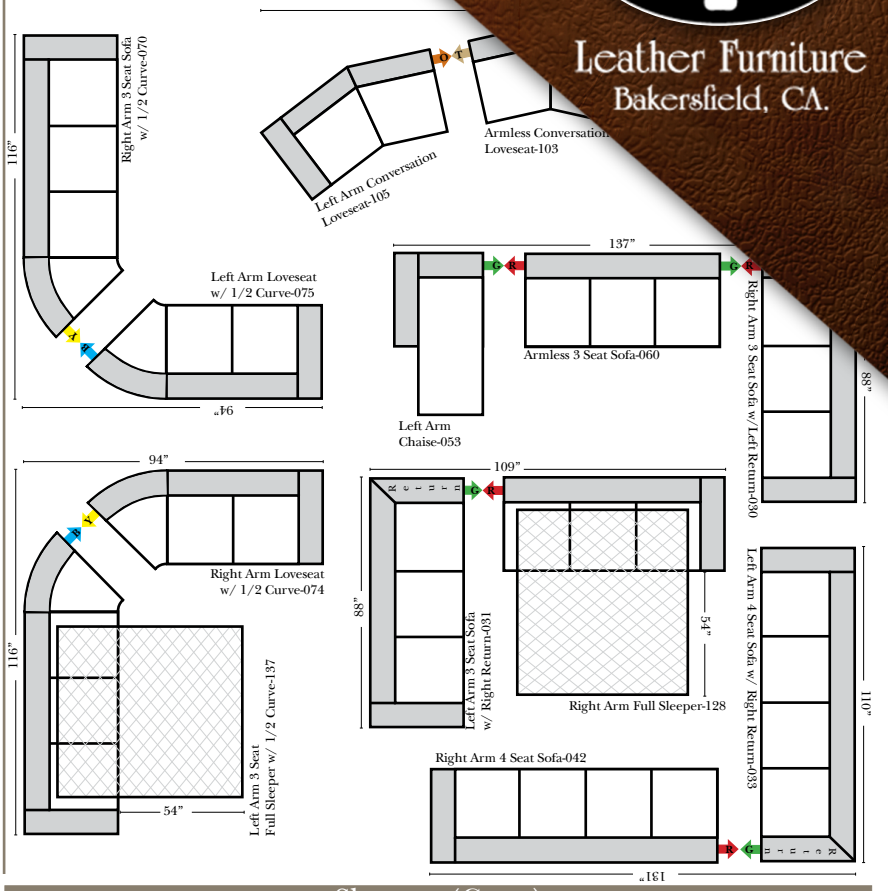

Suggested Configurations

The Suggested Configurations below are suggestions only. To create your own configuration, please enjoy creating the configurations and from the items on the opposite page.

Sleepers (Cont.)