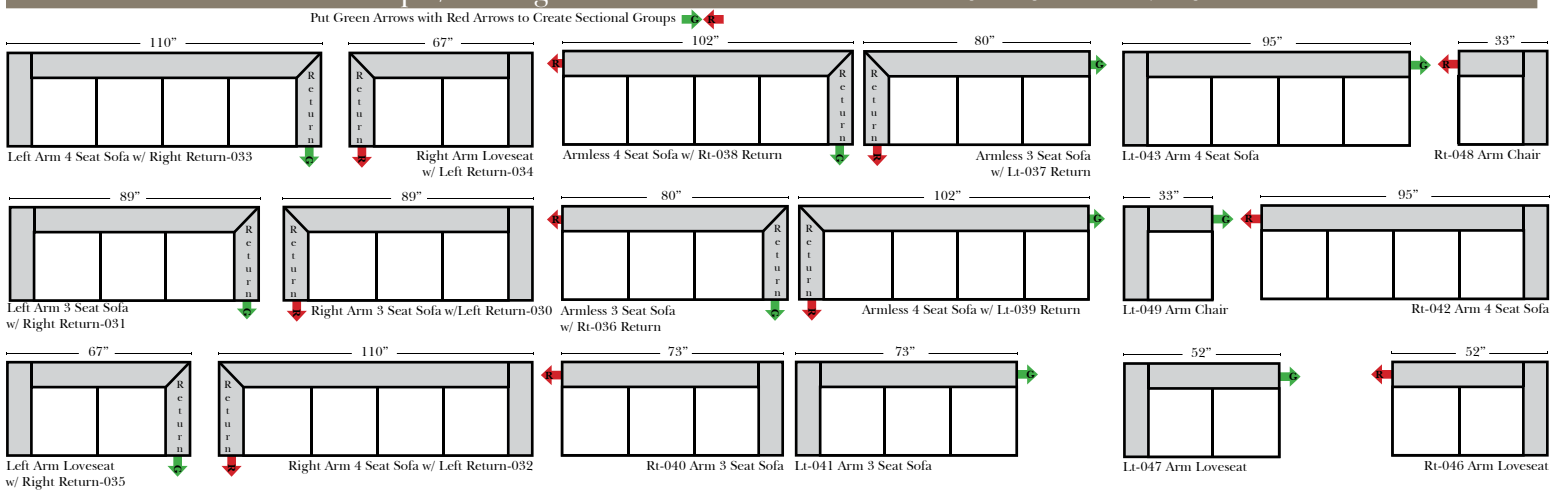

Spencer

Standard & Armless (All 4 seat items ship as one piece if stationary, two pieces if motion installed)

2 Piece Curve Sectional & Ottomans

Leather Furniture
Bakersfield, CA.

Features

- Standard:**
- Available in Full & Top Grain Leathers
 - Available in Luxury Fabrics
 - All Hardwood Frames

- Options:**
- Down Seats & Down Backs (additional Charge)
 - No. 33 Firm Foam

Sleeper Options: (No Sleepers available for this style)

L-Shape / 90 Degree Sectional

(All 4 seat items ship as one piece if stationary, two pieces if motion installed)

Note:

All Dimensions are approximate, if accuracy is crucial, please contact us for validation of the dimensions shown. However, a 1" to 2" variance can still apply due to foam and upholstery.

Fashion...Quality...Value...and Safety™