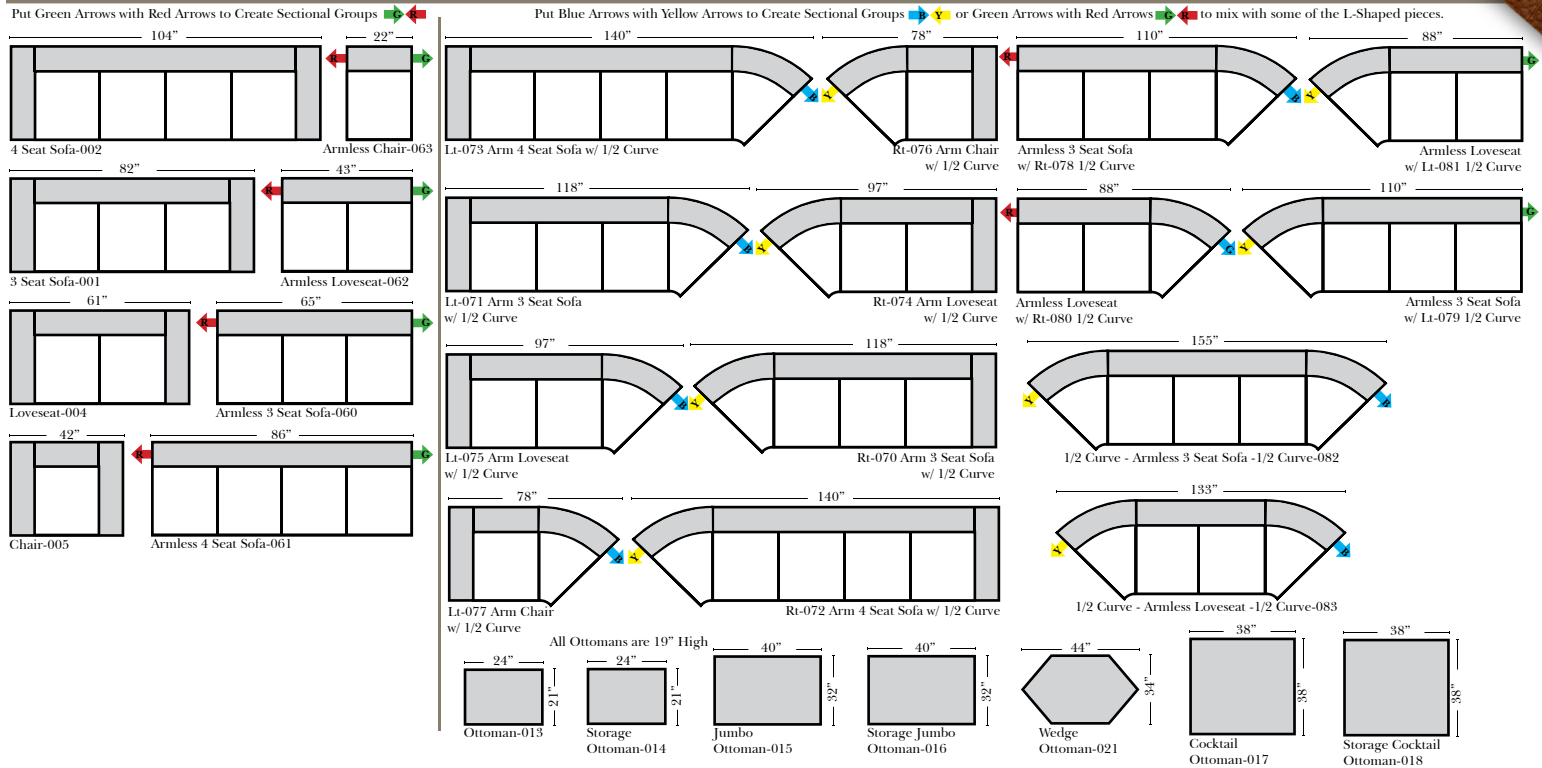

Spencer

Standard & Armless (All 4 seat items ship as one piece if stationary, two pieces if motion installed)

2 Piece Curve Sectional & Ottomans

Leather Furniture
Bakersfield, CA.

Features

- Standard:**
- Available in Full & Top Grain Leathers
 - Available in Luxury Fabrics
 - All Hardwood Frames

- Options:**
- Down Seats & Down Backs (additional Charge)
 - No. 33 Firm Foam

Sleeper Options: (No Sleepers available for this style)

L-Shape / 90 Degree Sectional

(All 4 seat items ship as one piece if stationary, two pieces if motion installed)

Note:

All Dimensions are approximate, if accuracy is crucial, please contact us for validation of the dimensions shown. However, a 1" to 2" variance can still apply due to foam and upholstery.

Fashion...Quality...Value...and Safety™