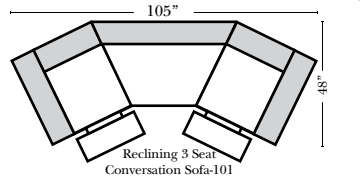

Chaise, Curves/Wedges & Conversation Sectionals

Sleepers

Suggested Configurations

Put Green Arrows with Red Arrows to Create Sectional Groups
Put Orange Arrows with Tan Arrows to Create Sectional Groups

Put Green Arrows with Red Arrows to Create Sectional Groups
Put Blue Arrows with Yellow Arrows to Create Sectional Groups