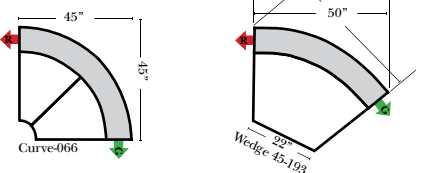

Chaise, Curves/Wedges & Conversation Sectionals

Sleepers

Suggested Configurations

Put Green Arrows with Red Arrows to Create Sectional Groups
Put Orange Arrows with Tan Arrows to Create Sectional Groups

Put Green Arrows with Red Arrows to Create Sectional Groups
Put Blue Arrows with Yellow Arrows to Create Sectional Groups