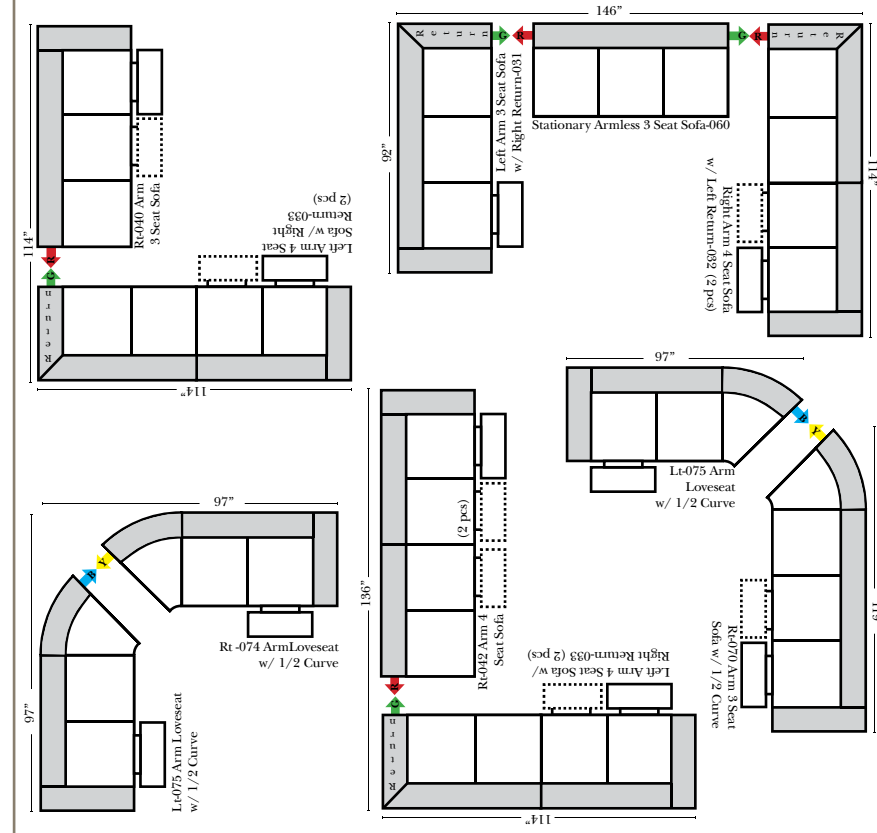

Sleepers
for this style not available
at this time