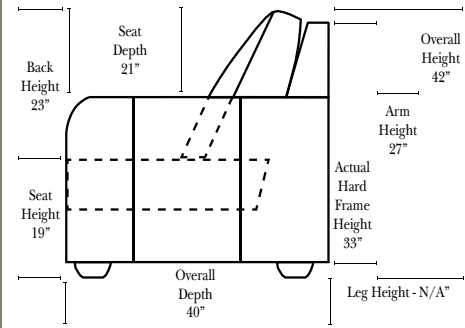

Fashion...Quality...Value...and Safety™

“...finding solutions for families, especially busy moms.”™

www.omnialeather.com www.kathyireland.com

Vermont

European Country

05/02/2010

Standard & Armless

(All 4 seat items ship as one piece if stationary, two pieces if motion installed)

2 Piece Curve Sectional & Ottomans