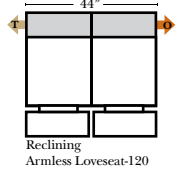

Chaise, Curves/Wedges & Conversation Sectionals

Sleepers

Suggested Configurations

Put Green Arrows with Red Arrows to Create Sectional Groups
Put Orange Arrows with Tan Arrows to Create Sectional Groups

Put Green Arrows with Red Arrows to Create Sectional Groups
Put Blue Arrows with Yellow Arrows to Create Sectional Groups