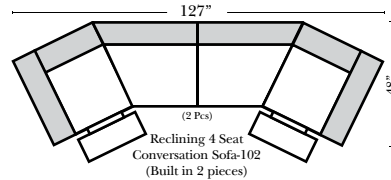

Chaise, Curves/Wedges & Conversation Sectionals

Sleepers

Suggested Configurations

Put Green Arrows with Red Arrows to Create Sectional Groups
Put Orange Arrows with Tan Arrows to Create Sectional Groups

Put Green Arrows with Red Arrows to Create Sectional Groups
Put Blue Arrows with Yellow Arrows to Create Sectional Groups