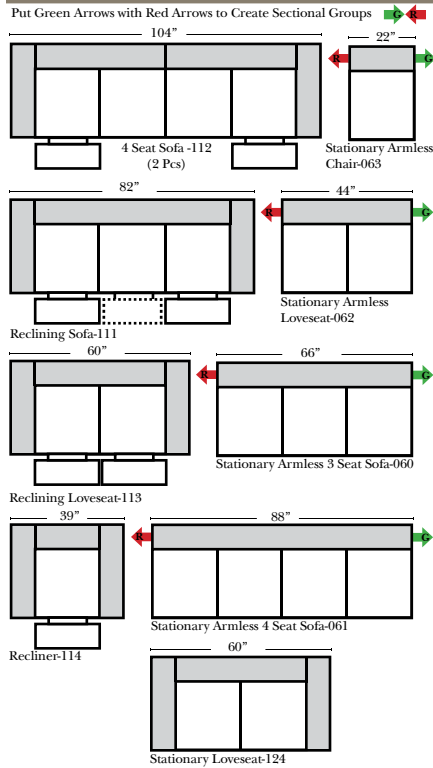

2 Piece Curve Sectional & Ottomans

- ### Features
- Standard:**
- Available in Full & Top Grain Leathers
 - Available in Luxury Fabrics
 - All Hardwood Frames
- Options:**
- No. 33 Firm Foam (N/C Option)
 - Console Table - Standard as Espresso finish (N/C Option is Honey Oak finish)
 - Cup Holders - Standard as Silver finish (N/C Option is Black or Hammered Antique Finish)
 - Sofa Center Recliner (Additional Charge)
 - Motorized Recliner Mechanism (additional Charge)
 - Swivel Recliner Base (additional Charge)
 - Swivel Glider Mechanism (additional Charge)
 - Lift Chair Dual Motor Mechanism (additional Charge)
 - Upholstered Swivel Base - Recliner only (additional Charge)
 - Braided Welt & Saddle Bags (additional Charge)
- Sleeper Options:** (No Sleeper available on this style)

Note:
All Dimensions are approximate, if accuracy is crucial, please contact us for validation of the dimensions shown. However, a 1" to 2" variance can still apply due to foam and upholstery.

L-Shape / 90 Degree Sectional

Put Green Arrows with Red Arrows to Create Sectional Groups
Put Blue Arrows with Yellow Arrows to Create Sectional Groups

(No other configurations can be put between the 4 Seat Conversation Sofa pieces)