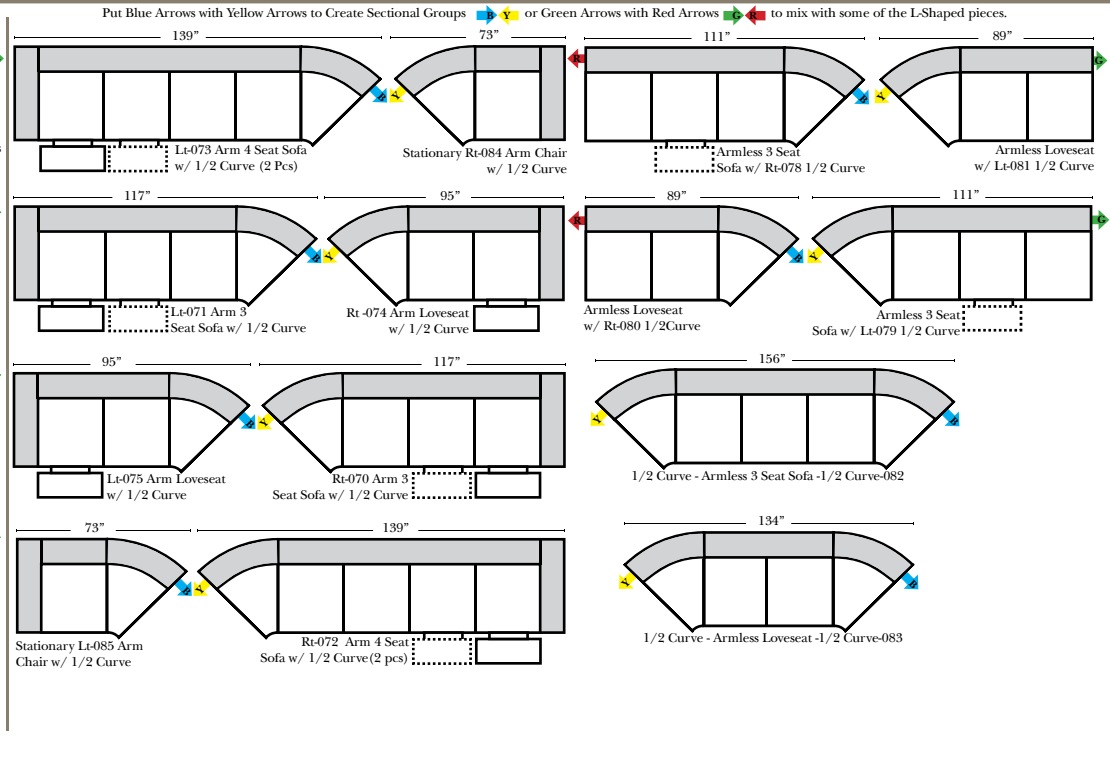

2 Piece Curve Sectional & Ottomans

- ### Features
- Standard:**
- Available in Full & Top Grain Leathers
 - Available in Luxury Fabrics
 - All Hardwood Frames
- Options:**
- No. 33 Firm Foam (N/C Option)
 - Console Table - Standard as Espresso finish (N/C Option is Honey Oak finish)
 - Cup Holders - Standard as Silver finish (N/C Option is Black or Hammered Antique Finish)
 - Sofa Center Recliner (Additional Charge)
 - Motorized Recliner Mechanism (additional Charge)
 - Swivel Recliner Base (additional Charge)
 - Swivel Glider Mechanism (additional Charge)
 - Lift Chair Dual Motor Mechanism (additional Charge)
 - Upholstered Swivel Base - Recliner only (additional Charge)
 - Braided Welt & Saddle Bags (additional Charge)
- Sleeper Options:** (No Sleeper available on this style)

Note:
All Dimensions are approximate, if accuracy is crucial, please contact us for validation of the dimensions shown. However, a 1" to 2" variance can still apply due to foam and upholstery.

L-Shape / 90 Degree Sectional

(All 4 seat items ship as one piece if stationary, two pieces if motion installed)

Vermont

European Country

05/02/2010

Chaise, Curves/Wedges & Conversation Sectionals

Sleepers

Suggested Configurations

Put Green Arrows with Red Arrows to Create Sectional Groups
Put Orange Arrows with Tan Arrows to Create Sectional Groups

Put Green Arrows with Red Arrows to Create Sectional Groups
Put Blue Arrows with Yellow Arrows to Create Sectional Groups

(No other configurations can be put between the 4 Seat Conversation Sofa pieces)