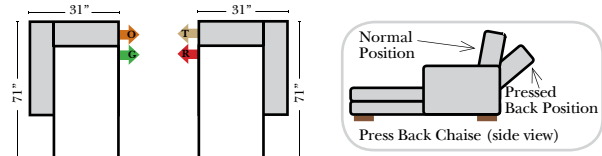

Chaise, Curves/Wedges & Conversation Sectionals

Sleepers

Suggested Configurations

Put Green Arrows with Red Arrows to Create Sectional Groups
Put Orange Arrows with Tan Arrows to Create Sectional Groups

Put Green Arrows with Red Arrows to Create Sectional Groups
Put Blue Arrows with Yellow Arrows to Create Sectional Groups

(No other configurations can be put between the 4 Seat Conversation Sofa pieces)

Sleepers
for this style not available
at this time

The Suggested Configurations below are only a sample of what the imagination can create, please enjoy creating the configuration that fits your lifestyle, using the ideas below and from the items on the opposite page.