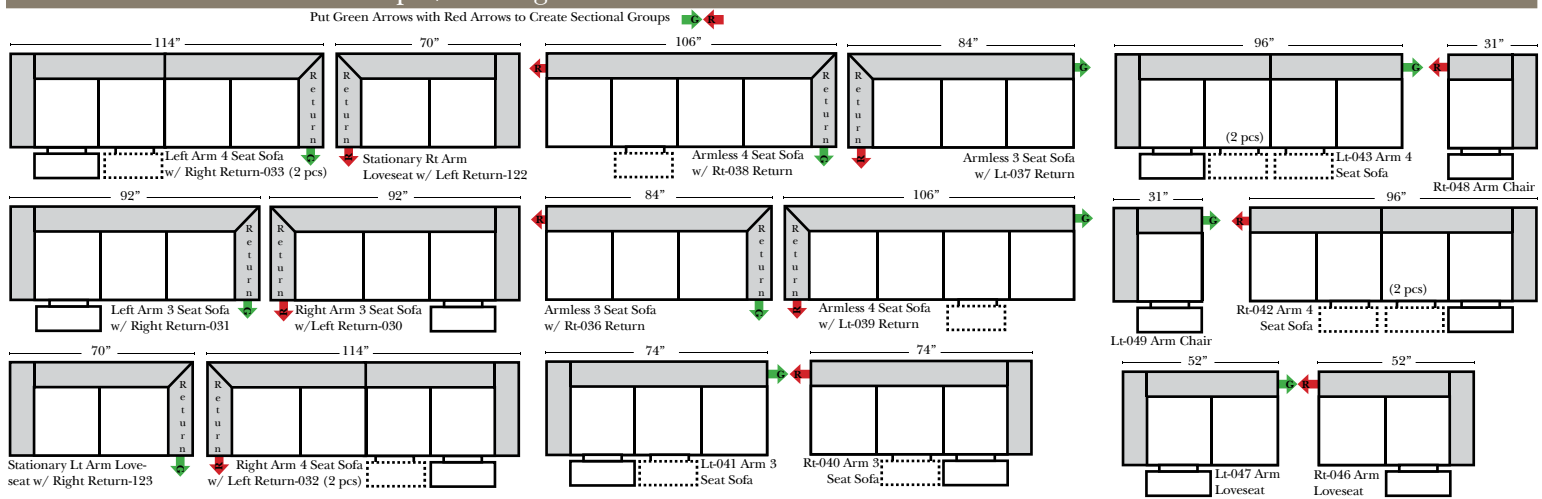

2 Piece Curve Sectional & Ottomans

- ### Features
- Standard:**
- Available in Full & Top Grain Leathers
 - Available in Luxury Fabrics
 - All Hardwood Frames
- Options:**
- No. 33 Firm Foam (N/C Option)
 - Console Table - Standard as Espresso finish (N/C Option is Honey Oak finish)
 - Cup Holders - Standard as Silver finish (N/C Option is Black or Hammered Antique Finish)
 - Sofa Center Recliner (Additional Charge)
 - Motorized Recliner Mechanism (additional Charge)
 - Swivel Recliner Base (additional Charge)
 - Swivel Glider Mechanism (additional Charge)
 - Lift Chair Dual Motor Mechanism (additional Charge)
 - Upholstered Swivel Base - Recliner only (additional Charge)
 - Braided Welt & Saddle Bags (additional Charge)
- Sleeper Options:** (No Sleeper available on this style)

Note:
All Dimensions are approximate, if accuracy is crucial, please contact us for validation of the dimensions shown. However, a 1" to 2" variance can still apply due to foam and upholstery.

L-Shape / 90 Degree Sectional

(All 4 seat items ship as one piece if stationary, two pieces if motion installed)

Vermont

European Country

05/02/2010

Chaise, Curves/Wedges & Conversation Sectionals

Sleepers

Suggested Configurations

Put Green Arrows with Red Arrows to Create Sectional Groups
Put Orange Arrows with Tan Arrows to Create Sectional Groups