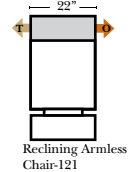

Chaise, Curves/Wedges & Conversation Sectionals

Sleepers

Suggested Configurations

Put Green Arrows with Red Arrows to Create Sectional Groups
Put Orange Arrows with Tan Arrows to Create Sectional Groups

Put Green Arrows with Red Arrows to Create Sectional Groups
Put Blue Arrows with Yellow Arrows to Create Sectional Groups