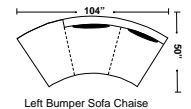

Features

1. *** Standard:**
2. All Full or Top-Grain Leather
   - All hardwood frames
   - Chrome Legs

1. *** Options:**
2. Down Seats (Additional Charges Apply)
   - Down Backs (Additional Charges Apply)

* Special Orders shipped within 4-6 weeks

STANDARD

CHAISE

ONE ARM

OTTOMAN

SUGGESTED CONFIGURATIONS