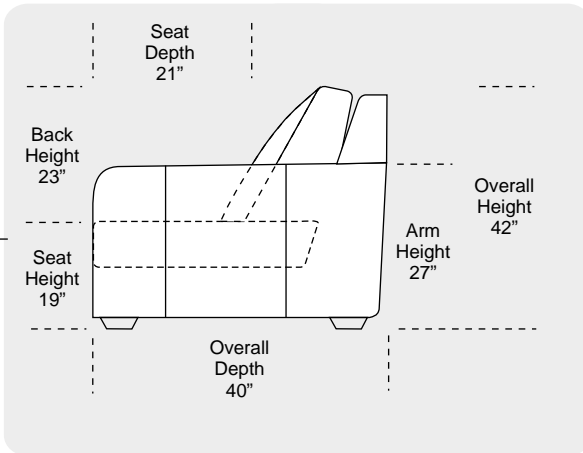

### \* Options:

- Motorized Recliner Unit (Additional Charges Apply)

 - Center Seat Recliner (Additional Charges Apply)

\* Special Orders shipped within 4-6 weeks

Leather Furniture  
Bakersfield, CA.