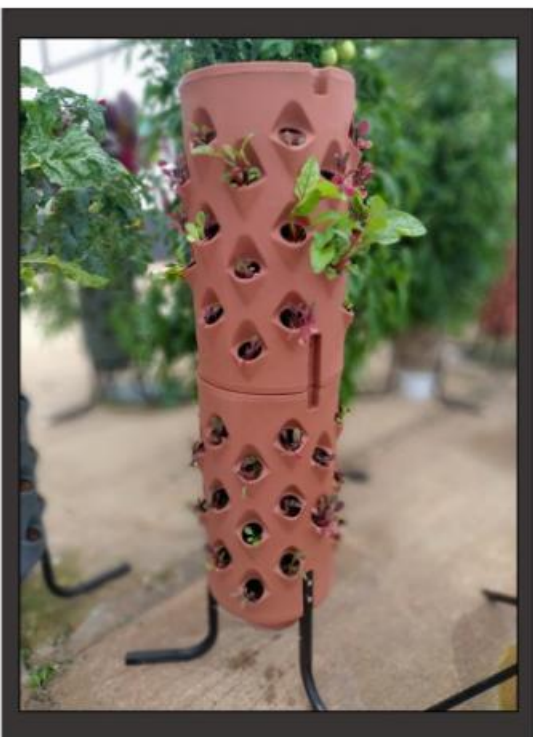

# GEOTOWER HAS 33 OR 66 GROWING HOLES

- EASY ACCESS TO ALL PLANTS
- MANUFACTURED TO THE HIGHEST QUALITY
- MADE FROM A UV STABLE PLASTIC, SAME PLASTIC THAT IS USED IN FRESH WATER TANKS
- TOP SECTION OF THE GEOTOWERS CAN BE EASILY TURNED
- THE TOP OF THE TOWER CAN ALSO BE USED FOR GROWING LARGER PLANTS
- AFFORDABLE AND MOVEABLE SOLUTION

**Contact us Today**

**066 270 3201**

**[www.kalliergofarming.com](http://www.kalliergofarming.com)**

*Kalliergo*

Growing Into The Future

**Contact us Today**

**066 270 3201**

**[www.kalliergofarming.com](http://www.kalliergofarming.com)**