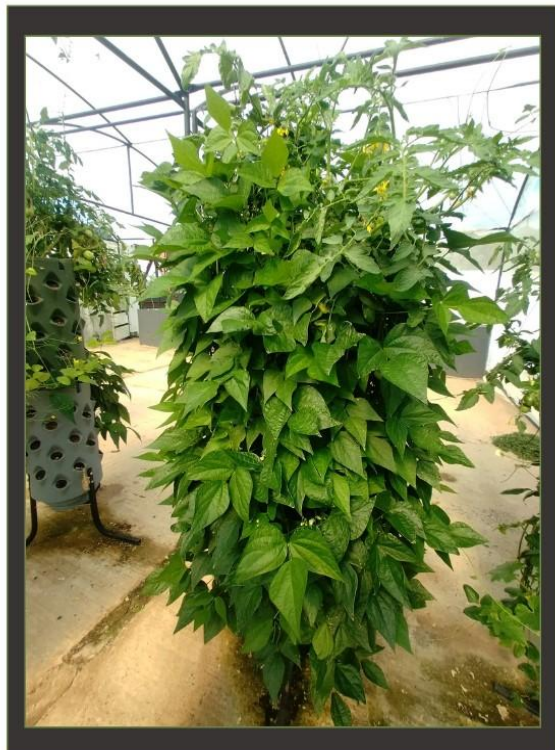

# GEOTOWER HAS 33 OR 66 GROWING HOLES

- EASY ACCESS TO ALL PLANTS
- MANUFACTURED TO THE HIGHEST QUALITY
- MADE FROM A UV STABLE PLASTIC, SAME PLASTIC THAT IS USED IN FRESH WATER TANKS
- TOP SECTION OF THE GEOTOWERS CAN BE EASILY TURNED
- THE TOP OF THE TOWER CAN ALSO BE USED FOR GROWING LARGER PLANTS
- AFFORDABLE AND MOVEABLE SOLUTION

**Contact us Today**

**066 270 3201**

**[www.kalliergofarming.com](http://www.kalliergofarming.com)**

*Kalliergo*

Growing Into The Future

**Contact us Today**

**066 270 3201**

**[www.kalliergofarming.com](http://www.kalliergofarming.com)**