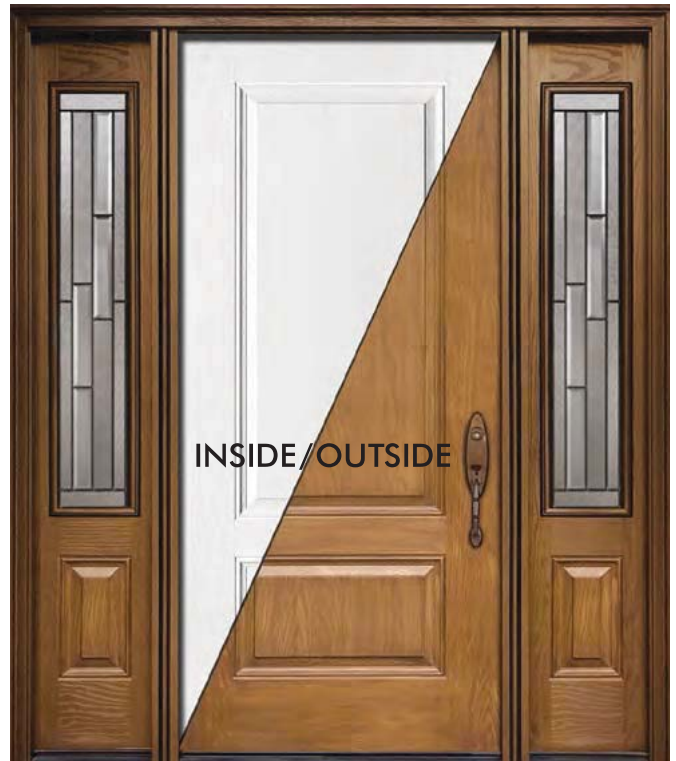

INSIDE / OUTSIDE

WG-2EM-F/W
Available Widths:
34", 36"
Glass by Verre Select