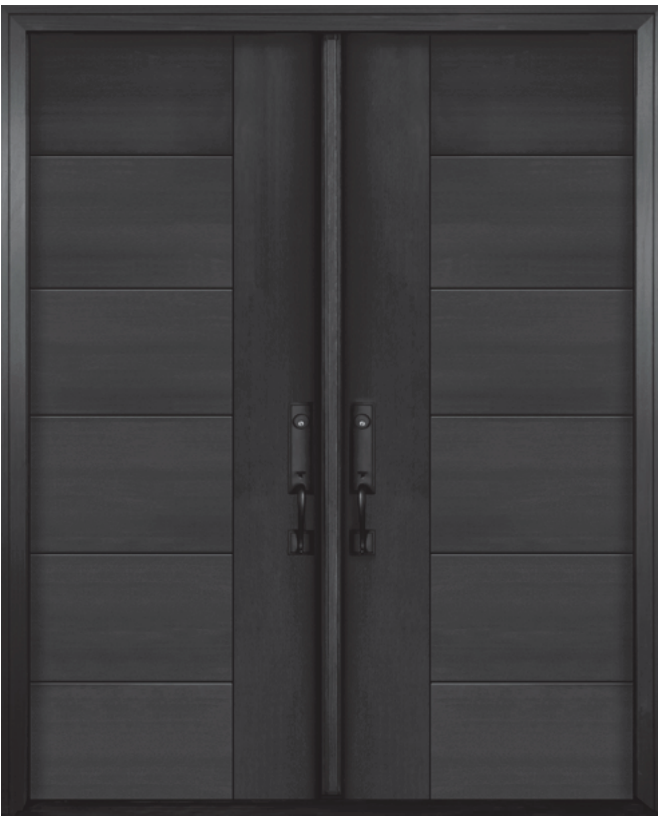

# MAHOGANY 8-GP

MAH8-GP - Flush slab with Grooves

770

MAH8-GP  
Available Widths: 32", 34", 36", 42"

MAH8-GP  
Available Widths: 32", 34", 36", 42"

MAH8-GP  
Available Widths: 32", 34", 36", 42"

MAH8-GP  
Available Widths: 32", 34", 36", 42"