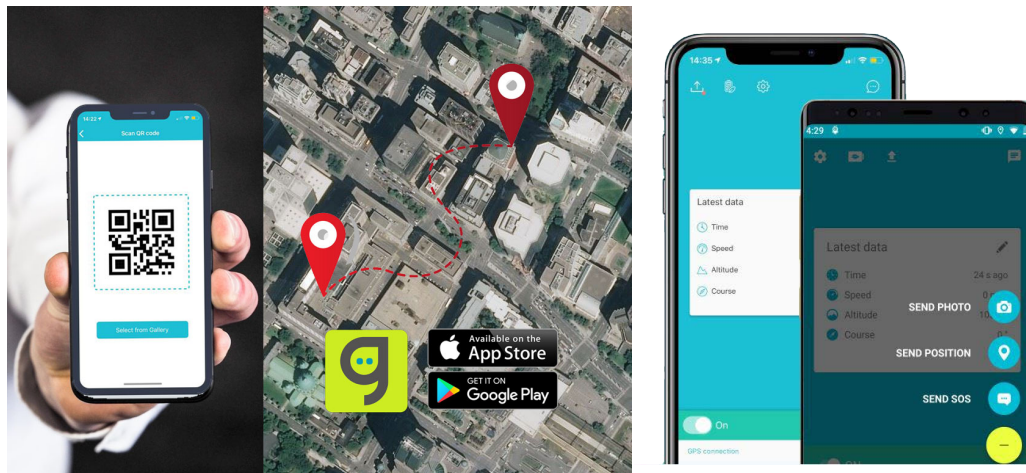

Employee security Mobile app

Globii app turn business smartphone into worker safety device

Can be used for many applications such as:

- Delivery staff, Technicians, Installers
- Security guards
- Taxis, Limousines, Shuttles
- Sales Representatives
- Workers in transit
- School campus security

globii®

The GLOBII® app can be Installed directly on company provided smartphones or tablets, then it transforms your device into a security, communication and tracking tool.

With an active licence unit ID provided by LaxsonGPS, this will enable your account. No other equipment to acquire. Deployed in minutes, GLOBII® can be used immediately.

LAXPRO

Management web portal

- Quick location view
- Real time tracking and recording
- Configurable multiple geofences
- Alerts, notifications and reports
- 90 days travel history
- Periodic automatic reports
- Access via PC, MAC, tablet or Smartphone

Real-time location information, you can communicate directly and act when needed.

- Workers, equipment and vehicles all on one portal and screen;
- Helps you to comply with OSHA minimum requirements for a safe work environment
- Receive photos from the field directly to the dashboard and saved for reporting