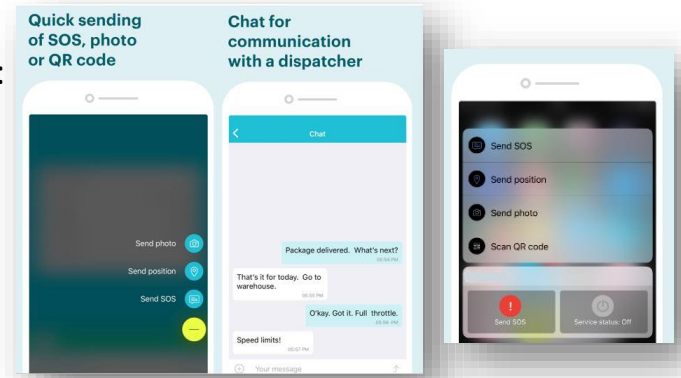

The information is relayed in real time on the LAXPRO™ web portal, allowing managers to view, act and react quickly to any situation that may occur.

Features:

- Affordable: No equipment to acquire
- SOS button alert or automatic call
- Pictures sent instantly on LAXPRO™
- Send current position
- Read QR codes for checkpoints
- Internal chat
- Real time information on LAXPRO™ web portal

LAXPRO

Management web portal

- Quick location view
- Real time tracking and recording
- Configurable multiple geofences
- Alerts, notifications and reports
- 90 days travel history
- Periodic automatic reports
- Access via PC, MAC, tablet or Smartphone

FOR THE USERS:

Five functions are accessible directly on the screen:

- SOS button
- Send position
- Send a photo (directly to the LAXPRO™ portal)
- Read QR codes
- Internal chat with dispatch.

FOR THE SUPERVISORS / MANAGERS:

Real-time location information, you can communicate directly and act when needed.

- Workers, equipment and vehicles all on one portal and screen;
- Helps you to comply with OSHA minimum requirements for a safe work environment
- Receive photos from the field directly to the dashboard and saved for reporting