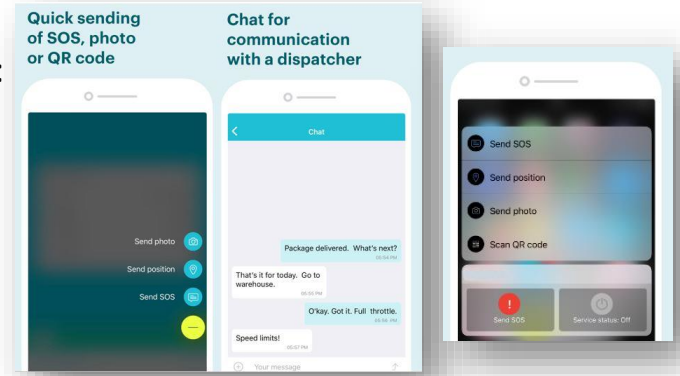

The information is relayed in real time on the LAXPRO[™] web portal, allowing managers to view, act and react quickly to any situation that may occur.

Features:

- Affordable: No equipment to acquire
- SOS button
- Pictures sent instantly on LAXPRO[™]
- Send current position
- Read QR codes
- Internal chat
- Real time information on LAXPRO[™] web portal

LAXPRO

Management web portal

- Quick location
- Real time tracking and recording
- Configurable multiple geofences
- Alerts, notifications and reports
- 90 days travel history
- Periodic reports
- Access via PC, MAC, tablet or Smartphone
- Android and iOS free mobile app

laxsongps.com

FOR THE USERS:

Five functions are accessible directly on the screen:

- SOS button
- Send position
- Send a photo (directly to the LAXPRO™ portal)
- Read QR codes
- Internal chat with dispatch.

FOR THE SUPERVISORS / MANAGERS:

Real-time location information, you can communicate directly and act when needed.

- Workers, equipment and vehicles all on one portal and screen;
- Helps you to comply with OSHA minimum requirements for a safe work environment
- Receive photos from the field directly to the dashboard and saved for reporting