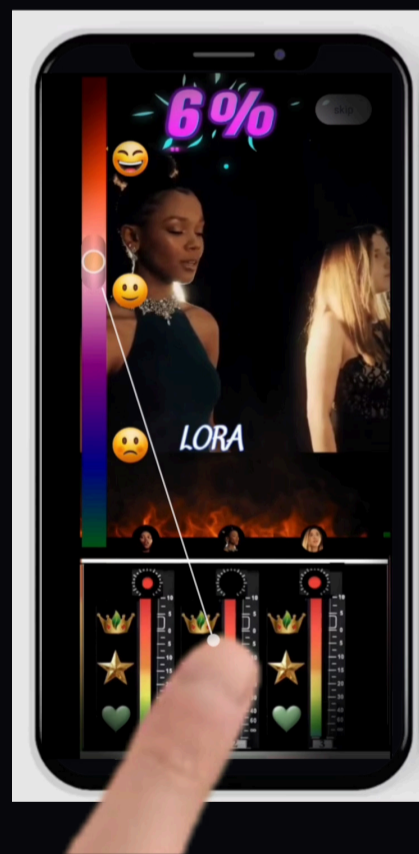

Main functionalities

1. Real-time ranking and results management

Live rankings between three participants.

<https://adivproductions.com/gamma-en>