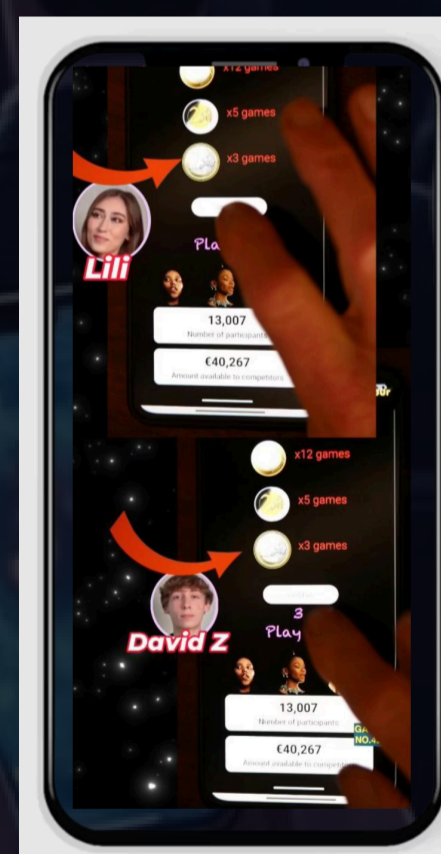

Technical status

Finalized product, tested and validated through large-scale QA and beta phases.

Main functionalities

1. Real-time ranking and results management

Live rankings between three participants.

<https://adivproductions.com/gamma-en>

2. Direct interaction between participants and the audience

Access via a collective prize pool to support artists.

<https://adivproductions.com/gamma2-en>

3. Valuation and remuneration model

A model based on the accuracy of engagement and evaluations.