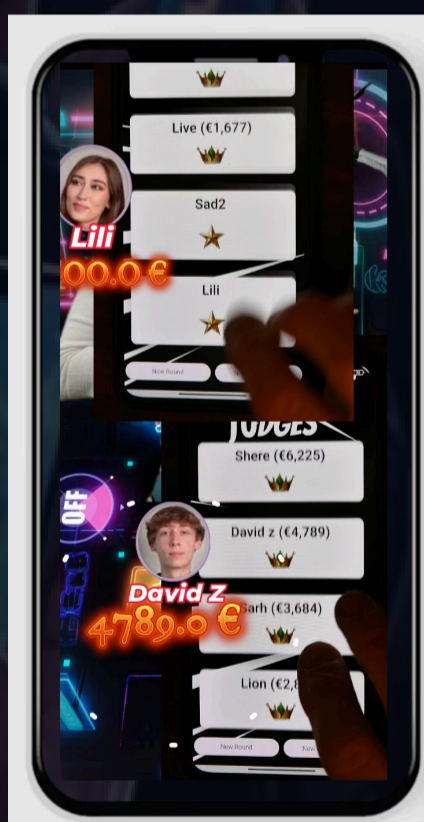

Technical status

Finalized product, tested and validated through large-scale QA and beta phases.

Main functionalities

1. Real-time ranking and results management

Live rankings between three participants.

<https://adivproductions.com/gamma-en>