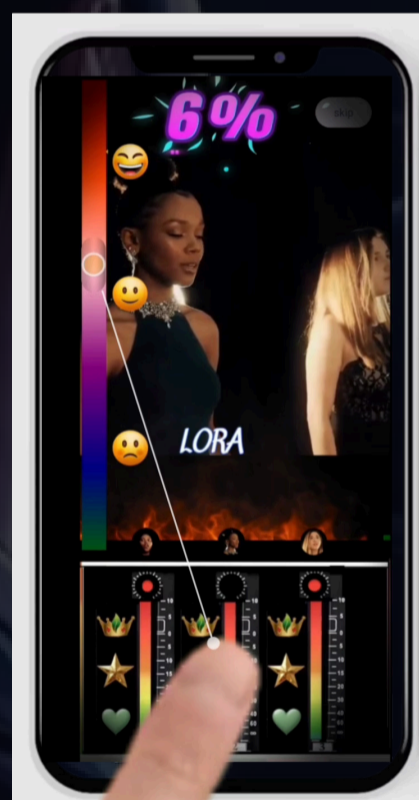

collective real-time ranking

direct interaction between participants and audience

engagement-driven value creation

participatory decision dynamics

This operational environment provides a live human interaction framework necessary for emotional measurement.

Technical status

Finalized product, tested and validated through large-scale QA and beta phases.

Main functionalities

1. Real-time ranking and results management

Live rankings between three participants.

<https://adivproductions.com/gamma-en>