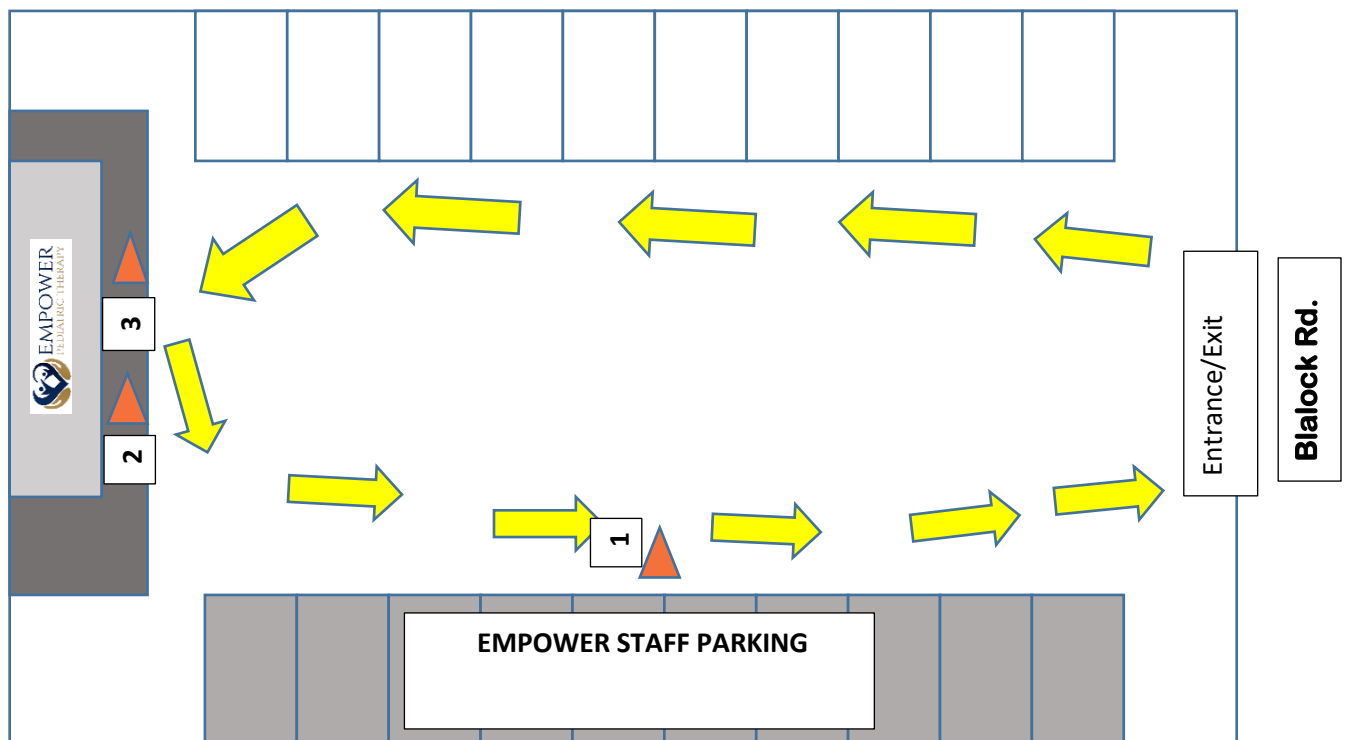

## Empower Drop off and Pick up

### **Drop off:**

When you drive up to Empower please drive up to the Cone 1, 2, 3 and wait in your car for our staff to take your child's temperature. Once the temperature is cleared you may unbuckle your child from their car seat and they can enter the facility.

### **Pick up:**

Our staff will bring out your child to your car once you are in the pick up line. Please buckle in your child!