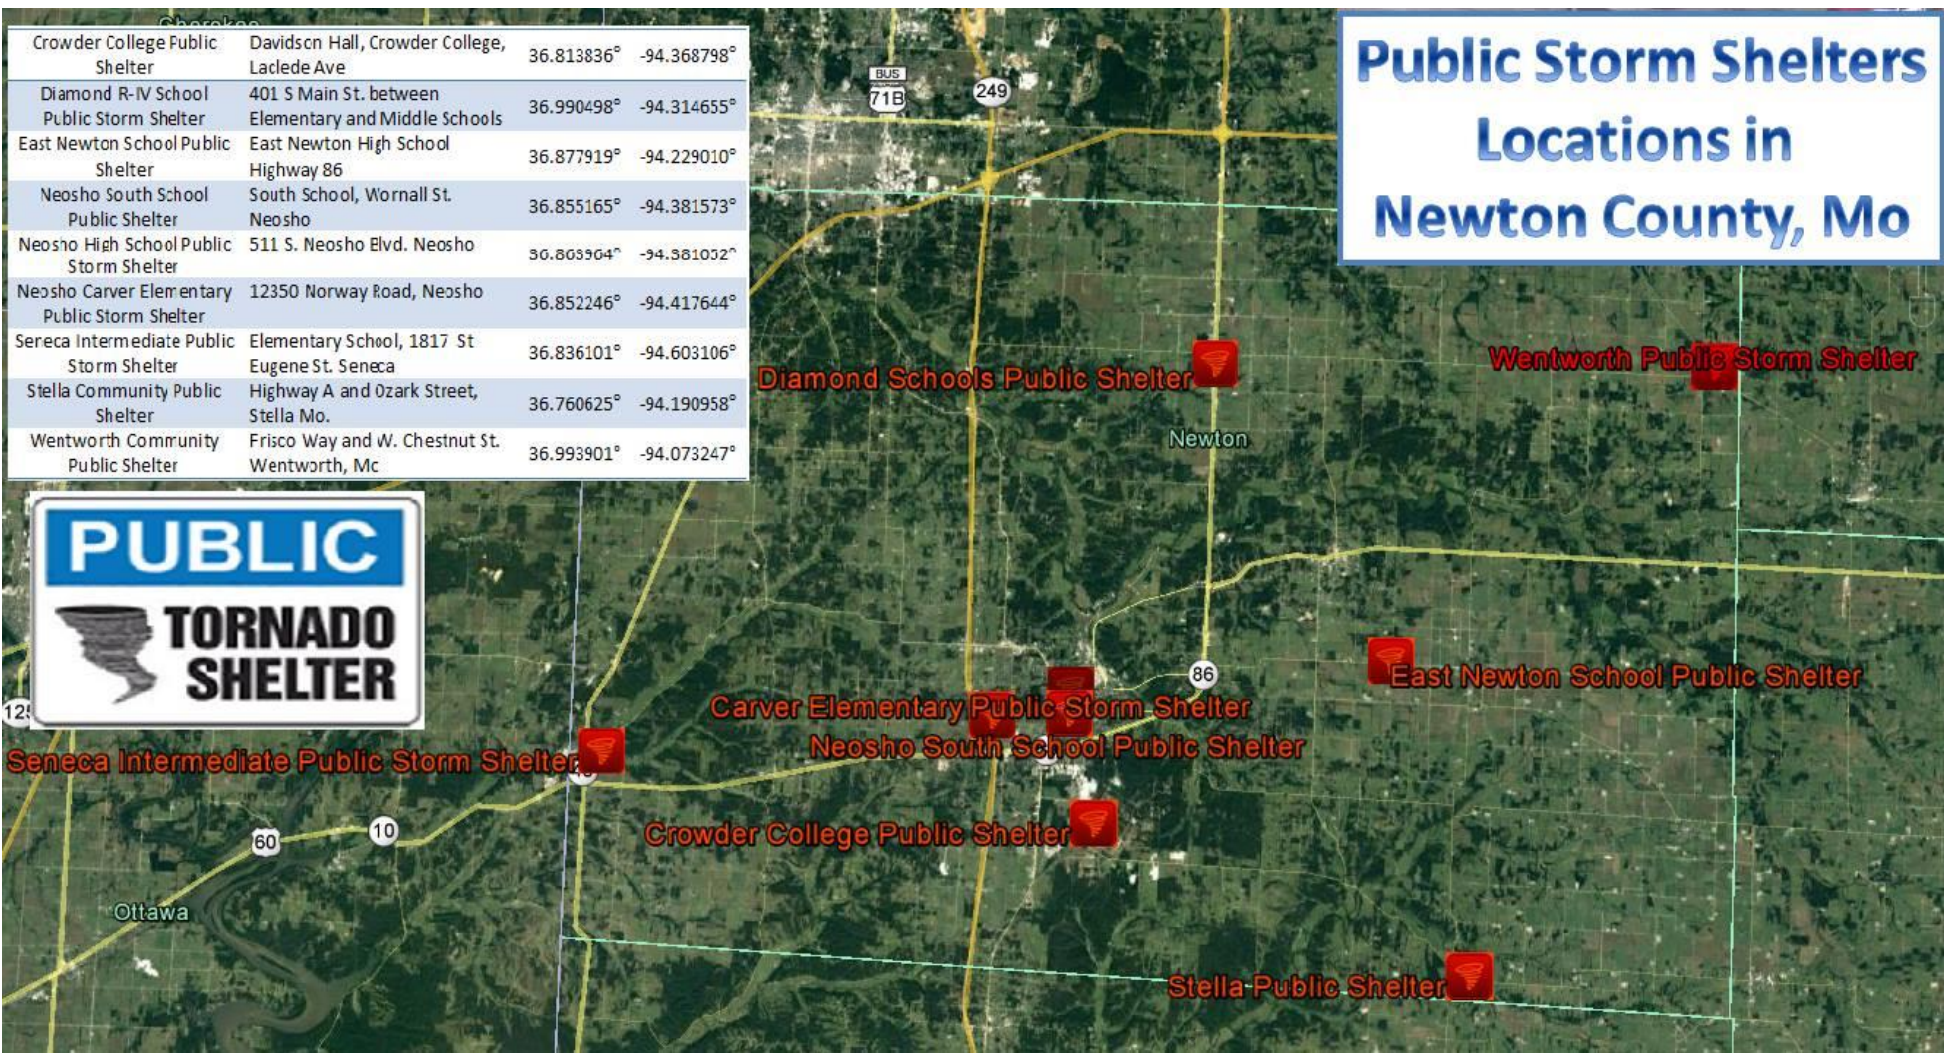

FEMA APPROVED PUBLIC STORM SHELTERS LOCATED WITHIN NEWTON COUNTY

Crowder College Public Shelter	Davison Hall Crowder College, Laclede Ave	36.813836°	-94.368798°
Diamond R-IV School Public Storm Shelter	401 S. Main St., between Elementary and Middle Schools	36.990498°	-94.314655°
East Newton School Public Shelter	East Newton High School Highway 86	36.877919°	-94.229010°
Neosho South School Public Shelter	South School Wornall St., Neosho	36.855165°	-94.381573°
Neosho High School Public Storm Shelter	511 Neosho Blvd., Neosho	36.863964°	-94.381052°
Neosho Carver Elementary Public Storm Shelter	12350 Norway Road, Neosho, Missouri 64850	36.852246°	-94.417644°
Seneca Elementary Public Storm Shelter	Elementary School , St Anne St.	36.836101°	-94.603106°
Stella Community Public Shelter	717 Carter St. West of Community Building	36.760625°	-94.190958°
Wentworth Community Shelter (Community Shelter constructed to FEMA Standards)	Frisco Way and W. Chestnut St., Wentworth Mo.	36.993901°	-94.073247°

Public Storm Shelters Locations in Newton County, Mo

Crowder College Public Shelter	Davidson Hall, Crowder College, Laclede Ave	36.813836°	-94.368798°
Diamond R-IV School Public Storm Shelter	401 S Main St. between Elementary and Middle Schools	36.990498°	-94.314655°
East Newton School Public Shelter	East Newton High School Highway 86	36.877919°	-94.229010°
Neosho South School Public Shelter	South School, Wornall St. Neosho	36.855165°	-94.381573°
Neosho High School Public Storm Shelter	511 S. Neosho Blvd. Neosho	36.863304°	-94.381032°
Neosho Carver Elementary Public Storm Shelter	12350 Norway Road, Neosho	36.852246°	-94.417644°
Seneca Intermediate Public Storm Shelter	Elementary School, 1817 St Eugene St. Seneca	36.836101°	-94.603106°
Stella Community Public Shelter	Highway A and Ozark Street, Stella Mo.	36.760625°	-94.190958°
Wentworth Community Public Shelter	Frisco Way and W. Chestnut St. Wentworth, Mo	36.993901°	-94.073247°