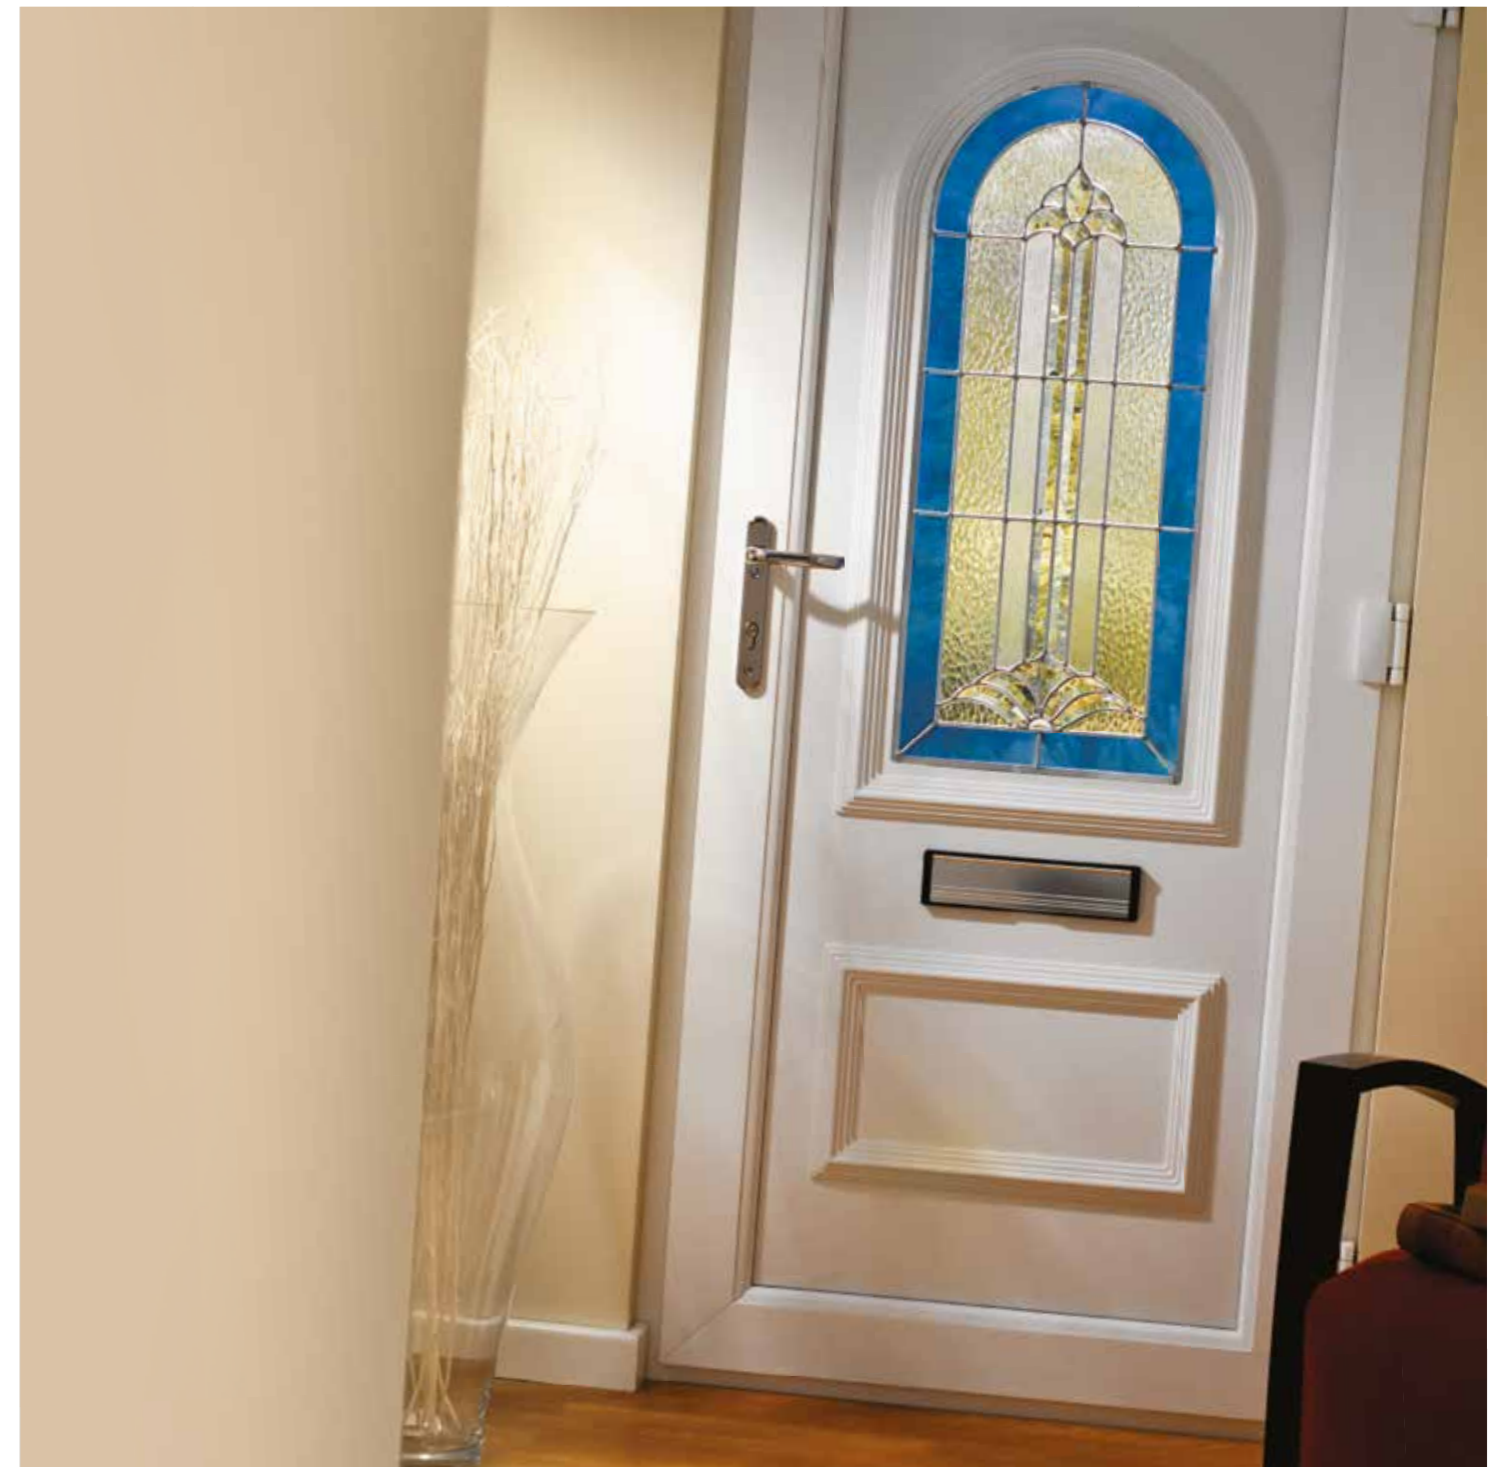

Door Maintenance

Keep your door looking great for longer

Your new PVC-U door is extremely low maintenance and is very easy to clean. How often will depend on where you live. For instance, a coastal or industrialised location, or near a busy road, may mean cleaning is required a little more often.

We recommend the following to help you get the very best from your PVC-U door:

Cleaning your door

- Wash the door and door frame with warm soapy water and a soft, lint-free cloth to remove grime and atmospheric deposits.
- Never use a pressure washer or steam cleaner.
- Stubborn marks on the door frame may need to be tackled with a specialised PVC cleaner but please ensure you read the cleaning guidelines carefully so as to ensure suitability.
- Under no circumstances should you use any solvent based or abrasive cleaners and avoid the use of any adhesives or tack for temporary fixing i.e. For seasonal or other decorations.

Maintaining your door

- Once every six months or so, apply a little light engineering oil (such as 3 in 1 oil) on all moving parts of the lock, cylinder and hinges.
- We also recommend that you help protect your door from possible natural thermal distortion by engaging the locking points by simply pulling up the handle each time you shut the door.

With a little care and attention, your PVC-U door should continue to look great for years to come!