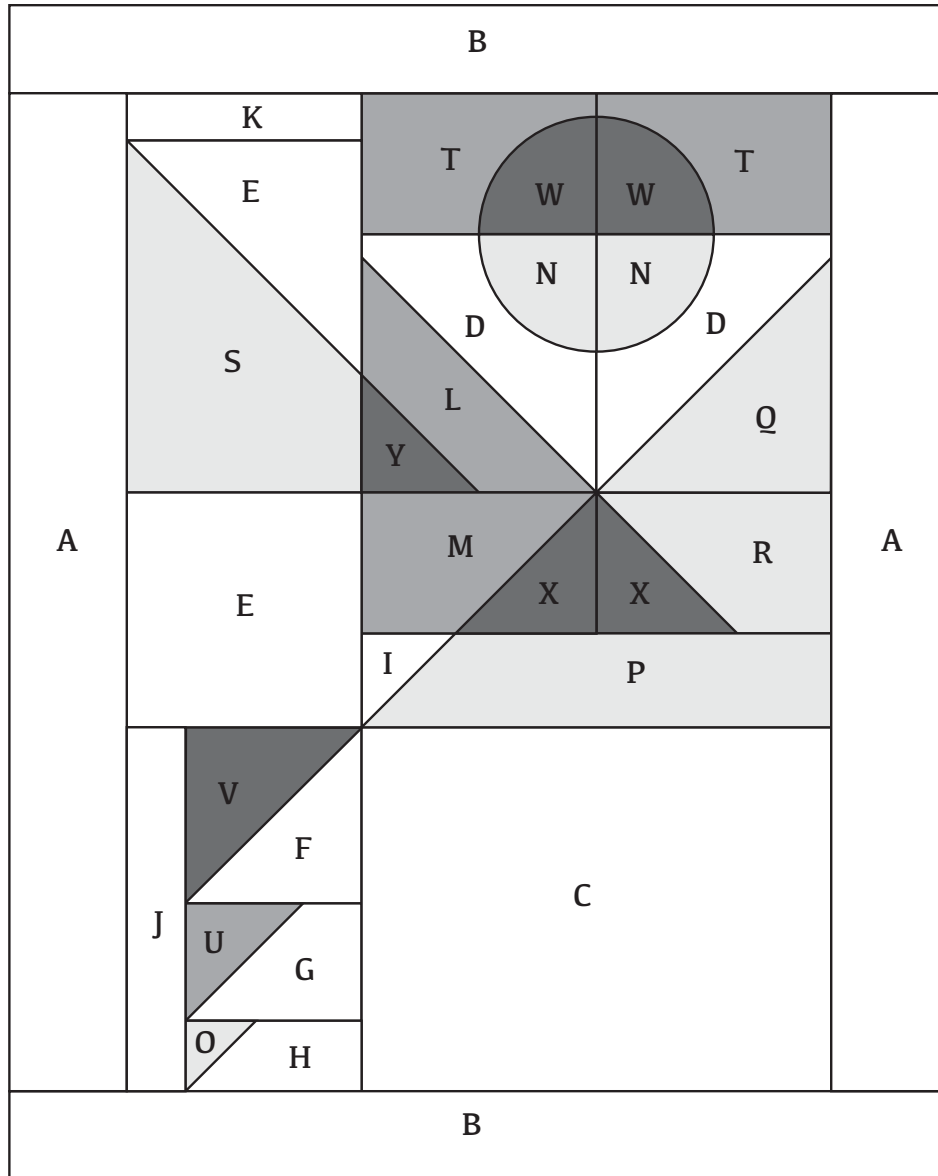

Rip Current Quilt - Fabric Selection Organizer

Background (pieces A-K):

Pieces N (light):
 Pieces Q, R & P (light):
 Piece O (light):
 Piece S (light)

Pieces L & M (medium):
 Pieces T (medium):
 Piece U (medium):

Pieces W (dark):
 Pieces X (dark):
 Piece Y (dark):
 Piece V (dark):