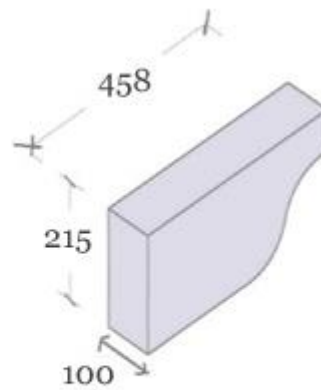

HAMPTON STONE CORBELS

Our range of standard cast stone corbels can be produced in various colours and can be made to your specific requirements.

Angled Face

OG Face

Both corbels are available in all the following sizes:

458 x 100 x 140MM High

458 x 100 x 215MM High

534 x 100 x 140MM High

534 x 100 x 215MM High

Hampton Cast Stone

Unit 7 Merretts Mill, Woodchester, Stroud, Gloucestershire, GL5 5EU

01453 836677

hamptoncaststone.co.uk