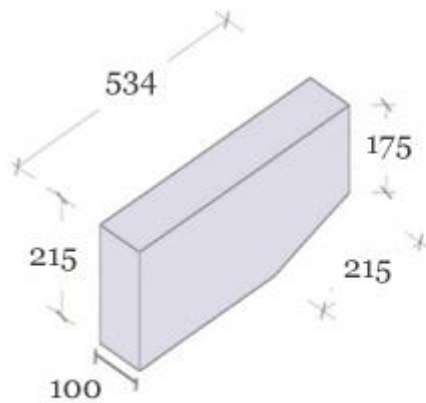

HAMPTON STONE CORBELS

Our range of standard cast stone corbels can be produced in various colours and can be made to your specific requirements.

Angled Face

OG Face

Both corbels are available in all the following sizes:

458 x 100 x 140MM High

458 x 100 x 215MM High

534 x 100 x 140MM High

534 x 100 x 215MM High

Hampton Cast Stone

Unit 7 Merretts Mill, Woodchester, Stroud, Gloucestershire, GL5 5EU

01453 836677

hamptoncaststone.co.uk