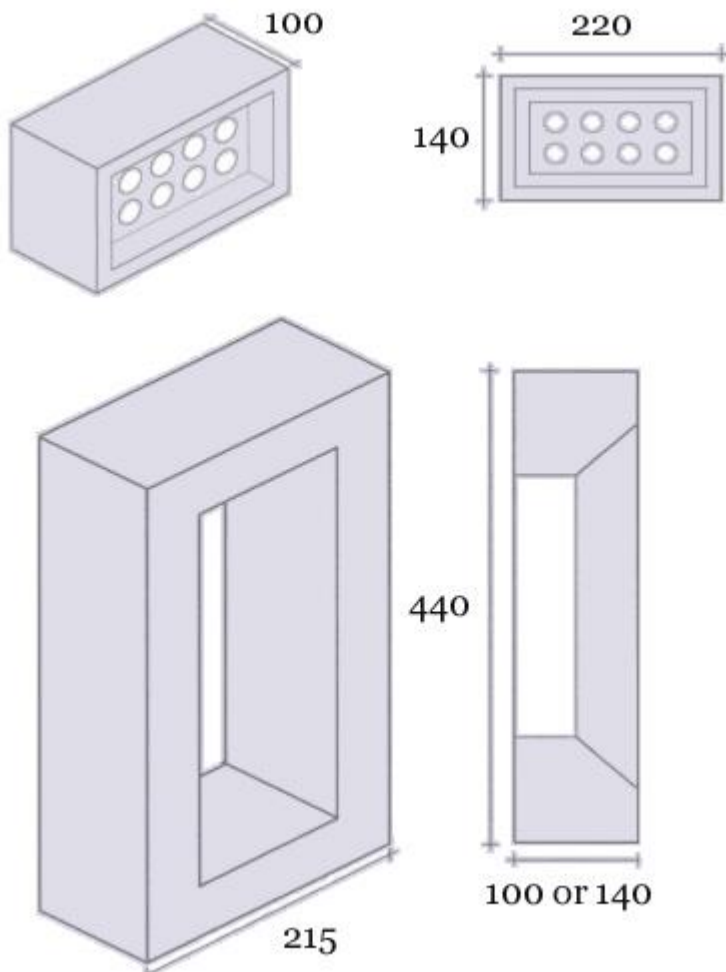

## HAMPTON STONE AIR BRICKS AND GABLE VENTS

Air Bricks are also available in:

220 x 220MM

Gable Vents are also available in:

665 x 100 x 327MM

---