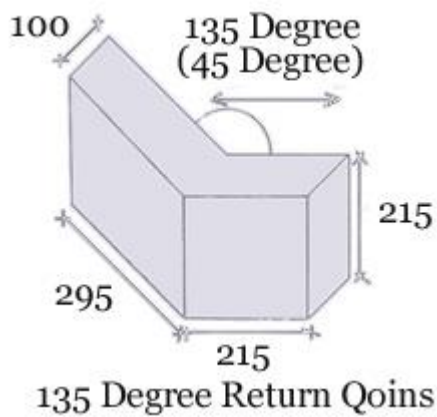

HAMPTON CAST STONE QUOINS

135 Degree Quoins are available faced on two sides, either internally or externally.

90 Degree Return Quoins can be faced on two sides, either externally or internally. They are available in the following sizes:

295 x 140 x 100 x 140 MM HIGH

215 x 215 x 100 x 215 MM HIGH

295 x 140 x 100 x 215 MM HIGH

295 x 215 x 100 x 215 MM HIGH

327 x 215 x 100 x 215 MM HIGH

440 x 215 x 100 x 215 MM HIGH

Other sizes can be made to order, prices available on request.

HAMPTON CAST STONE QUOINS

Reveal Quoins
faced front & one end.

Reveal Quoins can be ordered in the following sizes:

- 140 x 100 x 215 MM High
- 215 x 100 x 215 MM High
- 295 x 100 x 215 MM High
- 327 x 100 x 215 MM High
- 440 x 100 x 215 MM High