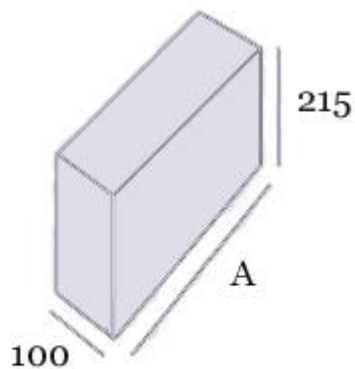

HAMPTON CAST STONE QUOINS

135 Degree Quoins are available faced on two sides, either internally or externally.

90 Degree Return Quoins can be faced on two sides, either externally or internally. They are available in the following sizes:

295 x 140 x 100 x 140 MM HIGH

215 x 215 x 100 x 215 MM HIGH

295 x 140 x 100 x 215 MM HIGH

295 x 215 x 100 x 215 MM HIGH

327 x 215 x 100 x 215 MM HIGH

440 x 215 x 100 x 215 MM HIGH

Other sizes can be made to order, prices available on request.

HAMPTON CAST STONE QUOINS

Reveal Quoins
faced front & one end.

Reveal Quoins can be ordered in the following sizes:

- 140 x 100 x 215 MM High
- 215 x 100 x 215 MM High
- 295 x 100 x 215 MM High
- 327 x 100 x 215 MM High
- 440 x 100 x 215 MM High