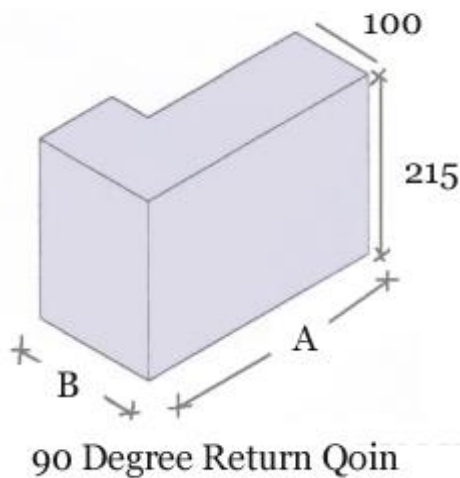

HAMPTON CAST STONE QUOINS

135 Degree Quoins are available faced on two sides, either internally or externally.

90 Degree Return Quoins can be faced on two sides, either externally or internally. They are available in the following sizes:

295 x 140 x 100 x 140 MM HIGH

215 x 215 x 100 x 215 MM HIGH

295 x 140 x 100 x 215 MM HIGH

295 x 215 x 100 x 215 MM HIGH

327 x 215 x 100 x 215 MM HIGH

440 x 215 x 100 x 215 MM HIGH

Other sizes can be made to order, prices available on request.

HAMPTON CAST STONE QUOINS

Reveal Quoins
faced front & one end.

Reveal Quoins can be ordered in the following sizes:

- 140 x 100 x 215 MM High
- 215 x 100 x 215 MM High
- 295 x 100 x 215 MM High
- 327 x 100 x 215 MM High
- 440 x 100 x 215 MM High