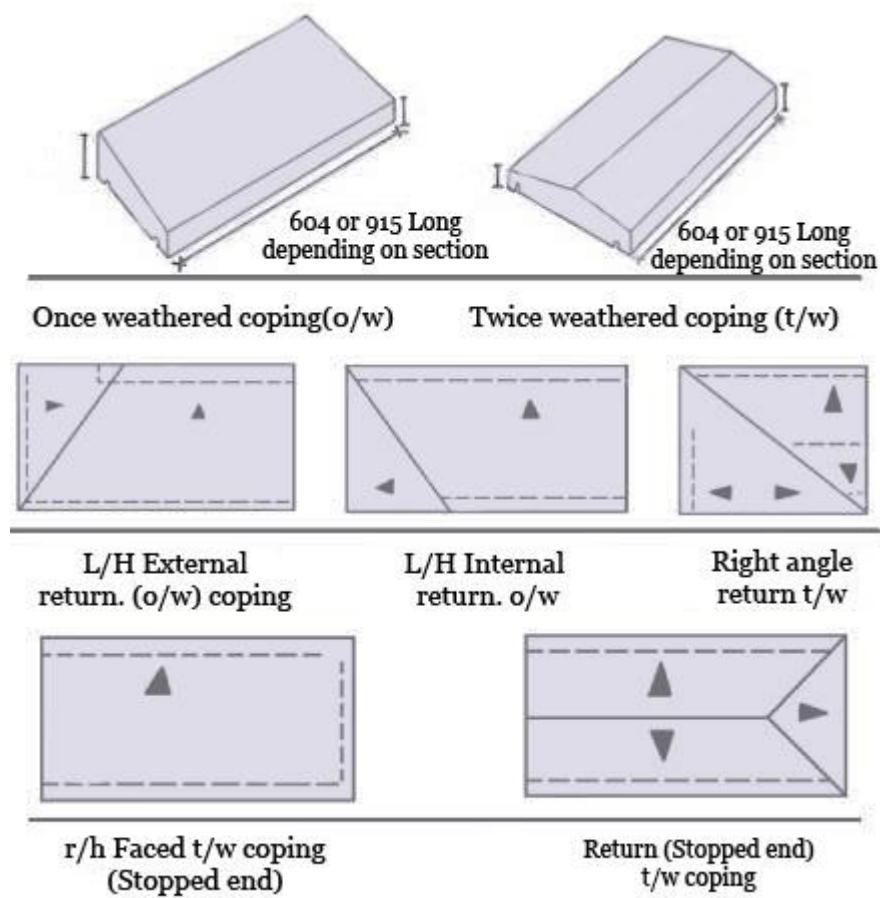

HAMPTON STONE COPING STONES

Other standard sizes available; 457MM, 533 & 610MM wide.

Hampton Cast Stone

Unit 7 Merretts Mill, Woodchester, Stroud, Gloucestershire, GL5 5EU

01453 836677

hamptoncaststone.co.uk