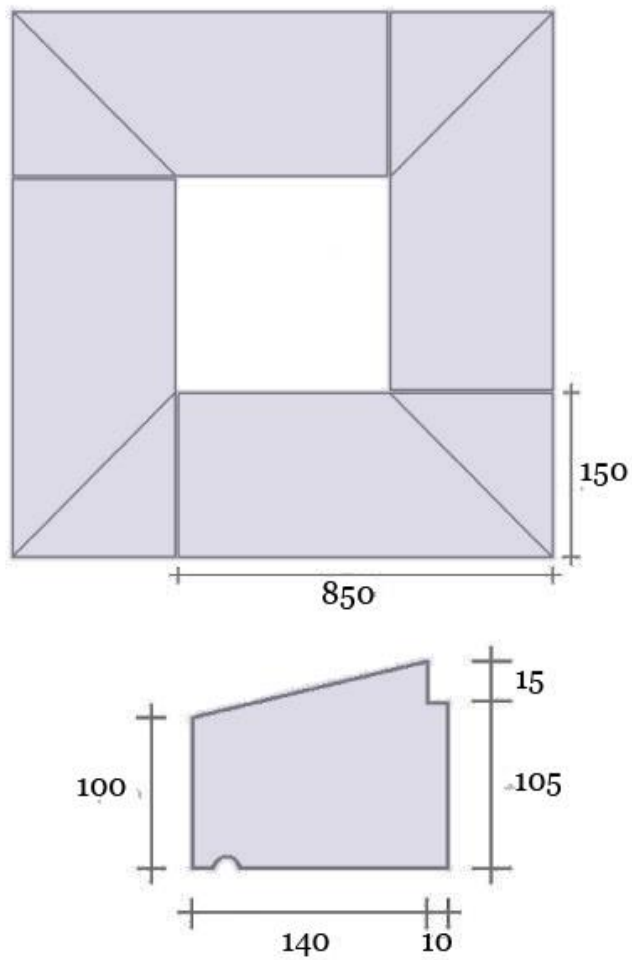

HAMPTON STONE CHIMNEY CAPS

Hampton Cast Stone

Unit 7 Merretts Mill, Woodchester, Stroud, Gloucestershire, GL5 5EU

01453 836677

hamptoncaststone.co.uk

sales@hamptoncaststone.co.uk