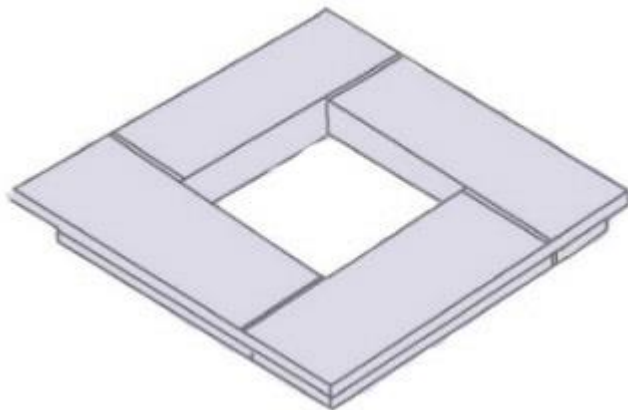

# HAMPTON STONE CHIMNEY CAPS

OG Moulded  
200

165  
x 935MM Lengths

Angled  
215

165  
x 745MM Lengths

---