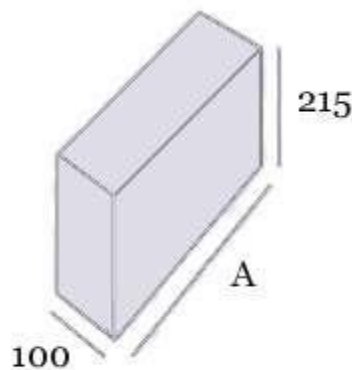

## HAMPTON CAST STONE QUOINS

135 Degree Quoin

---

135 Degree Quoins are available faced on two sides, either internally or externally.

---

Reveal Quoins Faced front & one end

---

Reveal Quoins can be ordered in the following sizes:

140 x 100 x 215 mm High

215 x 100 x 215 mm High

295 x 100 x 215 mm High

327 x 100 x 215 mm High

440 x 100 x 215 mm High

---

## HAMPTON CAST STONE QUOINS

90 Degree Return Quoin

90 Degree Return Quoins can be faced on two sides, either internally or externally.

They are available in the following sizes:

295 x 140 x 100 x 140 mm High

215 x 215 x 100 x 215 mm High

295 x 140 x 100 x 215 mm High

295 x 215 x 100 x 215 mm High

327 x 215 x 100 x 215 mm High

440 x 215 x 100 x 215 mm High

Other sizes can be made to order, prices available on request.