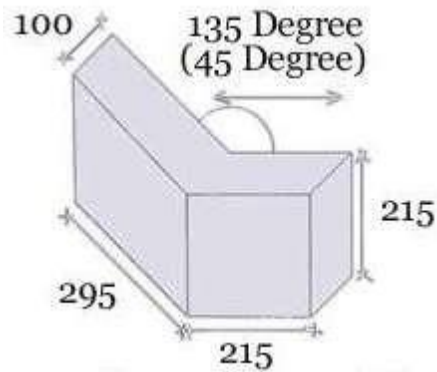

## HAMPTON CAST STONE QUOINS

135 Degree Quoin

---

135 Degree Quoins are available faced on two sides, either internally or externally.

---

Reveal Quoins Faced front & one end

---

Reveal Quoins can be ordered in the following sizes:

140 x 100 x 215 mm High

215 x 100 x 215 mm High

295 x 100 x 215 mm High

327 x 100 x 215 mm High

440 x 100 x 215 mm High

---

## HAMPTON CAST STONE QUOINS

90 Degree Return Quoin

90 Degree Return Quoins can be faced on two sides, either internally or externally.

They are available in the following sizes:

295 x 140 x 100 x 140 mm High

215 x 215 x 100 x 215 mm High

295 x 140 x 100 x 215 mm High

295 x 215 x 100 x 215 mm High

327 x 215 x 100 x 215 mm High

440 x 215 x 100 x 215 mm High

Other sizes can be made to order, prices available on request.