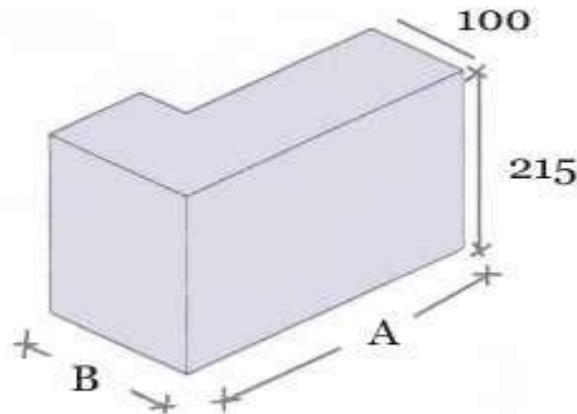

## HAMPTON CAST STONE QUOINS

135 Degree Quoin

---

135 Degree Quoins are available faced on two sides, either internally or externally.

---

Reveal Quoins Faced front & one end

---

Reveal Quoins can be ordered in the following sizes:

140 x 100 x 215 mm High

215 x 100 x 215 mm High

295 x 100 x 215 mm High

327 x 100 x 215 mm High

440 x 100 x 215 mm High

---

## HAMPTON CAST STONE QUOINS

90 Degree Return Quoin

90 Degree Return Quoins can be faced on two sides, either internally or externally.

They are available in the following sizes:

295 x 140 x 100 x 140 mm High

215 x 215 x 100 x 215 mm High

295 x 140 x 100 x 215 mm High

295 x 215 x 100 x 215 mm High

327 x 215 x 100 x 215 mm High

440 x 215 x 100 x 215 mm High

Other sizes can be made to order, prices available on request.