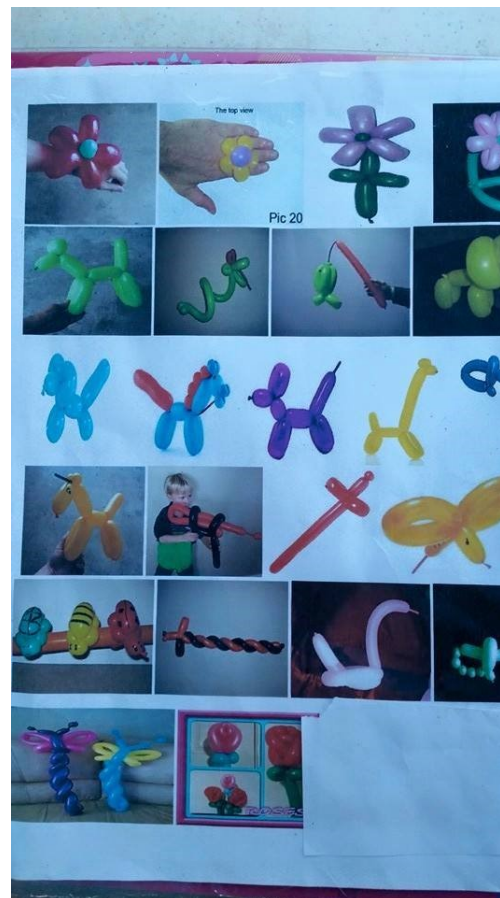

**Costume rentals
\$50 each per day**

**Costume
\$50 each
per day**

**\$50 per day
rent
COS-**

Face Painting and Balloon Twister

Price depends on party
location pm us for pricing

Knocker Balls

\$60 per set of 2 per day