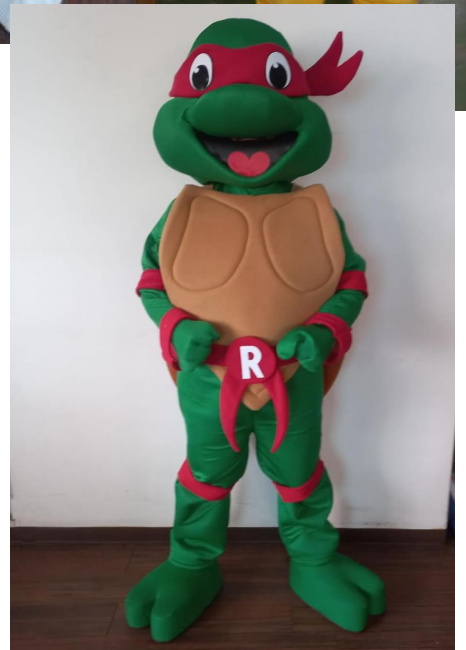

## Cotton Candy Machine

\$65

Table top

Floss 1/2 gal \$10.50

Cotton Candy Bags 100  
for \$8.50

Cotton Candy Cones  
25 for \$3.00

**Costume rentals  
\$60 each per day**

**Costume  
\$60 each  
per day**