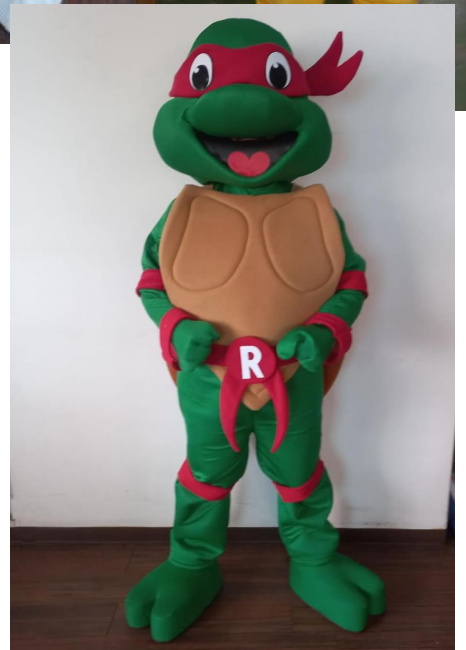

**Costume rentals
\$60 each per day**

**Costume
\$60 each
per day**

**\$60 per day
rent
COS-**

**New
Costumes
\$70 A Day**

**New
Costumes
\$70 A Day**

Face Painting and Balloon Twister Price depends on party location pm us for pricing