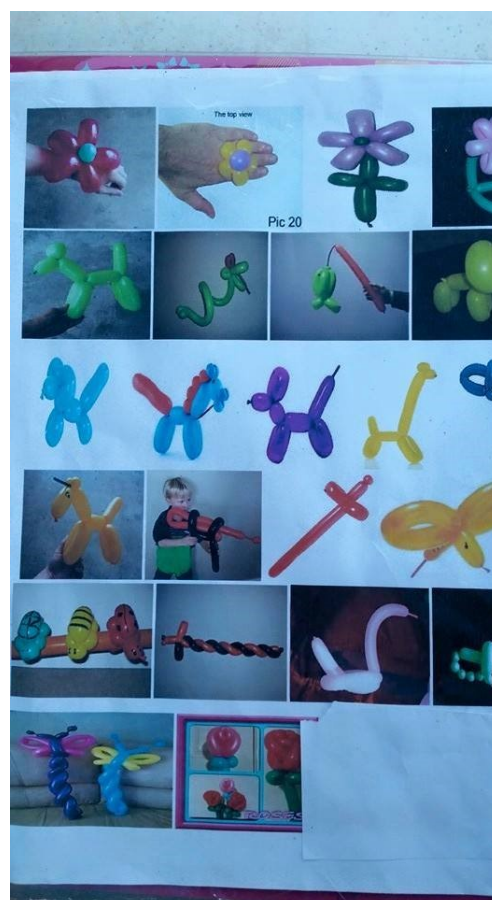

**Costume rentals
\$60 each per day**

**Costume
\$60 each
per day**

**\$60 per day
rent
COS-**

**New
Costumes
\$70 A Day**

**New
Costumes
\$70 A Day**

Face Painting and Balloon Twister Price depends on party location pm us for pricing