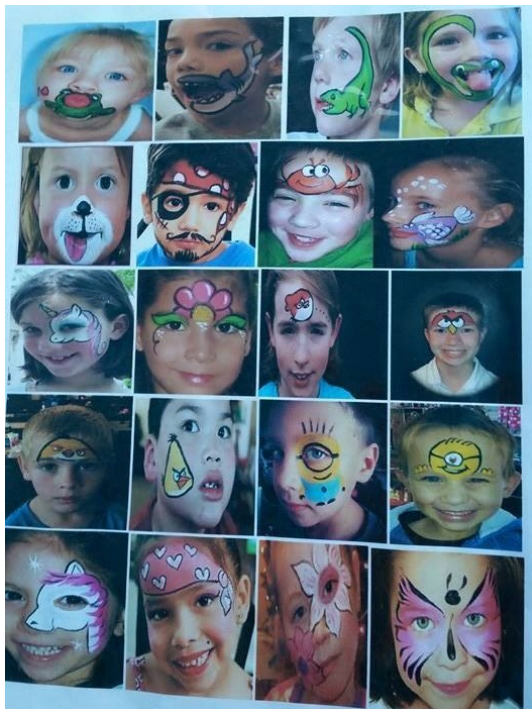

Jessie

Blippi

Mario

Skye

**\$70 Per day
New Costumes**

Coco Melon

Woody

Elsa

**MICKEY &
MINNIE**

BLUEY

SONIC

**PINK
MINNIE**

BINGO

Face Painting and Balloon Twister

Price depends on party
location pm us for pricing

Knocker Balls