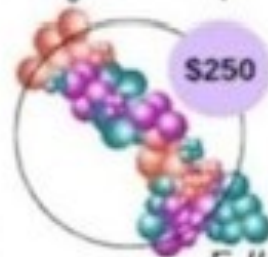

\$75

Multi order pricing available.

Full Round Arch

\$275

Medium Garlands
approx. 10ft

\$150

Big Garlands
approx. 15ft

\$180

Diagonal Hoop

\$250

Half Hoop

\$250

Full Hoop

\$325

Bouquets

\$75