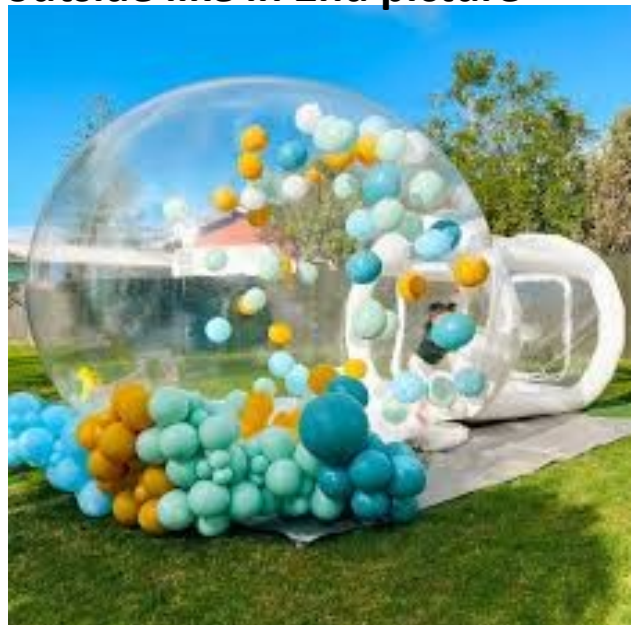

Additional Charge for balloons on the

outside like in 2nd picture

Double Bubble House

\$225 Full Day Without

Balloons

\$250 with Balloons

inside

Now Offering