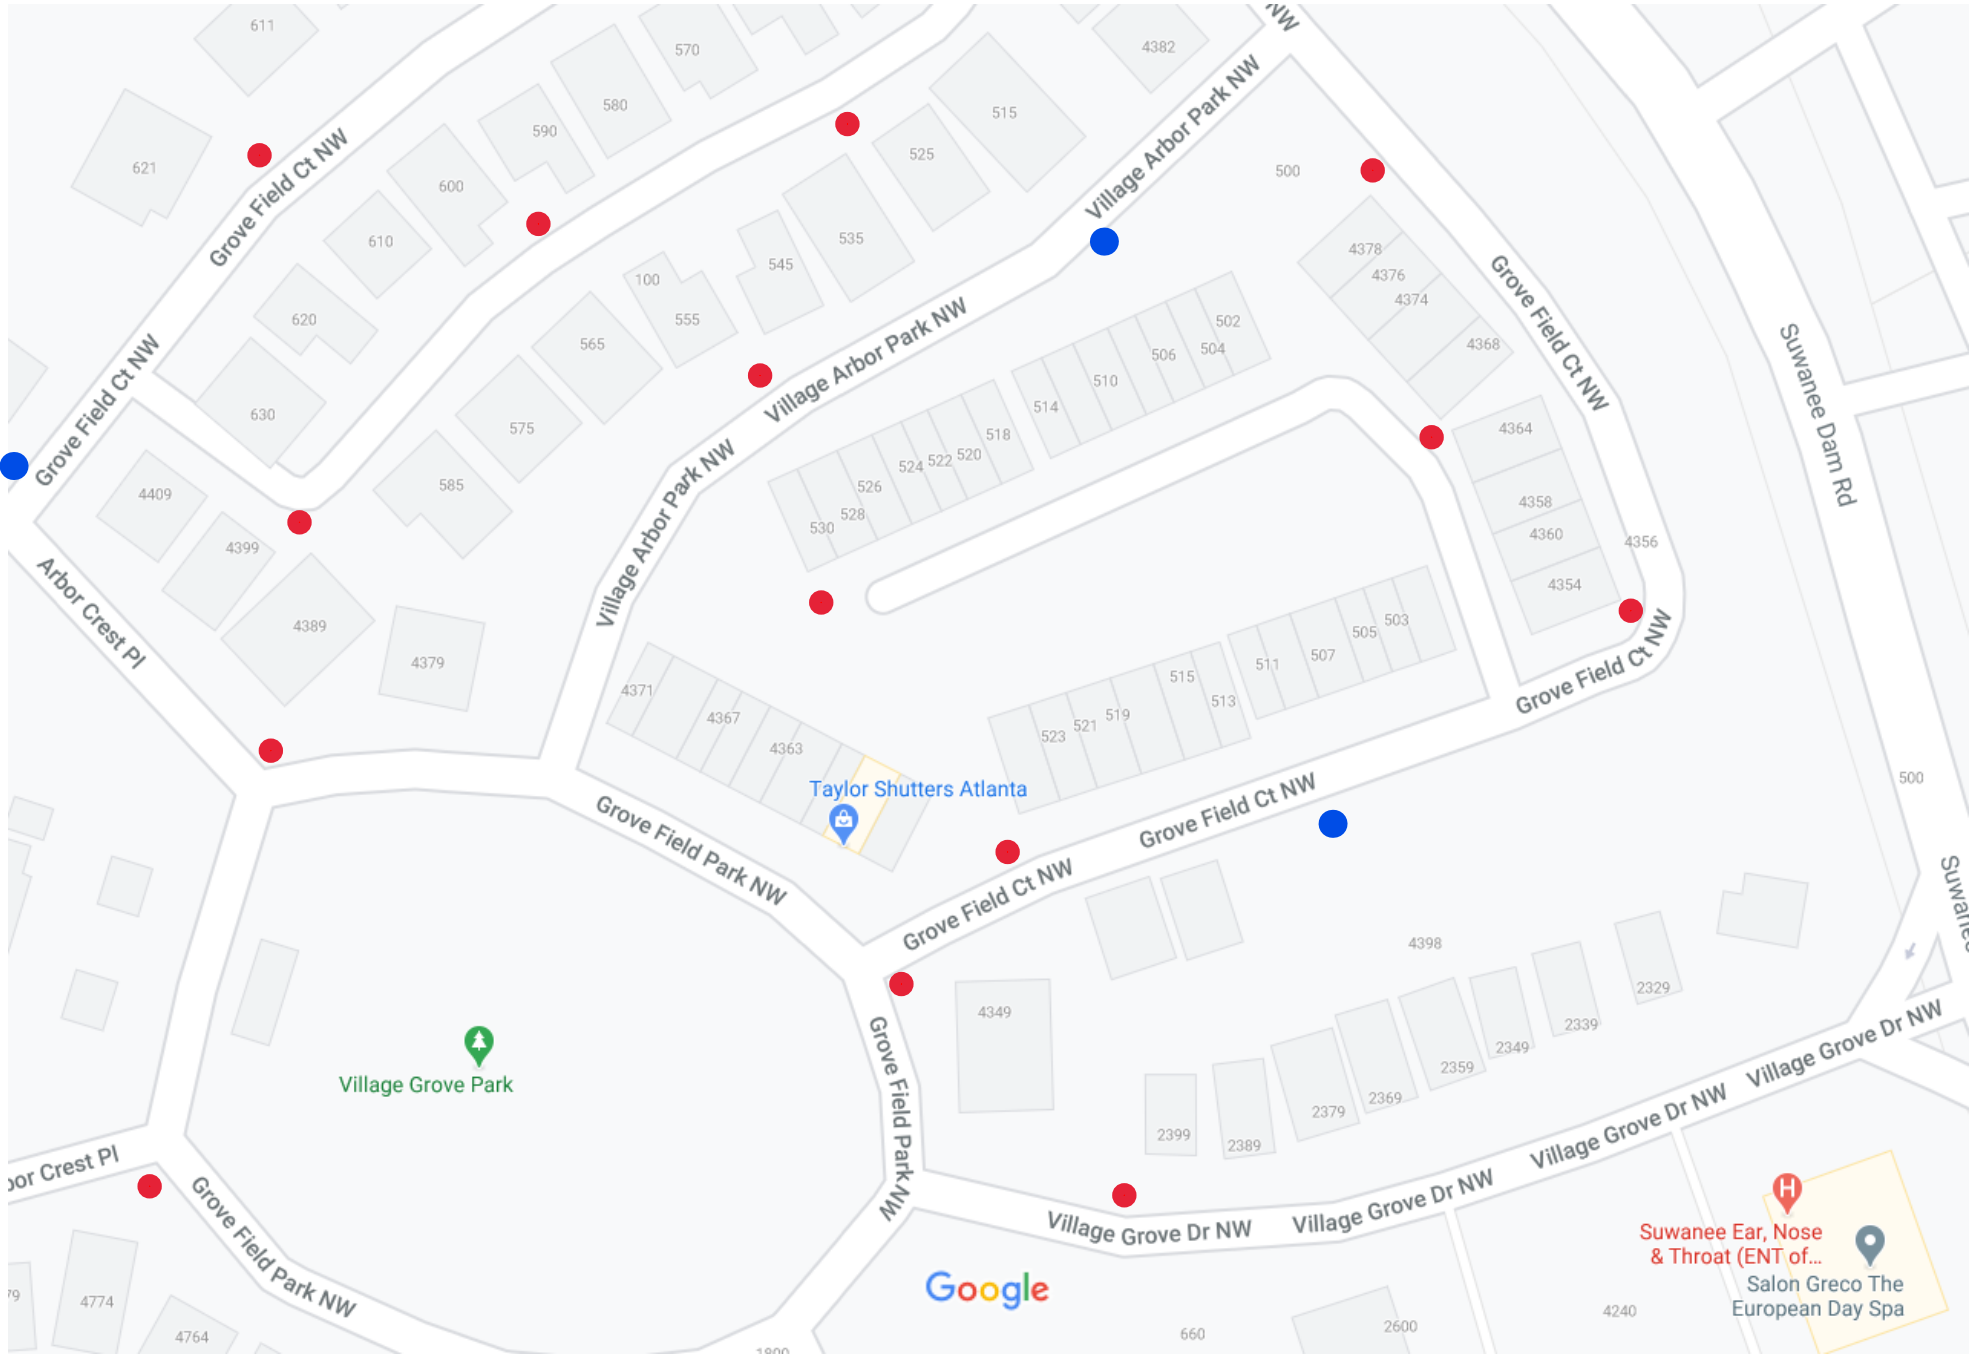

Map data ©2021 50 ft

- Existing Light
- Newly Installed Light
- Homeowner Objected to New Light

Map data ©2021 50 ft

Map data ©2021 50 ft

Map data ©2021 50 ft

Map data ©2021 50 ft