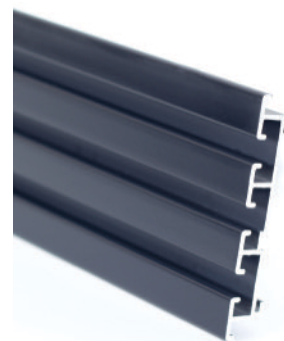

Aluminum Tool Bars & Accessories

Tool Bars available in Black or Silver. Includes panel attachment brackets & end caps. Fits RSI Echo series (Haworth UniGroup, UniGroup Too & Compose series)

- BD-TB24- 24" x 4" \$135 List
- BD-TB30- 30" x 4" \$155 List
- BD-TB36- 36" x 4" \$175 List
- BD-TB42- 42" x 4" \$185 List
- BD-TB48- 48" x 4" \$200 List
- BD-TB60- 60" x 4" \$245 List

Accessories available in "Clear" finish.

- BD-PC-C Pencil Cup \$17 List
- BD-PTL-C Paper Tray Legal (landscape) \$41 List
- BD-AT-C Accessory Tray \$31 List
- BD-FST-C Folder Sorter Tray \$47 List